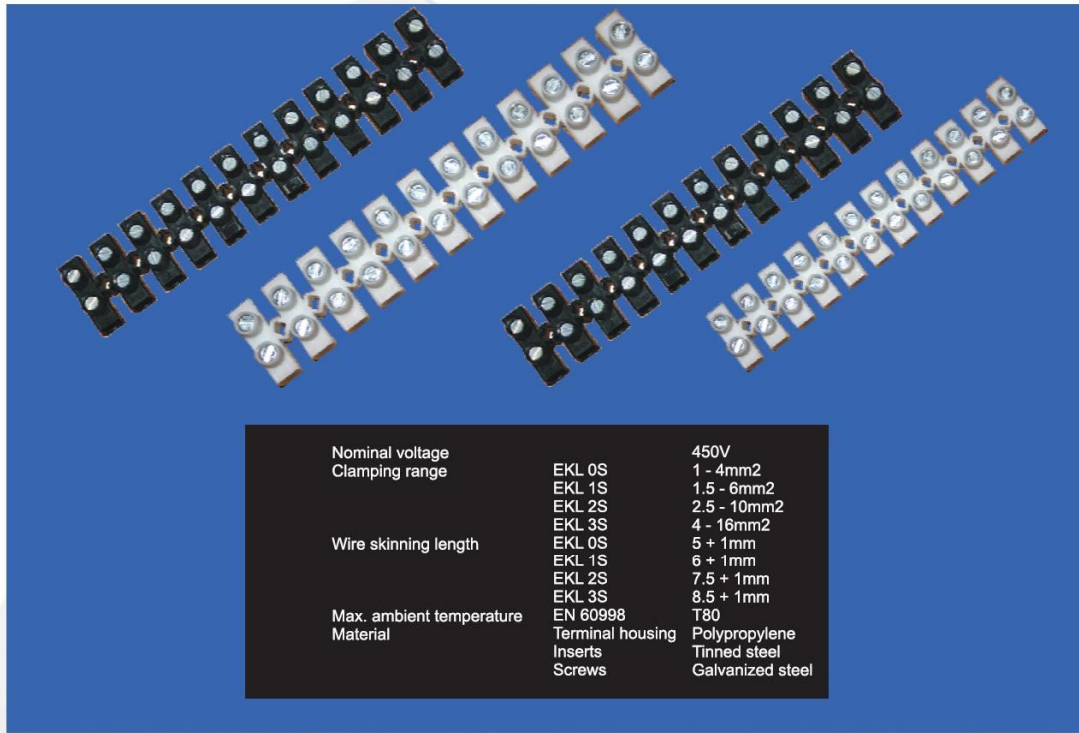

3

Nominal voltage	EKL 0S	450V
Clamping range	EKL 1S	1 - 4mm <sup>2</sup>
	EKL 2S	1.5 - 6mm <sup>2</sup>
	EKL 3S	2.5 - 10mm <sup>2</sup>
	EKL 4S	4 - 16mm <sup>2</sup>
Wire skinning length	EKL 0S	5 + 1mm
	EKL 1S	6 + 1mm
	EKL 2S	7.5 + 1mm
	EKL 3S	8.5 + 1mm
Max. ambient temperature	EN 60998	T80
Material	Terminal housing	Polypropylene
	Inserts	Tinned steel
	Screws	Galvanized steel

EKL...S	Ways	Colour	Waco Code	Packing	Amps	W	H	D	Mounting Holes
EKL 0 S	12	White	V1BCONEKL0S/WHT	50 x 10	3	94.9	13	16.6	2.65
EKL 0 S	12	Black	V1BCONEKL0S/BLK	50 x 10	3	94.9	13	16.6	2.65
EKL 1 S	12	White	V1BCONEKL1S/WHT	25 x 10	6	116.5	14.9	18.9	3.4
EKL 1 S	12	Black	V1BCONEKL1S/BLK	25 x 10	6	116.5	14.9	18.9	3.4
EKL 2 S	12	White	V1BCONEKL2S/WHT	25 x 10	16	133.8	17.3	23.4	3.7
EKL 2 S	12	Black	V1BCONEKL2S/BLK	25 x 10	16	133.8	17.3	23.4	3.7
EKL 3 S	12	White	V1BCONEKL3S/WHT	10 x 10	32	174.5	20.7	25	4.9
EKL 3 S	12	Black	V1BCONEKL3S/BLK	10 x 10	32	174.5	20.7	25	4.9
EKL 4 B	12	Black	V1BCONEKL4BE/BLK	10 x 5	63	187.3	28	30	

**ALSO** available in **HI-HEAT** (White only)  
Full range as above

Neutral Bar Brass

CODE	DESCRIPTION	PACKING
V1BNEUTRALBAR/DBLE	1m Double Brass	
V1BNEUTRALBAR/SNGL	1m Single Brass	
V1BNEUTRALBAR/SUPP	Universal Support	