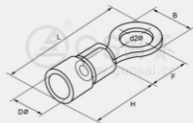

Vinyl-insulated Ring Terminals

Cable size:0.5 ~ 1.5mm² (A.W.G.22 ~ 16) Max current:Imax=19A Temperature:75°C

Material:Purple copper Sheath:PVC Thickness:0.75mm

ITEM NO	USA screw	Screw dia.d2(mm)	Dimension(mm)					Color
			B	L	F	H	Dp	
RV 1.25-3	#4	3.2	5.7	17.8	4.95	10.0	4.3	red
RV 1.25-3.5 S	#6	3.7	5.7	17.8	4.95			
RV 1.25-3.5 M	#6	3.7	6.6	20.1	6.3			
RV 1.25-3.5 L	#6	3.7	8.0	21.5	7.0			
RV 1.25-4 S	#8	4.3	6.6	20.1	6.3			
RV 1.25-4 L	#8	4.3	8.0	21.5	7.0			
RV 1.25-5 S	#10	5.3	8.0	21.5	7.0			
RV 1.25-5 L	#10	5.3	9.8	23.0	8.5			
RV 1.25-6 S	1/4	6.4	9.8	23.0	8.5			
RV 1.25-6 L	1/4	6.4	11.6	27.5	11.1			
RV 1.25-8	5/16	8.4	11.6	27.5	11.1			
RV 1.25-10	3/8	10.5	13.6	31.6	13.9			
RV 1.25-12	1/2	13.0	19.2	36.0	16.5			

Cable size:1.5 ~ 2.5mm² (A.W.G.16 ~ 14) Max current:Imax=27A Temperature:75°C

Material:Purple copper Sheath:PVC Thickness:0.8mm

ITEM NO	USA screw	Screw dia.d2(mm)	Dimension(mm)					Color
			B	L	F	H	Dp	
RV 2-3	#4	3.2	6.6	17.8	4.3	10.0	4.9	blue
RV 2-3.5 S	#6	3.7	6.6	17.8	4.3			
RV 2-3.5 M	#6	3.7	6.6	20.0	6.5			
RV 2-3.5 L	#6	3.7	8.5	22.5	7.75			
RV 2-4 S	#8	4.3	6.6	20.0	6.5			
RV 2-4 L	#8	4.3	8.5	22.5	7.75			
RV 2-5 S	#10	5.3	8.5	22.5	7.75			
RV 2-5 L	#10	5.3	9.5	22.5	7.25			
RV 2-6	1/4	6.4	12.0	27.6	11.0			
RV 2-8	5/16	8.4	12.0	27.6	11.0			
RV 2-10	3/8	10.5	14.6	31.2	13.9			
RV 2-12	1/2	13.0	19.2	36.5	16.5			

Cable size:4 ~ 6mm² (A.W.G.12 ~ 10) Max current:Imax=48A Temperature:75°C

Material:Purple copper Sheath:PVC Thickness:1.0mm

ITEM NO	USA screw	Screw dia.d2(mm)	Dimension(mm)					Color
			B	L	F	H	Dp	
RV 5.5-3	#4	3.2	7.2	21.4	5.9	13.0	6.7	yellow
RV 5.5-3.5	#6	3.7	7.2	21.4	5.9			
RV 5.5-4 S	#8	4.3	7.2	21.4	5.9			
RV 5.5-4 L	#8	4.3	9.5	25.5	8.3			
RV 5.5-5	#10	5.3	9.5	25.5	8.3			
RV 5.5-6	1/4	6.4	12.0	31.5	13.0			
RV 5.5-8	5/16	8.4	15.0	33.7	13.7			
RV 5.5-10	3/8	10.5	15.0	33.7	13.7			
RV 5.5-12	1/2	13.0	19.2	38.1	16.0			