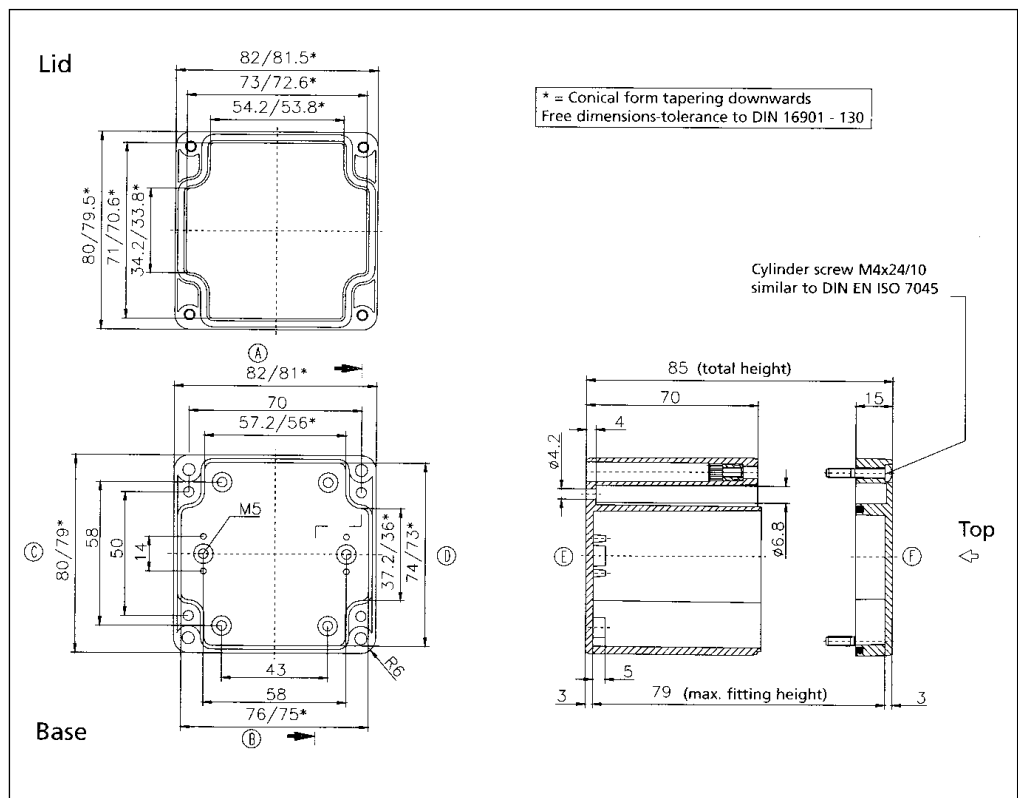

Dimensional Drawings

Polycarbonate/ABS Watertight

03080806 / 09080806 / 33080806 00

External Dimensions: L 82 x W 80 x H 55 mm

Page 1-16, 16, 22

Standard Features
<ul style="list-style-type: none"> • 10093133 00 M4x24 Stainless steel captive combo head lid screws. • 10082002 00 2.7mm Neoprene Gasket (11.02" length).
Accessories
<ul style="list-style-type: none"> • 10086123 00 Brass Mounting Inserts. • 10093163 00 Safety Lid screws. • 10093092 00 Allen head lid screws. • 10094110 00 Rubber Table feet. • 10052031 00 External Mounting Brackets. • 10061201 00 Terminal rails (TS 15). • 10093310 00 Thumb screws. • 10089021 00 Mounting Plate. • 10082013 00 3.3mm Silicone gasket. • 10082021 00 2.62mm RFI Gasket (11.02" length). • 10093214 00 M4.7x7.8mm Self tapping screw for mounting plate.

03080809 / 09080809 / 33080809 00

External Dimensions: L82 x W80 x H85 mm

Page 1-15, 16, 22

Standard Features
<ul style="list-style-type: none"> • 10093133 00 M4x24 Stainless steel captive combo head lid screws. • 10082002 00 2.7mm Neoprene Gasket (11.02" length).
Accessories
<ul style="list-style-type: none"> • 10086123 00 Brass Mounting Inserts. • 10093163 00 Safety Lid screws. • 10093092 00 Allen head lid screws. • 10094110 00 Rubber Table feet. • 10052031 00 External Mounting Brackets. • 10061201 00 Terminal rails (TS 15). • 10093310 00 Thumb screws. • 10089021 00 Mounting Plate. • 10082013 00 3.3mm Silicone gasket. • 10082021 00 2.62mm RFI Gasket (11.02" length). • 10083214 00 M4.7x7.8mm Self tapping screw for mounting plate.