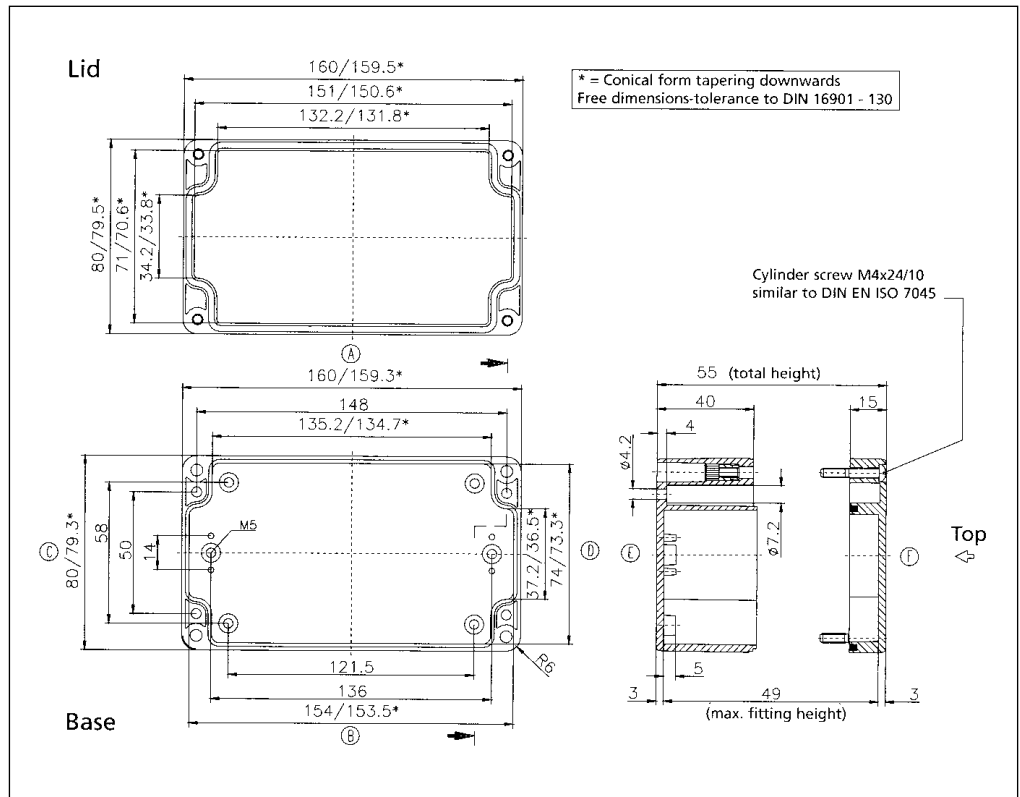

Dimensional Drawings

Polycarbonate/ABS Watertight

03081606 / 09081606 / 33081606 00

External Dimensions: L160 x W80 x H55 mm

Page 1-15, 16, 22

Standard Features
<ul style="list-style-type: none"> • 10093133 00 M4x24 Stainless steel captive combo head lid screws. • 10082002 00 2.7mm Neoprene Gasket (17.71" length).
Accessories
<ul style="list-style-type: none"> • 10086123 00 Brass Mounting Inserts. • 10093163 00 Safety Lid screws. • 10093092 00 Allen head lid screws. • 10094110 00 Rubber Table feet. • 10052031 00 External Mounting Brackets. • 10061203 00 Terminal rails (TS 15). • 10052131 00 External Hinges. • 10093310 00 Thumb screws. • 10089023 00 Mounting Plate. • 10082013 00 3.3mm Silicone gasket. • 10082021 00 2.62mm RFI Gasket (17.71" length). • 10093214 00 M4.7x7.8mm Self tapping screw for mounting plate.

03081609 / 09081609 / 33081609 00

External Dimensions: L160 x W80 x H85 mm

Page 1-15, 16, 22

Standard Features
<ul style="list-style-type: none"> • 10093133 00 M4x24 Stainless steel captive combo head lid screws. • 10082002 00 2.7mm Neoprene Gasket (17.72" length).
Accessories
<ul style="list-style-type: none"> • 10086123 00 Brass Mounting Inserts. • 10093163 00 Safety Lid screws. • 10093092 00 Allen head lid screws. • 10094110 00 Rubber Table feet. • 10052031 00 External Mounting Brackets. • 10061203 00 Terminal rails (TS 15). • 10052131 00 External Hinges. • 10093310 00 Thumb screws. • 10089023 00 Mounting Plate. • 10082013 00 3.3mm Silicone gasket. • 10082021 00 2.62mm RFI Gasket (17.72" length). • 10093214 00 M4.7x7.8mm Self tapping screw for mounting plate.