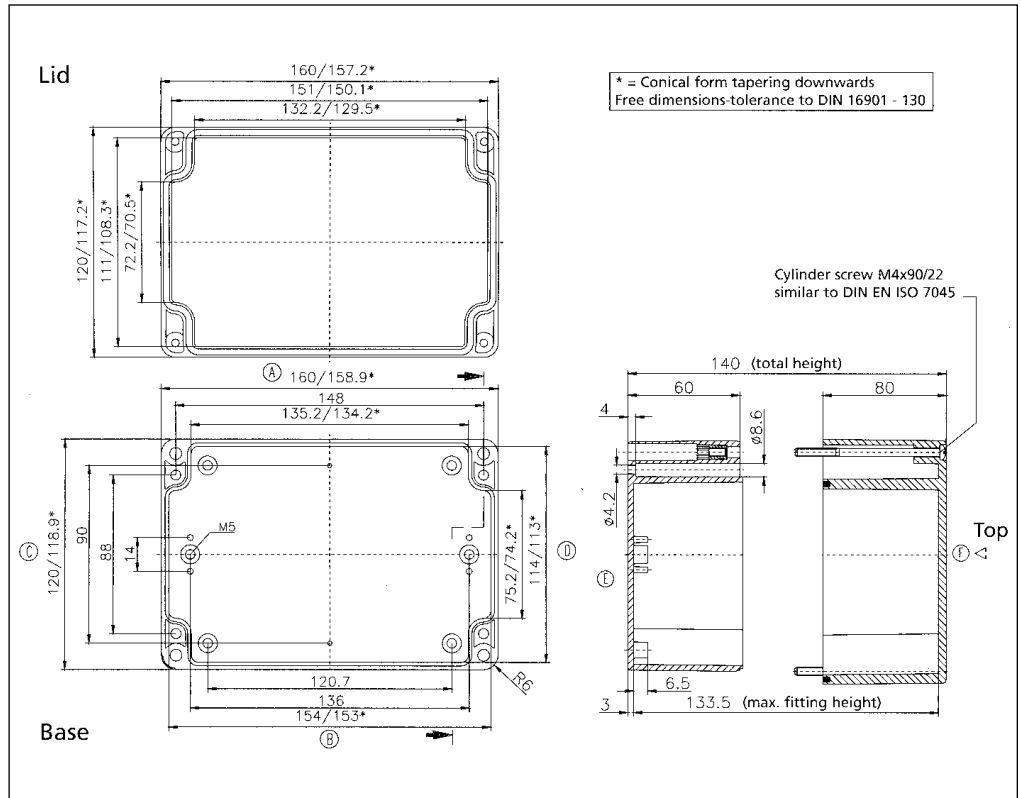

03121609 / 09121609 / 33121609 00

External Dimensions: L160 x W120 x H90 mm

Page 1-15, 16, 22

Standard Features
<ul style="list-style-type: none"> • 10093045 00M4x37 Stainless steel captive combo head lid screws. • 10082002 00 2.7mm Neoprene Gasket (19.69" length).
Accessories
<ul style="list-style-type: none"> • 10086123 00 Brass Mounting Inserts. • 10094110 00 Rubber Table feet. • 10052031 00 External Mounting Brackets. • 10061305 00 Terminal rails (TS 32). • 10061325 00 Terminal rails (TS 35). • 10052131 00 External Hinges. • 10089006 00 Mounting Plate. • 10082013 00 3.3mm Silicone gasket. • 10082021 00 2.62mm RFI Gasket (19.69" length). • 10093214 00 M4.7x7.8mm Self tapping screw for mounting plate.

03121614 / 09121614 / 33121614 00

External Dimensions: L 160 x W 120 x H 140 mm

Page 1-15, 16, 22

Standard Features
<ul style="list-style-type: none"> • 10093072 00 M4x90 Stainless steel captive combo head lid screws. • 10082002 00 2.7mm Neoprene Gasket (19.69" length).
Accessories
<ul style="list-style-type: none"> • 10086123 00 Brass Mounting Inserts. • 10094110 00 Rubber Table feet. • 10052031 00 External Mounting Brackets. • 10061305 00 Terminal rails (TS 32). • 10061325 00 Terminal rails (TS 35). • 10052131 00 External Hinges. • 10089006 00 Mounting Plate. • 10082013 00 3.3mm Silicone gasket. • 10082021 00 2.62mm RFI Gasket (19.69" length). • 10093214 00 M4.77.8mm Self tapping screw for mounting plate.