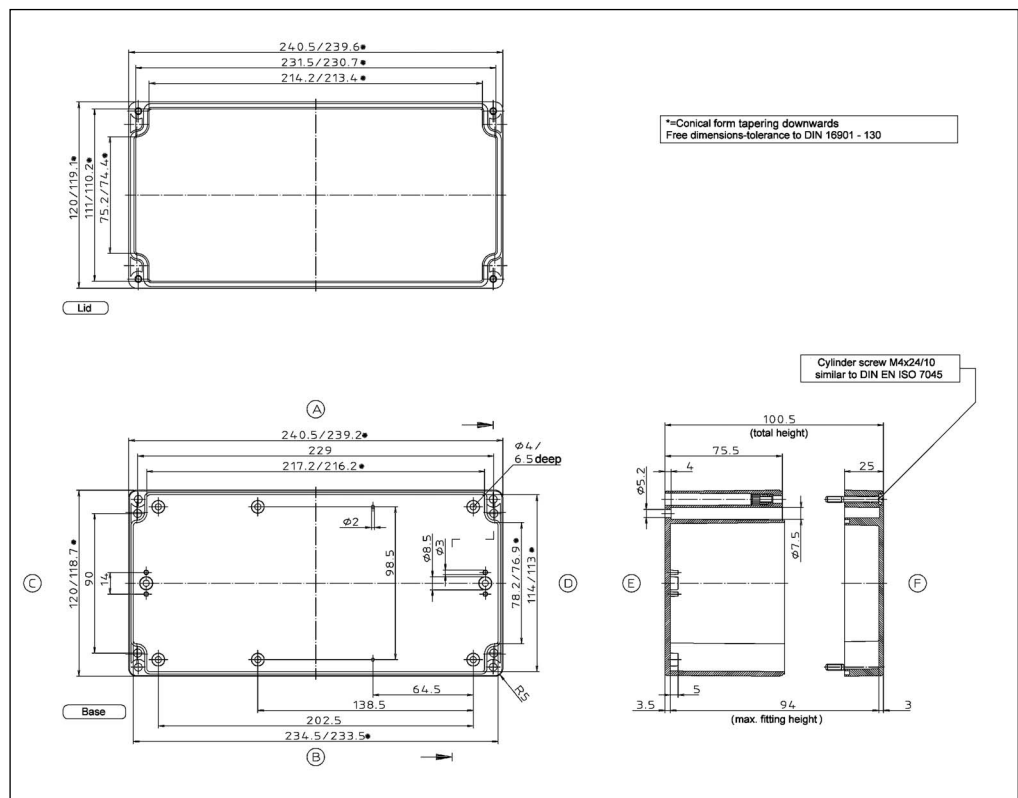

Dimensional Drawings

Polycarbonate/ABS Watertight

03122009 / 09122009 / 33122009 00

External Dimensions: L200 x W120 x H90 mm

Page 1-15, 16, 22

Standard Features
<ul style="list-style-type: none"> • 10093045 00 M4x37 Stainless steel captive combo head lid screws. • 10082002 00 2.7mm Neoprene Gasket (23.23" length).
Accessories
<ul style="list-style-type: none"> • 10086123 00 Brass Mounting Inserts. • 10094110 00 Rubber Table feet. • 10052031 00 External Mounting Brackets. • 10061306 00 Terminal rails (TS 32). • 10061326 00 Terminal rails (TS 35). • 10052131 00 External Hinges. • 10089003 00 Mounting Plate. • 10082013 00 3.3mm Silicone gasket. • 10082021 00 2.62mm RFI Gasket (23.23" length). • 10093214 00 M4.7x7.8mm Self tapping screw for mounting plate.

03122410 / 09122410 / 33122410 00

External Dimensions: L 240 x W 120 x H 100 mm

Page 1-15, 16, 22

Standard Features
<ul style="list-style-type: none"> • 10093047 00 M4x34 Stainless steel captive combo head lid screws. • 10082002 00 2.7mm Neoprene Gasket (26.77" length).
Accessories
<ul style="list-style-type: none"> • 10086123 00 Brass Mounting Inserts. • 10094110 00 Rubber Table feet. • 10052031 00 External Mounting Brackets. • 10061307 00 Terminal rails (TS 32). • 10061327 00 Terminal rails (TS 35). • 10052131 00 External Hinges. • 10089005 00 Mounting Plate. • 10082013 00 3.3mm Silicone gasket. • 10082021 00 2.62mm RFI Gasket (26.77" length). • 10093214 00 M4.7x7.8mm Self tapping screw for mounting plate.