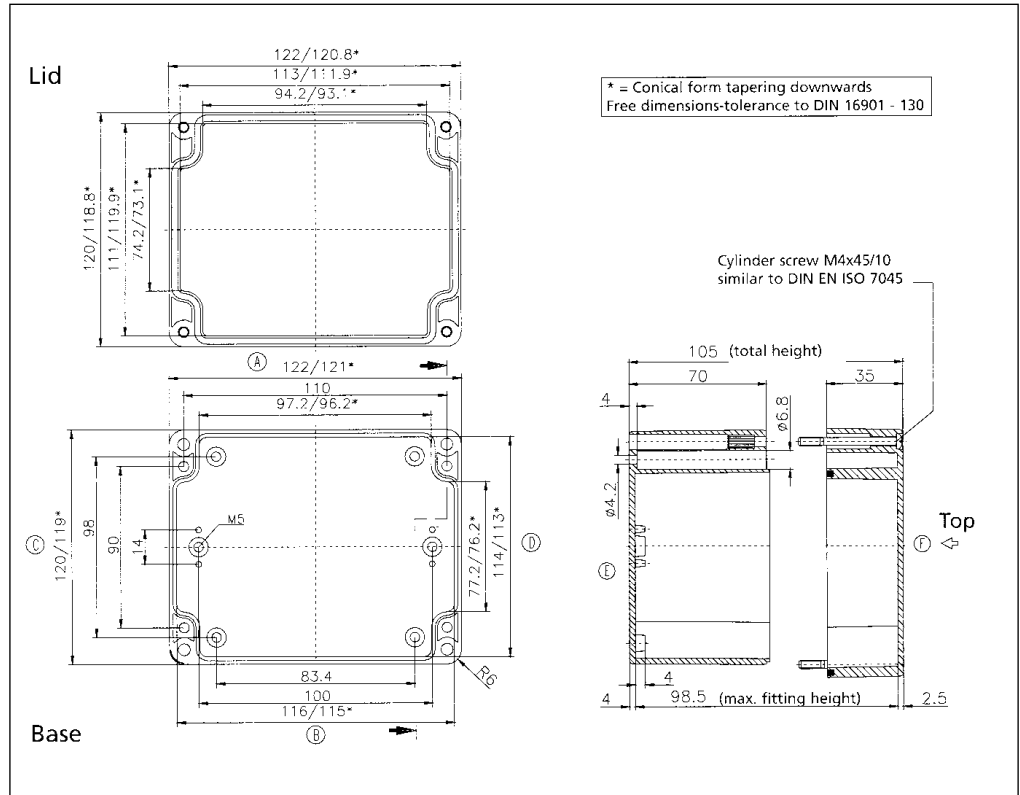

Polycarbonate/ABS Watertight

03121211 / 09121211 / 33121211 00

External Dimensions: L 122 x W 120 x H 105 mm

Page 1-15, 16, 22

Standard Features
• 10093050 00 M4x45 Stainless steel captive combo head lid screws.   • 10082002 00 2.7mm Neoprene Gasket (17.72" length).
Accessories
• 10086123 00 Brass Mounting Inserts.   • 10094110 00 Rubber Table feet.   • 10052031 00 External Mounting Brackets.   • 10061304 00 Terminal rails (TS 32).   • 10061324 00 Terminal rails (TS 35).   • 10052131 00 External Hinges.   • 10089002 00 Mounting Plate.   • 10082013 00 3.3mm Silicone gasket.   • 10082021 00 2.62mm RFI Gasket (17.72" length).   • 10093214 00 M4.7x7.8mm Self tapping screw for mounting plate.