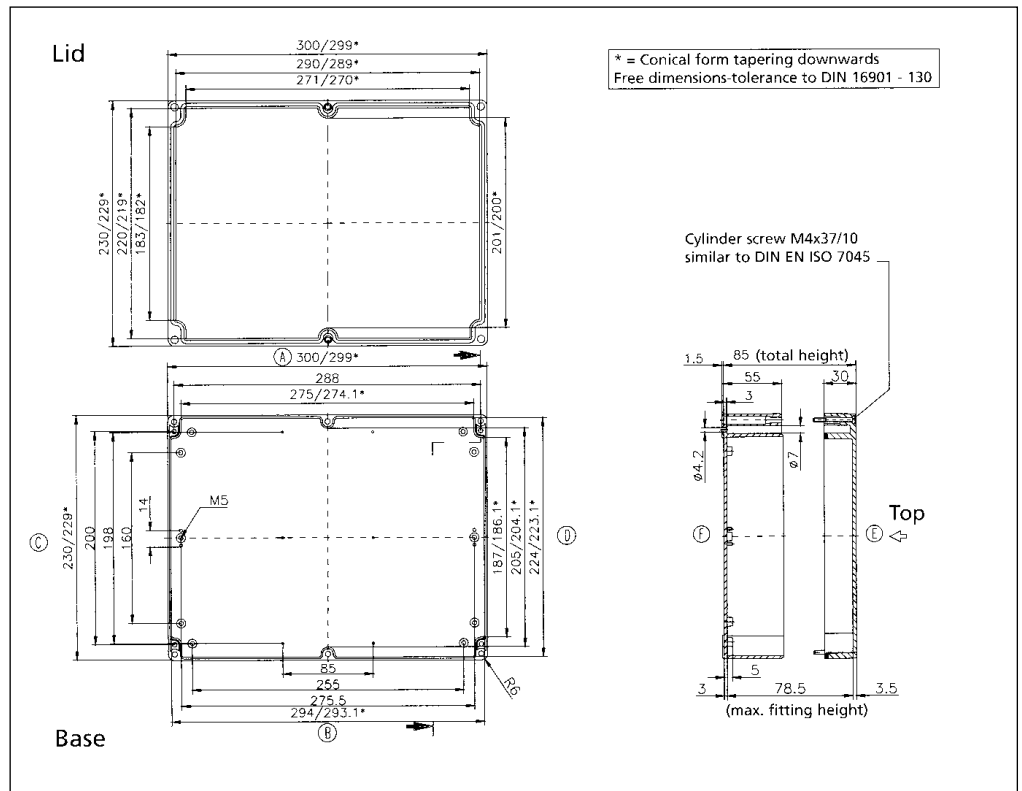

03163610 / 09163610 00

External Dimensions: L 360 x W 160 x H 101 mm

Page 1-15, 22

Standard Features
<ul style="list-style-type: none"> • 10093047 00 M4x34 Stainless steel captive combo head lid screws. • 10082003 00 3.3mm Neoprene Gasket (40.94" length).
Accessories
<ul style="list-style-type: none"> • 10086124 00 Brass Mounting Inserts. • 10094110 00 Rubber Table feet. • 10052031 00 External Mounting Brackets. • 10061309 00 Terminal rails (TS 32). • 10061329 00 Terminal rails (TS 35). • 10052131 00 External Hinges. • 10089011 00 Mounting Plate. • 10082013 00 3.3mm Silicone gasket. • 10082021 00 2.62mm RFI Gasket (40.94" length). • 10093215 00 M6.3x9.5mm Self tapping screw for mounting plate.

03082309 00 / 09082309 00 / 33082309 00

External Dimensions: L 230 x W 80 x H 85 mm

Page 1-15, 16, 22

Standard Features
<ul style="list-style-type: none"> • 10093133 00 M4x24 Stainless steel captive combo head lid screws. • 10082002 00 2.7 mm Neoprene gasket (23.2" length).
Accessories
<ul style="list-style-type: none"> • 10081623 00 Brass mounting Inserts. • 10093163 00 Safety lid screws. • 10093092 00 Allen head lid screws. • 10094110 00 Rubber table feet. • 10052031 00 External mounting brackets. • 10052131 00 External hinges. • 10093310 00 Thumb screws. • 10082013 00 3.3mm silicone gasket. • 10082021 00 2.62mm RFI gasket (23.2" Length). • 10093214 00 M4.7x7.8mm Self tapping screw for mounting plate.