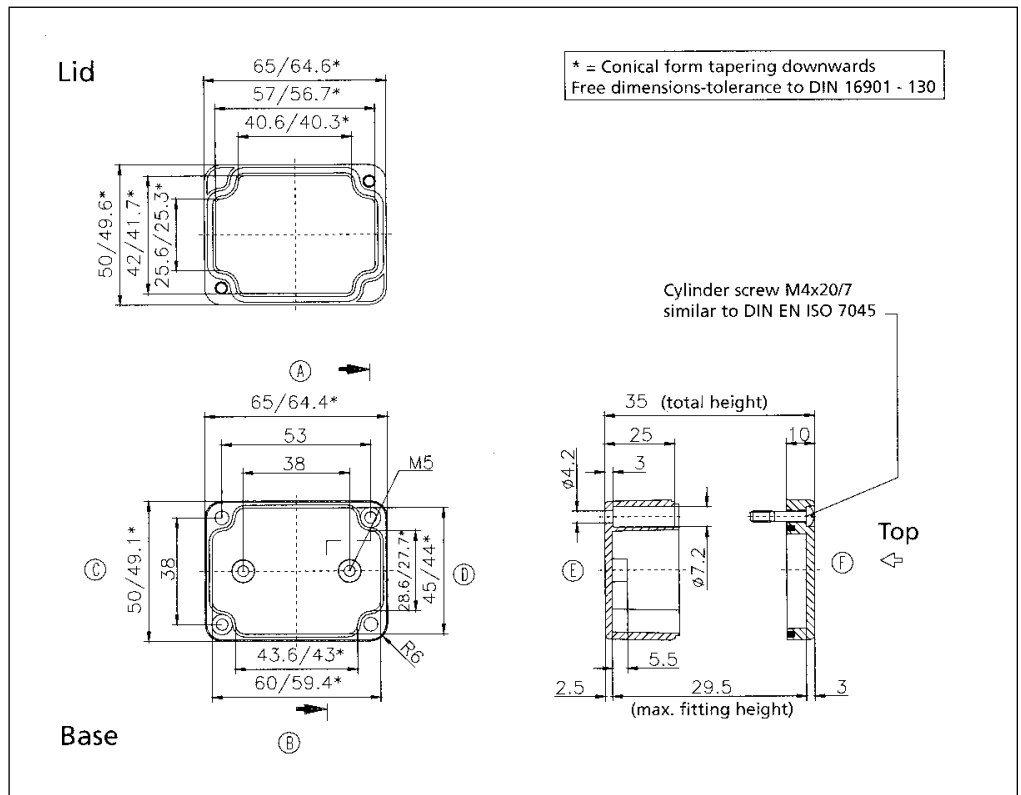

Note: Dimensions are external. Metric is the primary dimension. Inch conversions and weights are for the user's convenience and are for reference only. "30" suffix indicates US made. Accessories shown on drawing page.

Polycarbonate/ABS Watertight

03050504 / 09050504 / 33050504 00

External Dimensions: L 52 x W 50 x H 35 mm

Page 1-15, 16, 22

Standard Features
<ul style="list-style-type: none"> • 10093132 00 M4x20 Stainless steel captive combo head lid screws. • 10082007 00 2.2mm Neoprene Gasket (6.69" length).
Accessories
<ul style="list-style-type: none"> • 10086123 00 Brass Mounting Inserts. • 10098679 00 Safety Lid screws. • 10093091 00 Allen head lid screws. • 10094110 00 Rubber Table feet. • 10091201 00 Thumb screws. • 10089020 00 Mounting Plate. • 10082012 00 2mm Silicone gasket. • 10082020 00 2mm RFI Gasket (6.69" length).

03050704 / 09050704 / 33050704 00

External Dimensions: L 65 x W 50 x H 35 mm

Page 1-15, 16, 22

Standard Features
<ul style="list-style-type: none"> • 10093132 00 M4x20 Stainless steel captive combo head lid screws. • 10082007 00 2.3mm Neoprene Gasket (7.48" length).
Accessories
<ul style="list-style-type: none"> • 10086123 00 Brass Mounting Inserts. • 10098679 00 Safety Lid screws. • 10093091 00 Allen head lid screws. • 10094110 00 Rubber Table feet. • 10091201 00 Thumb screws. • 10089010 00 Mounting Plate. • 10082012 00 2mm Silicone gasket. • 10082020 00 2mm RFI Gasket (7.48" length). • 10093214 00 M4.7x7.8mm Self tapping screw for mounting plate.