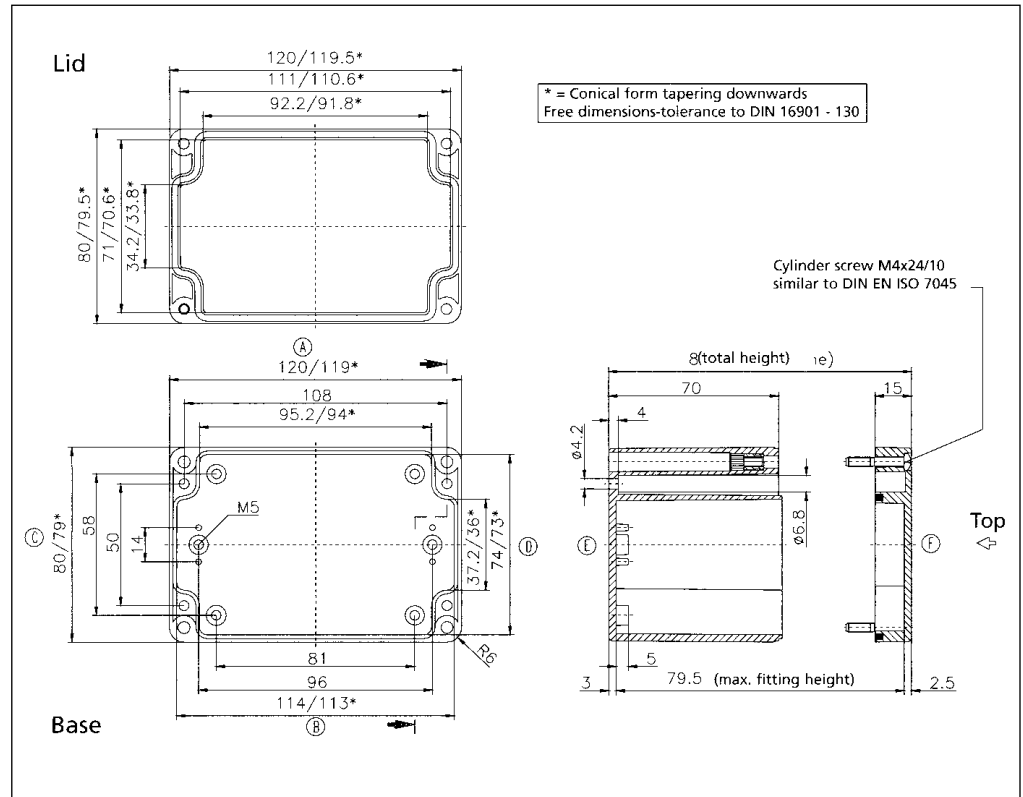

03081206 / 09081206 / 33081206

External Dimensions: L 120 x W 80 x H 55 mm

Page 1-15, 16, 22

Standard Features
<ul style="list-style-type: none"> • 10093133 00 M4x24 Stainless steel captive combo head lid screws. • 10082002 00 2.7mm Neoprene Gasket (14.56" length).
Accessories
<ul style="list-style-type: none"> • 10086123 00 Brass Mounting Inserts. • 10093163 00 Safety Lid screws. • 10093092 00 Allen head lid screws. • 10094110 00 Rubber Table feet. • 10052031 00 External Mounting Brackets. • 10061202 00 Terminal rails (TS 15). • 10052131 00 External Hinge. • 10093310 00 Thumb screws. • 10089022 00 Mounting Plate. • 10082013 00 3.3mm Silicone gasket. • 10082021 00 2.62mm RFI Gasket (14.56" length). • 10093214 00 M4.7x7.8mm Self tapping screw for mounting plate.

03081209 / 09081209 / 33081209

External Dimensions: L 120 x W 80 x H 85 mm

Page 1-15, 16, 22

Standard Features
<ul style="list-style-type: none"> • 10093133 00 M4x24 Stainless steel captive combo head lid screws. • 10082002 00 2.7mm Neoprene Gasket (14.56" length).
Accessories
<ul style="list-style-type: none"> • 10086123 00 Brass Mounting Inserts. • 10093163 00 Safety Lid screws. • 10093092 00 Allen head lid screws. • 10094110 00 Rubber Table feet. • 10052031 00 External Mounting Brackets. • 10061202 00 Terminal rails (TS 15). • 10052131 00 External Hinge. • 10093310 00 Thumb screws. • 10089022 00 Mounting Plate. • 10082013 00 3.3mm Silicone gasket. • 10082021 00 2.62mm RFI Gasket (14.56" length). • 10093214 00 M4.7x7.8mm Self tapping screw for mounting plate.