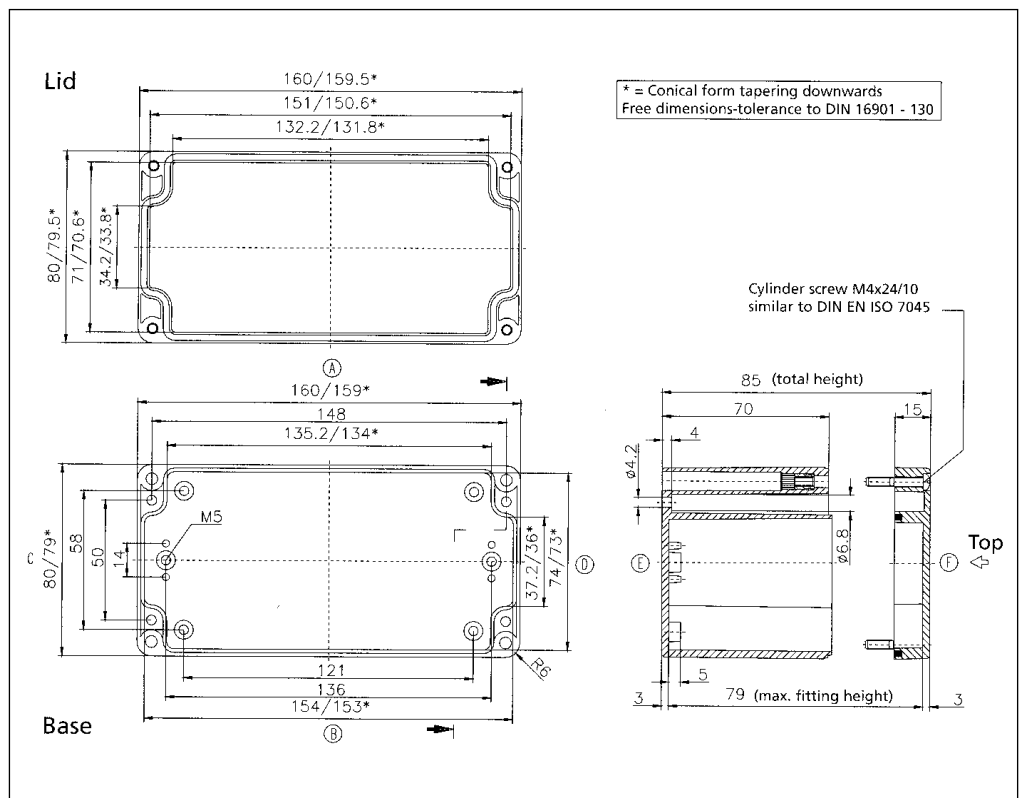

Dimensional Drawings

Polycarbonate/ABS Watertight

03081606 / 09081606 / 33081606 00

External Dimensions: L160 x W80 x H55 mm

Page 1-15, 16, 22

Standard Features
<ul style="list-style-type: none"> • 10093133 00 M4x24 Stainless steel captive combo head lid screws. • 10082002 00 2.7mm Neoprene Gasket (17.71" length).
Accessories
<ul style="list-style-type: none"> • 10086123 00 Brass Mounting Inserts. • 10093163 00 Safety Lid screws. • 10093092 00 Allen head lid screws. • 10094110 00 Rubber Table feet. • 10052031 00 External Mounting Brackets. • 10061203 00 Terminal rails (TS 15). • 10052131 00 External Hinges. • 10093310 00 Thumb screws. • 10089023 00 Mounting Plate. • 10082013 00 3.3mm Silicone gasket. • 10082021 00 2.62mm RFI Gasket (17.71" length). • 10093214 00 M4.7x7.8mm Self tapping screw for mounting plate.

03081609 / 09081609 / 33081609 00

External Dimensions: L160 x W80 x H85 mm

Page 1-15, 16, 22

Standard Features
<ul style="list-style-type: none"> • 10093133 00 M4x24 Stainless steel captive combo head lid screws. • 10082002 00 2.7mm Neoprene Gasket (17.72" length).
Accessories
<ul style="list-style-type: none"> • 10086123 00 Brass Mounting Inserts. • 10093163 00 Safety Lid screws. • 10093092 00 Allen head lid screws. • 10094110 00 Rubber Table feet. • 10052031 00 External Mounting Brackets. • 10061203 00 Terminal rails (TS 15). • 10052131 00 External Hinges. • 10093310 00 Thumb screws. • 10089023 00 Mounting Plate. • 10082013 00 3.3mm Silicone gasket. • 10082021 00 2.62mm RFI Gasket (17.72" length). • 10093214 00 M4.7x7.8mm Self tapping screw for mounting plate.