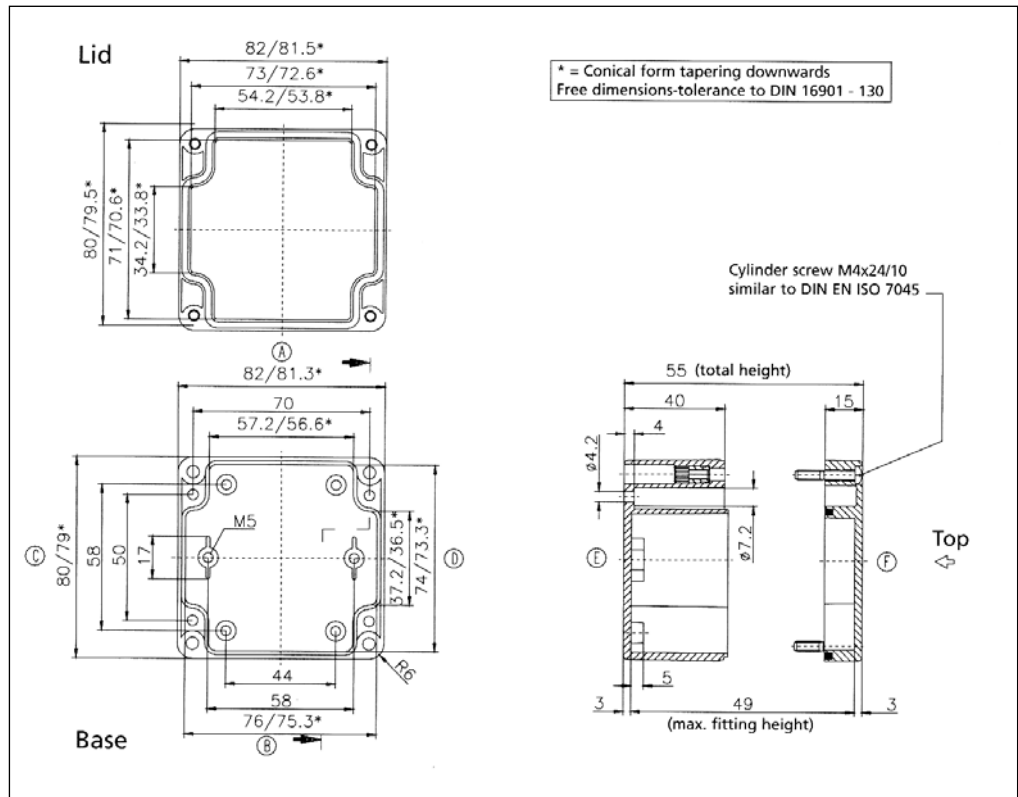

03050704 / 09050704 / 33050704 00

External Dimensions: L 65 x W 50 x H 35 mm

Page 1-15, 16, 22

Standard Features
<ul style="list-style-type: none"> • 10093132 00 M4x20 Stainless steel captive combo head lid screws. • 10082007 00 2.3mm Neoprene Gasket (7.48" length).
Accessories
<ul style="list-style-type: none"> • 10086123 00 Brass Mounting Inserts. • 10098679 00 Safety Lid screws. • 10093091 00 Allen head lid screws. • 10094110 00 Rubber Table feet. • 10091201 00 Thumb screws. • 10089010 00 Mounting Plate. • 10082012 00 2mm Silicone gasket. • 10082020 00 2mm RFI Gasket (7.48" length). • 10093214 00 M4.7x7.8mm Self tapping screw for mounting plate.

Dimensional Drawings

Polycarbonate/ABS Watertight

03080806 / 09080806 / 33080806 00

External Dimensions: L 82 x W 80 x H 55 mm

Page 1-16, 16, 22

Standard Features
<ul style="list-style-type: none"> • 10093133 00 M4x24 Stainless steel captive combo head lid screws. • 10082002 00 2.7mm Neoprene Gasket (11.02" length).
Accessories
<ul style="list-style-type: none"> • 10086123 00 Brass Mounting Inserts. • 10093163 00 Safety Lid screws. • 10093092 00 Allen head lid screws. • 10094110 00 Rubber Table feet. • 10052031 00 External Mounting Brackets. • 10061201 00 Terminal rails (TS 15). • 10093310 00 Thumb screws. • 10089021 00 Mounting Plate. • 10082013 00 3.3mm Silicone gasket. • 10082021 00 2.62mm RFI Gasket (11.02" length). • 10093214 00 M4.7x7.8mm Self tapping screw for mounting plate.