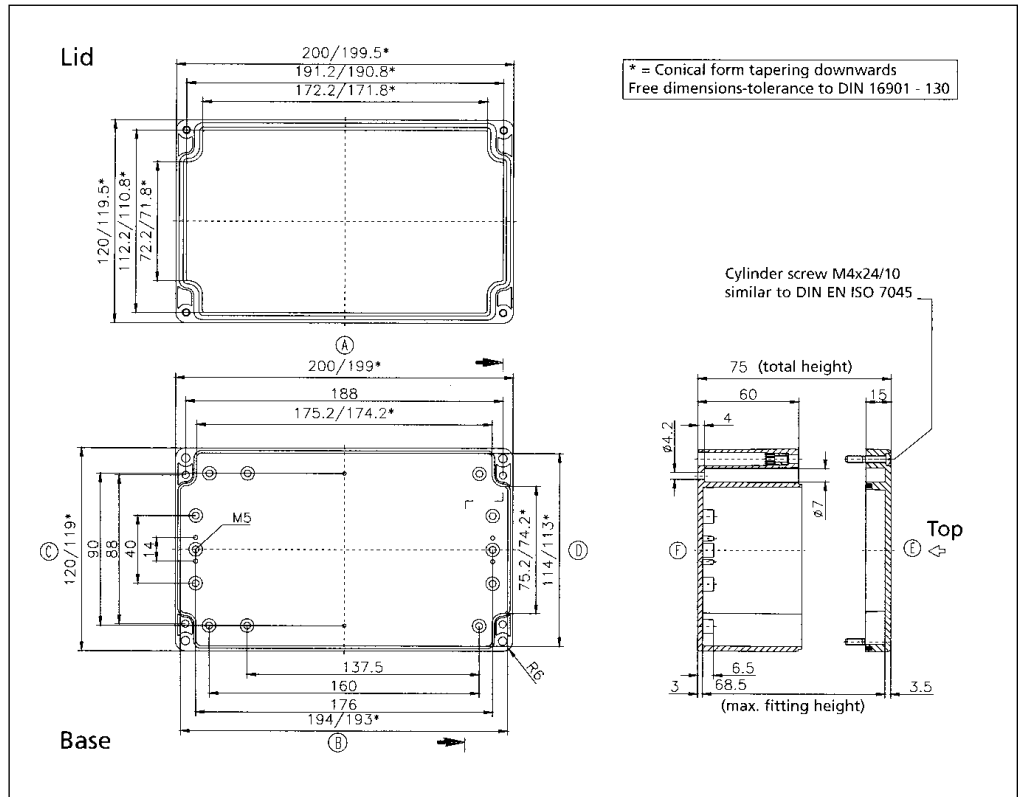

03121614 / 09121614 / 33121614 00

External Dimensions: L 160 x W 120 x H 140 mm

Page 1-15, 16, 22

Standard Features
<ul style="list-style-type: none"> • 10093072 00 M4x90 Stainless steel captive combo head lid screws. • 10082002 00 2.7mm Neoprene Gasket (19.69" length).
Accessories
<ul style="list-style-type: none"> • 10086123 00 Brass Mounting Inserts. • 10094110 00 Rubber Table feet. • 10052031 00 External Mounting Brackets. • 10061305 00 Terminal rails (TS 32). • 10061325 00 Terminal rails (TS 35). • 10052131 00 External Hinges. • 10089006 00 Mounting Plate. • 10082013 00 3.3mm Silicone gasket. • 10082021 00 2.62mm RFI Gasket (19.69" length). • 10093214 00 M4.77.8mm Self tapping screw for mounting plate.

03122008 / 09122008 / 03122008 00

External Dimensions: L 200 x W 120 x H 75 mm

Page 1-15, 16, 22

Standard Features
<ul style="list-style-type: none"> • 10093133 00 M4x24 Stainless steel captive combo head lid screws. • 10082002 00 2.7mm Neoprene Gasket (23.23" length).
Accessories
<ul style="list-style-type: none"> • 10086123 00 Brass Mounting Inserts. • 10093163 00 Safety Lid screws. • 10093092 00 Allen Head Lid screws. • 10094110 00 Rubber Table feet. • 10052031 00 External Mounting Brackets. • 10061306 00 Terminal rails (TS 32). • 10061326 00 Terminal rails (TS 35). • 10052131 00 External Hinges. • 10093310 00 Thumb screws. • 10089003 00 Mounting Plate. • 10082013 00 3.3mm Silicone gasket. • 10082021 00 2.62mm RFI Gasket (23.23" length). • 10093214 00 M4.77.8mm Self tapping screw for mounting plate.