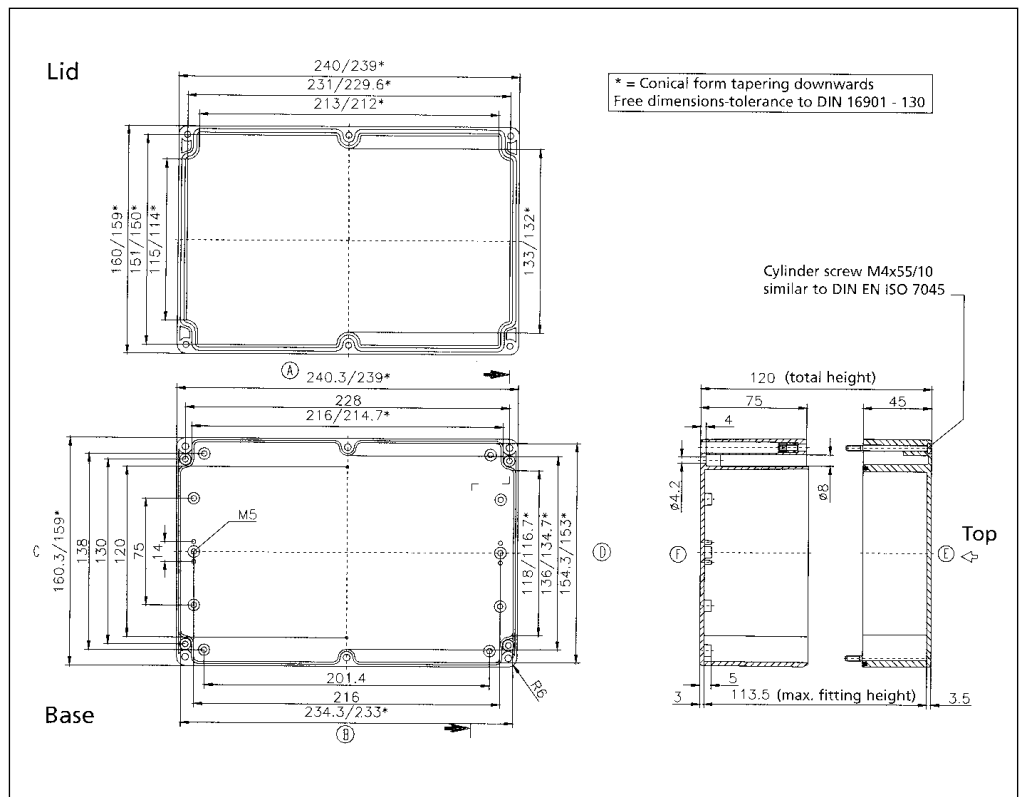

Dimensional Drawings

Polycarbonate/ABS Watertight

03162412 / 09162412 / 33162412 00

External Dimensions: L 240 x W 160 x H 120 mm

Page 1-15, 16, 22

Standard Features
<ul style="list-style-type: none"> • 10093048 00 M4x55 Stainless steel captive combo head lid screws. • 10082002 00 2.7mm Neoprene Gasket (30.71" length).
Accessories
<ul style="list-style-type: none"> • 10086123 00 Brass Mounting Inserts. • 10094110 00 Rubber Table feet. • 10052031 00 External Mounting Brackets. • 10061307 00 Terminal rails (TS 32). • 10061327 00 Terminal rails (TS 35). • 10052131 00 External Hinges. • 10089007 00 Mounting Plate. • 10082013 00 3.3mm Silicone gasket. • 10082021 00 2.62mm RFI Gasket (30.71" length). • 10093214 00 M4.77.8mm Self tapping screw for mounting plate.

03163610 / 09163610 00

External Dimensions: L 360 x W 160 x H 101 mm

Page 1-15, 22

Standard Features
<ul style="list-style-type: none"> • 10093047 00 M4x34 Stainless steel captive combo head lid screws. • 10082003 00 3.3mm Neoprene Gasket (40.94" length).
Accessories
<ul style="list-style-type: none"> • 10086124 00 Brass Mounting Inserts. • 10094110 00 Rubber Table feet. • 10052031 00 External Mounting Brackets. • 10061309 00 Terminal rails (TS 32). • 10061329 00 Terminal rails (TS 35). • 10052131 00 External Hinges. • 10089011 00 Mounting Plate. • 10082013 00 3.3mm Silicone gasket. • 10082021 00 2.62mm RFI Gasket (40.94" length). • 10093215 00 M6.3x9.5mm Self tapping screw for mounting plate.