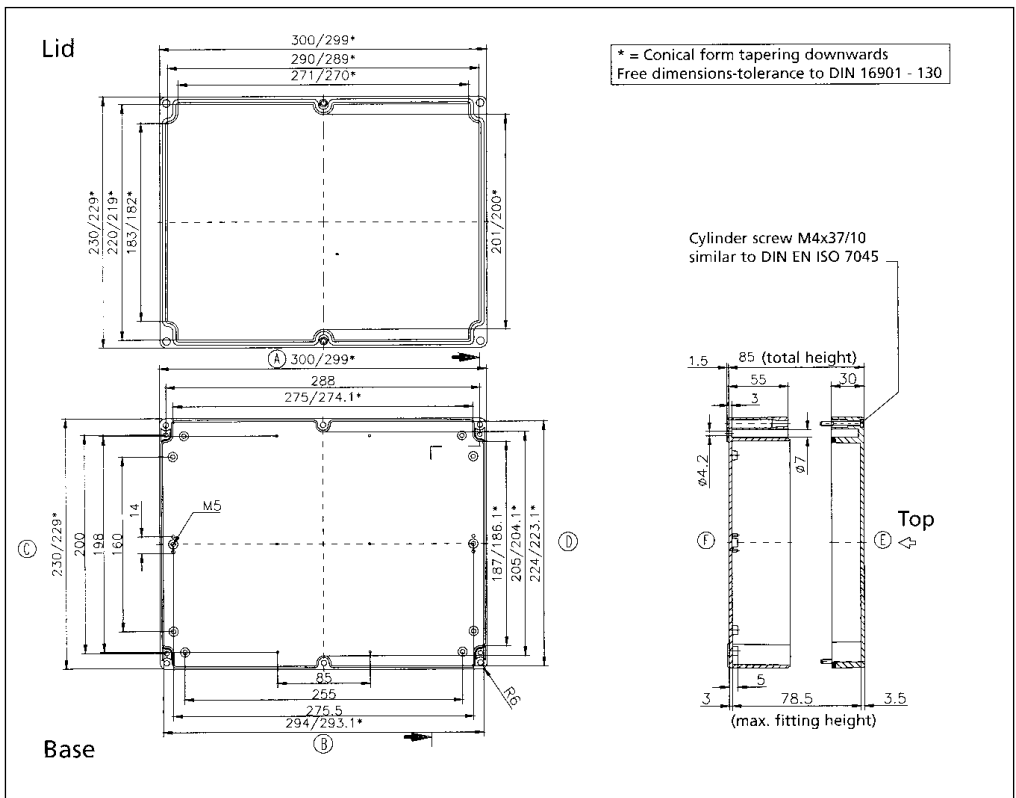

Dimensional Drawings

Polycarbonate/ABS Watertight

03203615 / 09203615 / 33203615 00

External Dimensions: L 360 x W 200 x H 150 mm

Page 1-15, 16, 22

Standard Features
<ul style="list-style-type: none"> • 10093112 00 M6x45 Stainless steel captive combo head lid screws. • 10082003 00 3.3mm Neoprene Gasket (42.52" length).
Accessories
<ul style="list-style-type: none"> • 10086124 00 Brass Mounting Inserts. • 10094110 00 Rubber Table feet. • 10052031 00 External Mounting Brackets. • 10061310 00 Terminal rails (TS 32). • 10061330 00 Terminal rails (TS 35). • 10052131 00 External Hinges. • 10069008 00 Mounting Plate. • 10082013 00 3.3mm Silicone gasket. • 10082022 00 3mm RFI Gasket (42.52" length). • 10093215 00 M6.3x9.5 Self tapping screw for mounting plate.

03233009 / 09233009 / 33233009 00

External Dimensions: L 300 x W 230 x H 85 mm

Page 1-15, 16, 22

Standard Features
<ul style="list-style-type: none"> • 10093045 00 M4x37 Stainless steel captive combo head lid screws. • 10082003 00 3.3mm Neoprene Gasket (41.73" length).
Accessories
<ul style="list-style-type: none"> • 10086123 00 Brass Mounting Inserts. • 10094110 00 Rubber Table feet. • 10052031 00 External Mounting Brackets. • 10061311 00 Terminal rails (TS 32). • 10061331 00 Terminal rails (TS 35). • 10052131 00 External Hinges. • 10069009 00 Mounting Plate. • 10082013 00 3.3mm Silicone gasket. • 10082022 00 3mm RFI Gasket (41.73" length). • 10093214 00 M4.7x7.8mm Self tapping screw for mounting plate.