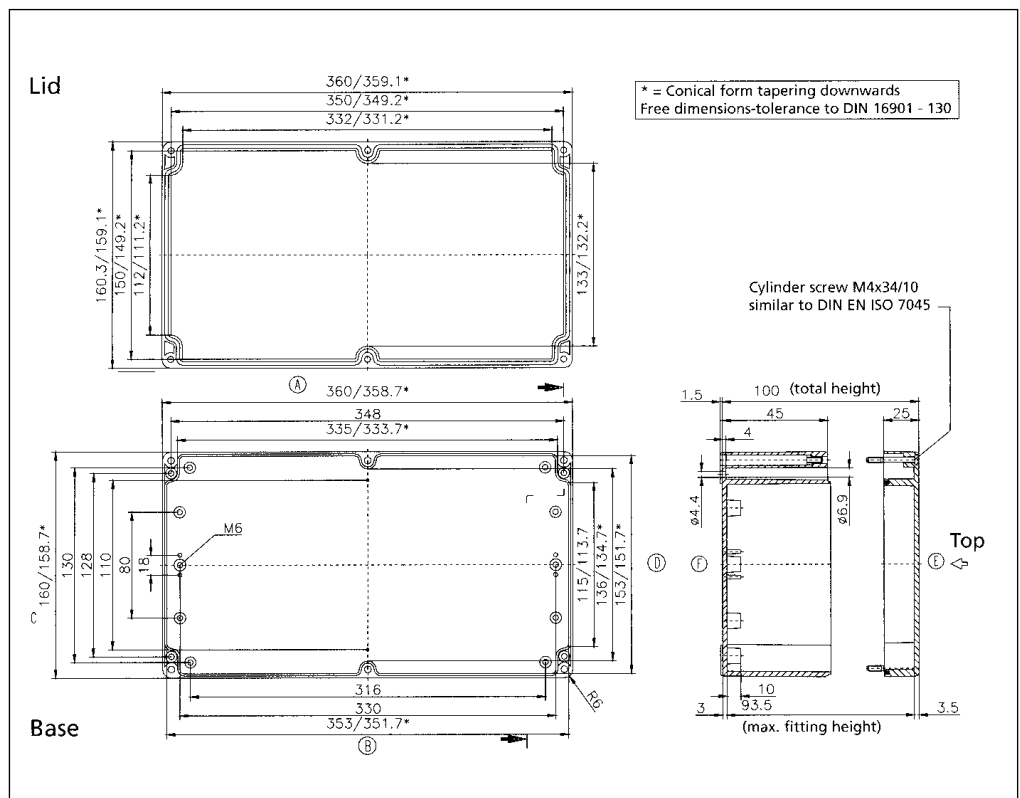

Dimensional Drawings

Polycarbonate/ABS Watertight

03162412 / 09162412 / 33162412 00

External Dimensions: L 240 x W 160 x H 120 mm

Page 1-15, 16, 22

Standard Features
<ul style="list-style-type: none"> • 10093048 00 M4x55 Stainless steel captive combo head lid screws. • 10082002 00 2.7mm Neoprene Gasket (30.71" length).
Accessories
<ul style="list-style-type: none"> • 10086123 00 Brass Mounting Inserts. • 10094110 00 Rubber Table feet. • 10052031 00 External Mounting Brackets. • 10061307 00 Terminal rails (TS 32). • 10061327 00 Terminal rails (TS 35). • 10052131 00 External Hinges. • 10089007 00 Mounting Plate. • 10082013 00 3.3mm Silicone gasket. • 10082021 00 2.62mm RFI Gasket (30.71" length). • 10093214 00 M4.77.8mm Self tapping screw for mounting plate.

03163610 / 09163610 00

External Dimensions: L 360 x W 160 x H 101 mm

Page 1-15, 22

Standard Features
<ul style="list-style-type: none"> • 10093047 00 M4x34 Stainless steel captive combo head lid screws. • 10082003 00 3.3mm Neoprene Gasket (40.94" length).
Accessories
<ul style="list-style-type: none"> • 10086124 00 Brass Mounting Inserts. • 10094110 00 Rubber Table feet. • 10052031 00 External Mounting Brackets. • 10061309 00 Terminal rails (TS 32). • 10061329 00 Terminal rails (TS 35). • 10052131 00 External Hinges. • 10089011 00 Mounting Plate. • 10082013 00 3.3mm Silicone gasket. • 10082021 00 2.62mm RFI Gasket (40.94" length). • 10093215 00 M6.3x9.5mm Self tapping screw for mounting plate.