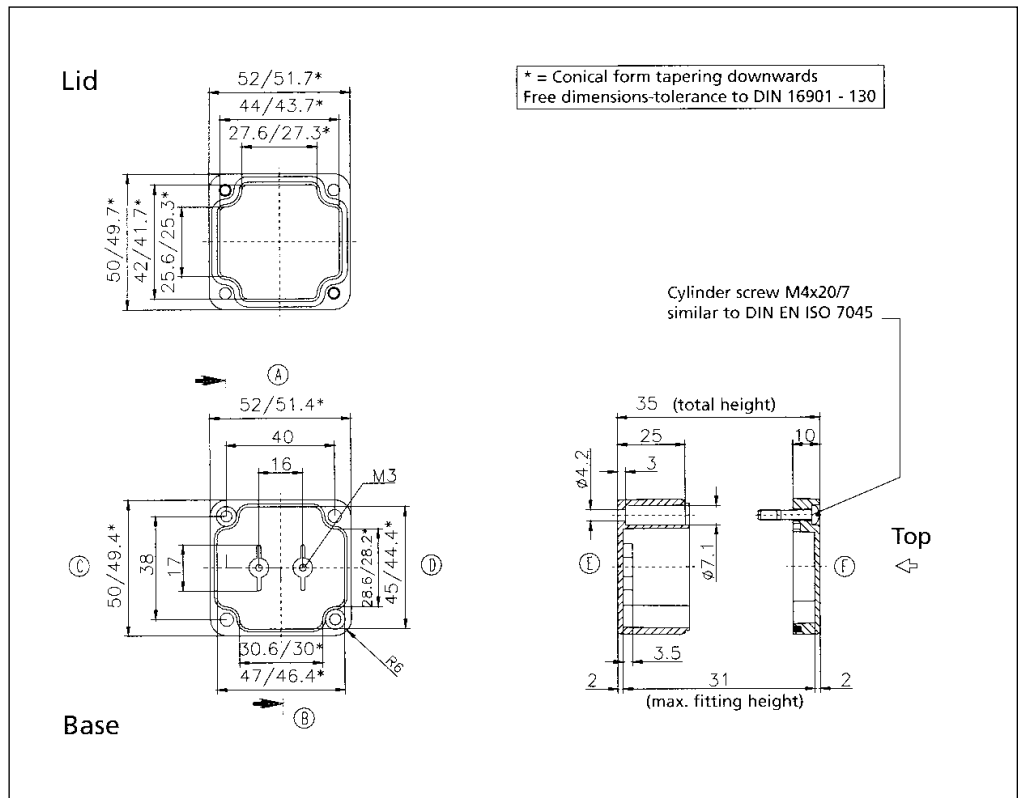

Note: Dimensions are external. Metric is the primary dimension. Inch conversions and weights are for the user's convenience and are for reference only. "30" suffix indicates US made. Accessories shown on drawing page.

Polycarbonate/ABS Watertight

03050504 / 09050504 / 33050504 00

External Dimensions: L 52 x W 50 x H 35 mm

Page 1-15, 16, 22

Standard Features
<ul style="list-style-type: none"> • 10093132 00 M4x20 Stainless steel captive combo head lid screws. • 10082007 00 2.2mm Neoprene Gasket (6.69" length).
Accessories
<ul style="list-style-type: none"> • 10086123 00 Brass Mounting Inserts. • 10098679 00 Safety Lid screws. • 10093091 00 Allen head lid screws. • 10094110 00 Rubber Table feet. • 10091201 00 Thumb screws. • 10089020 00 Mounting Plate. • 10082012 00 2mm Silicone gasket. • 10082020 00 2mm RFI Gasket (6.69" length).

03050704 / 09050704 / 33050704 00

External Dimensions: L 65 x W 50 x H 35 mm

Page 1-15, 16, 22

Standard Features
<ul style="list-style-type: none"> • 10093132 00 M4x20 Stainless steel captive combo head lid screws. • 10082007 00 2.3mm Neoprene Gasket (7.48" length).
Accessories
<ul style="list-style-type: none"> • 10086123 00 Brass Mounting Inserts. • 10098679 00 Safety Lid screws. • 10093091 00 Allen head lid screws. • 10094110 00 Rubber Table feet. • 10091201 00 Thumb screws. • 10089010 00 Mounting Plate. • 10082012 00 2mm Silicone gasket. • 10082020 00 2mm RFI Gasket (7.48" length). • 10093214 00 M4.7x7.8mm Self tapping screw for mounting plate.