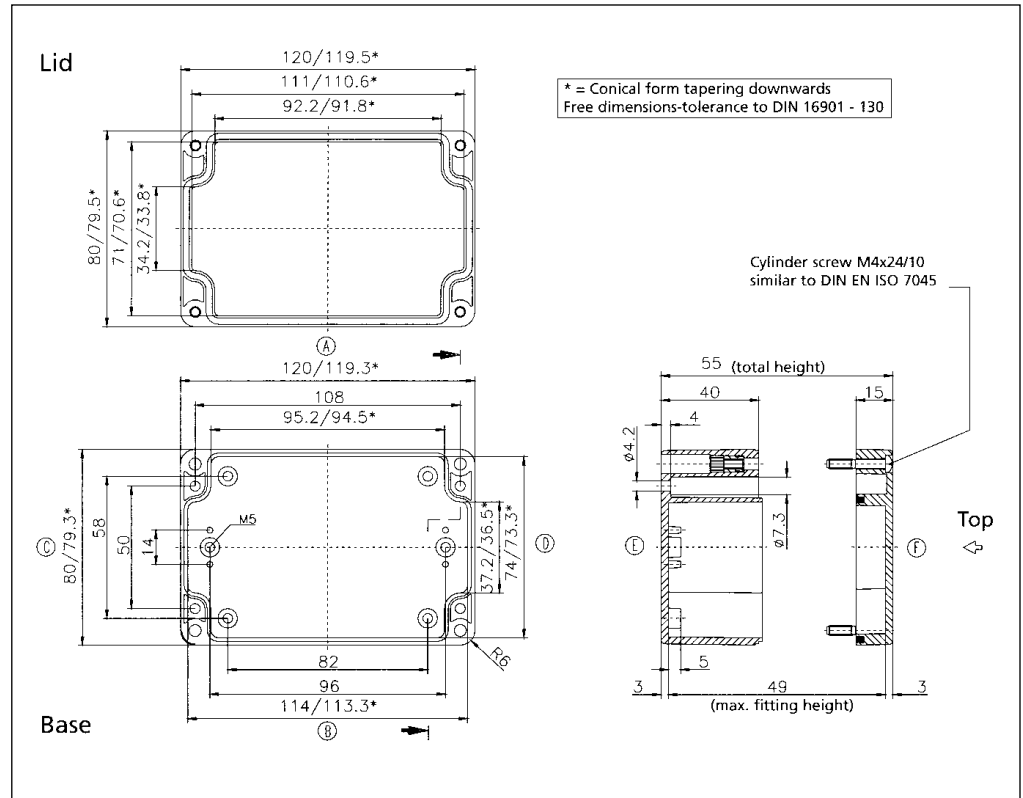

03080809 / 09080809 / 33080809 00

External Dimensions: L82 x W80 x H85 mm

Page 1-15, 16, 22

Standard Features
<ul style="list-style-type: none"> • 10093133 00 M4x24 Stainless steel captive combo head lid screws. • 10082002 00 2.7mm Neoprene Gasket (11.02" length).
Accessories
<ul style="list-style-type: none"> • 10086123 00 Brass Mounting Inserts. • 10093163 00 Safety Lid screws. • 10093092 00 Allen head lid screws. • 10094110 00 Rubber Table feet. • 10052031 00 External Mounting Brackets. • 10061201 00 Terminal rails (TS 15). • 10093310 00 Thumb screws. • 10089021 00 Mounting Plate. • 10082013 00 3.3mm Silicone gasket. • 10082021 00 2.62mm RFI Gasket (11.02" length). • 10083214 00 M4.7x7.8mm Self tapping screw for mounting plate.

03081206 / 09081206 / 33081206

External Dimensions: L 120 x W 80 x H 55 mm

Page 1-15, 16, 22

Standard Features
<ul style="list-style-type: none"> • 10093133 00 M4x24 Stainless steel captive combo head lid screws. • 10082002 00 2.7mm Neoprene Gasket (14.56" length).
Accessories
<ul style="list-style-type: none"> • 10086123 00 Brass Mounting Inserts. • 10093163 00 Safety Lid screws. • 10093092 00 Allen head lid screws. • 10094110 00 Rubber Table feet. • 10052031 00 External Mounting Brackets. • 10061202 00 Terminal rails (TS 15). • 10052131 00 External Hinge. • 10093310 00 Thumb screws. • 10089022 00 Mounting Plate. • 10082013 00 3.3mm Silicone gasket. • 10082021 00 2.62mm RFI Gasket (14.56" length). • 10093214 00 M4.7x7.8mm Self tapping screw for mounting plate.