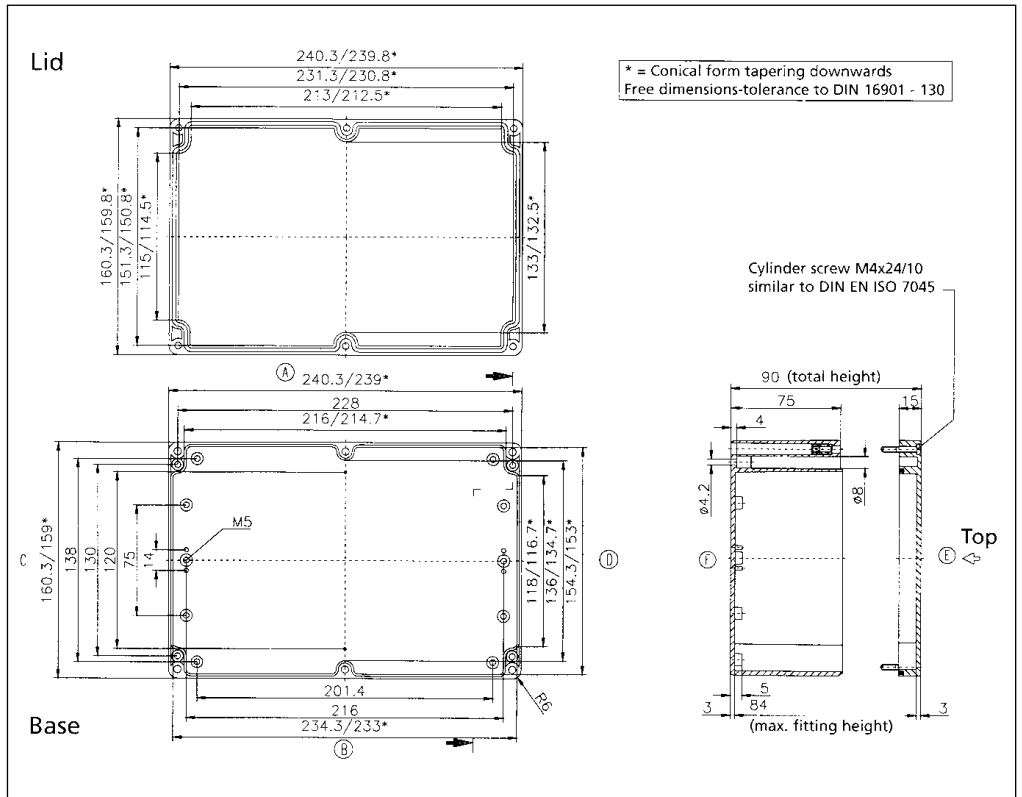

03162409 / 09162409 / 33162409 00

External Dimensions: L240 x W160 x H90 mm

Page 1-15, 16, 22

Standard Features
• 10093133 00 M4x24 Stainless steel captive combo head lid screws.   • 10082002 00 2.7mm Neoprene Gasket (30.71" length).
Accessories
• 10086123 00 Brass Mounting Inserts.   • 10093163 00 Safety Lid screws.   • 10093092 00 Allen Head Lid screws.   • 10089007 00 Rubber Table feet.   • 10052031 00 External Mounting Brackets.   • 10061307 00 Terminal rails (TS 32).   • 10061327 00 Terminal rails (TS 35).   • 10052131 00 External Hinges.   • 10093310 00 Thumb screws.   • 10089007 00 Mounting Plate.   • 10082013 00 3mm Silicone gasket.   • 10082021 00 2.5mm RFI Gasket (30.71" length).   • 10093214 00 M4.7x7.8mm Self tapping screw for mounting plate.