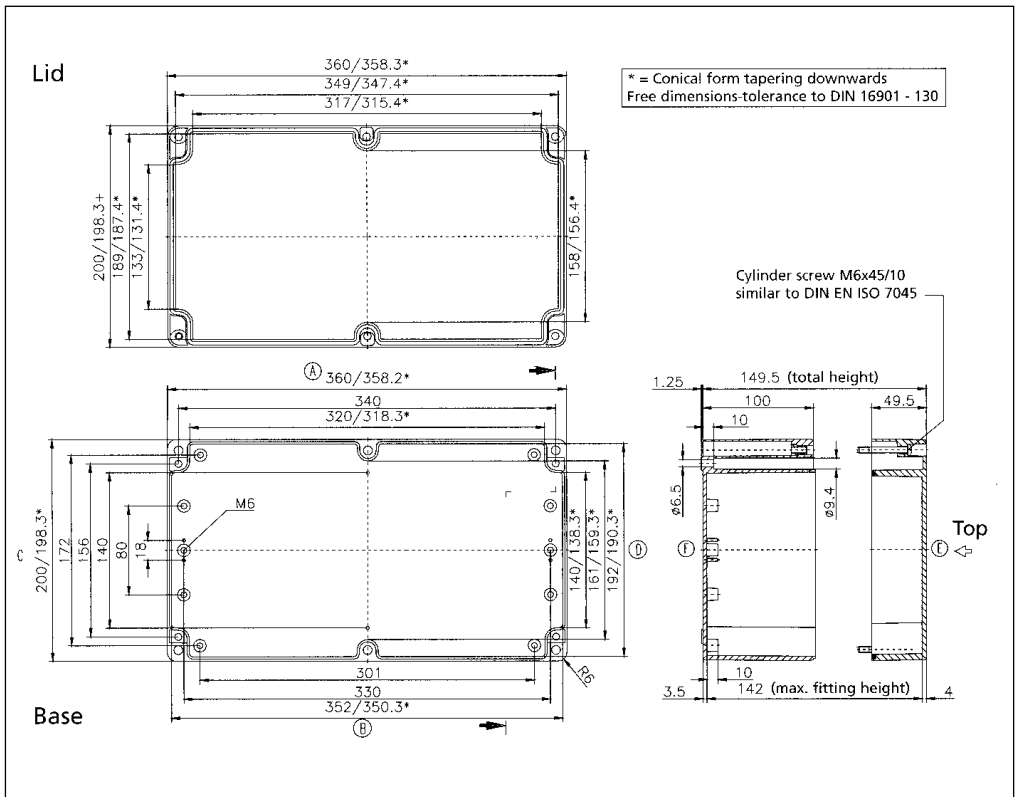

09403615 00

External Dimensions: L 400 x W 360 x H 150 mm

Page 1-22

Standard Features
<ul style="list-style-type: none"> • 10093112 00 M6x45 Stainless steel captive combo head lid screws. • 10082003 00 3.3 mm Neoprene gasket (59.84" length).
Accessories
<ul style="list-style-type: none"> • 10081624 00 Brass mounting inserts. • 10094110 00 Rubber table feet. • 10061312 00 Terminal rail (TS 32). • 10061332 00 Terminal rail (TS 35). • 10052131 00 External hinges. • 10089134 00 Mounting plate. • 10082013 00 3.3mm silicone gasket. • 10082022 00 3mm RFI gasket (59.84" Length). • 10093215 00 M6.3x9.5 Self tapping screw for mounting plate.

Dimensional Drawings

Polycarbonate/ABS Watertight

03203615 / 09203615 / 33203615 00

External Dimensions: L 360 x W 200 x H 150 mm

Page 1-15, 16, 22

Standard Features
<ul style="list-style-type: none"> • 10093112 00 M6x45 Stainless steel captive combo head lid screws. • 10082003 00 3.3mm Neoprene Gasket (42.52" length).
Accessories
<ul style="list-style-type: none"> • 10086124 00 Brass Mounting Inserts. • 10094110 00 Rubber Table feet. • 10052031 00 External Mounting Brackets. • 10061310 00 Terminal rails (TS 32). • 10061330 00 Terminal rails (TS 35). • 10052131 00 External Hinges. • 10069008 00 Mounting Plate. • 10082013 00 3.3mm Silicone gasket. • 10082022 00 3mm RFI Gasket (42.52" length). • 10093215 00 M6.3x9.5 Self tapping screw for mounting plate.