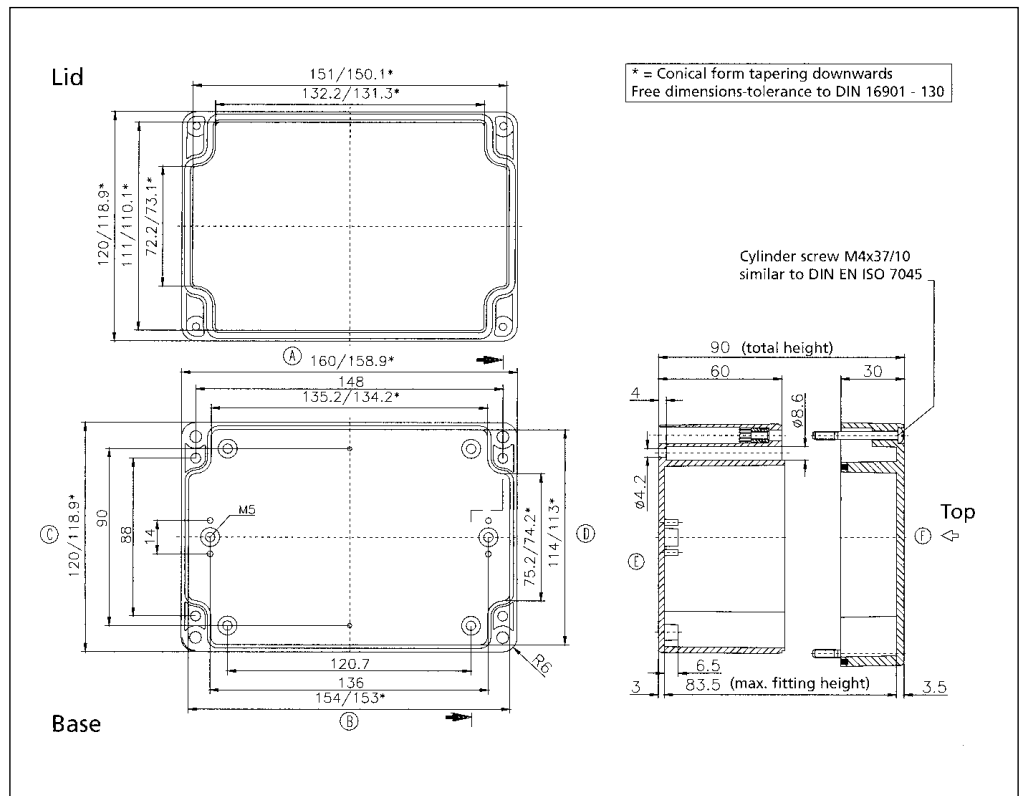

Polycarbonate/ABS Watertight

03121211 / 09121211 / 33121211 00

External Dimensions: L 122 x W 120 x H 105 mm

Page 1-15, 16, 22

Standard Features
<ul style="list-style-type: none"> • 10093050 00 M4x45 Stainless steel captive combo head lid screws. • 10082002 00 2.7mm Neoprene Gasket (17.72" length).
Accessories
<ul style="list-style-type: none"> • 10086123 00 Brass Mounting Inserts. • 10094110 00 Rubber Table feet. • 10052031 00 External Mounting Brackets. • 10061304 00 Terminal rails (TS 32). • 10061324 00 Terminal rails (TS 35). • 10052131 00 External Hinges. • 10089002 00 Mounting Plate. • 10082013 00 3.3mm Silicone gasket. • 10082021 00 2.62mm RFI Gasket (17.72" length). • 10093214 00 M4.7x7.8mm Self tapping screw for mounting plate.

03121609 / 09121609 / 33121609 00

External Dimensions: L160 x W120 x H90 mm

Page 1-15, 16, 22

Standard Features
<ul style="list-style-type: none"> • 10093045 00M4x37 Stainless steel captive combo head lid screws. • 10082002 00 2.7mm Neoprene Gasket (19.69" length).
Accessories
<ul style="list-style-type: none"> • 10086123 00 Brass Mounting Inserts. • 10094110 00 Rubber Table feet. • 10052031 00 External Mounting Brackets. • 10061305 00 Terminal rails (TS 32). • 10061325 00 Terminal rails (TS 35). • 10052131 00 External Hinges. • 10089006 00 Mounting Plate. • 10082013 00 3.3mm Silicone gasket. • 10082021 00 2.62mm RFI Gasket (19.69" length). • 10093214 00 M4.7x7.8mm Self tapping screw for mounting plate.