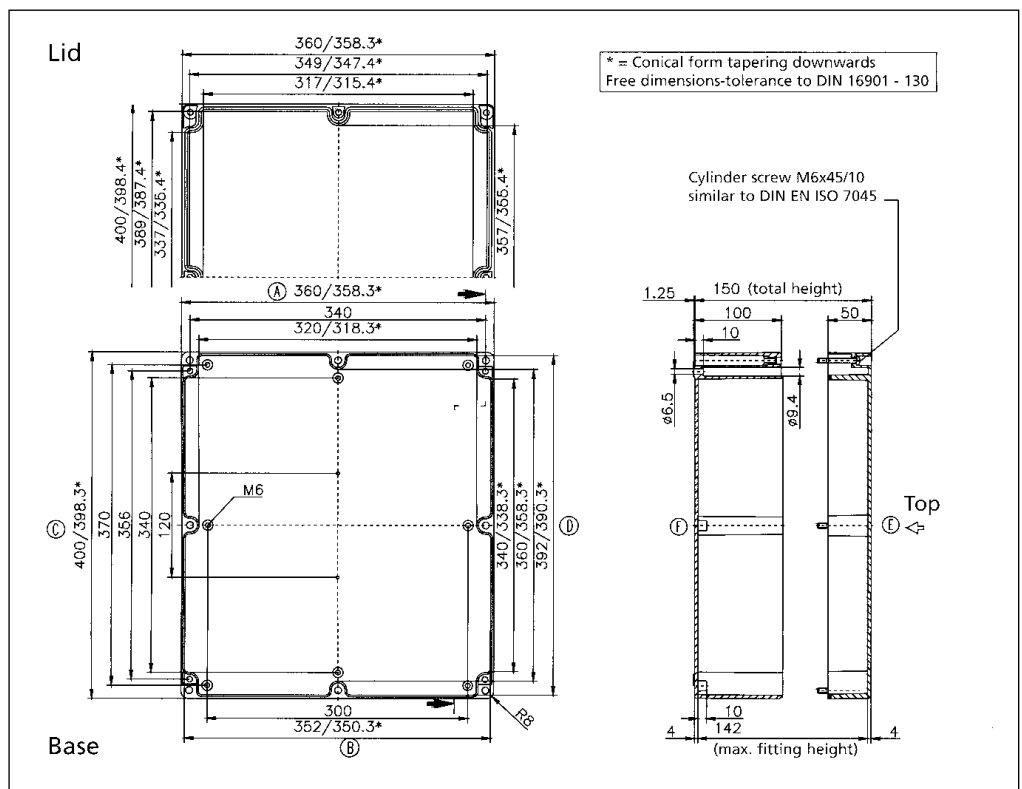

03082309 00 / 09082309 00 / 33082309 00

External Dimensions: L 230 x W 80 x H 85 mm

Page 1-15, 16, 22

Standard Features
<ul style="list-style-type: none"> • 10093133 00 M4x24 Stainless steel captive combo head lid screws. • 10082002 00 2.7 mm Neoprene gasket (23.2" length).
Accessories
<ul style="list-style-type: none"> • 10081623 00 Brass mounting Inserts. • 10093163 00 Safety lid screws. • 10093092 00 Allen head lid screws. • 10094110 00 Rubber table feet. • 10052031 00 External mounting brackets. • 10052131 00 External hinges. • 10093310 00 Thumb screws. • 10082013 00 3.3mm silicone gasket. • 10082021 00 2.62mm RFI gasket (23.2" Length). • 10093214 00 M4.7x7.8mm Self tapping screw for mounting plate.

09403615 00

External Dimensions: L 400 x W 360 x H 150 mm

Page 1-22

Standard Features
<ul style="list-style-type: none"> • 10093112 00 M6x45 Stainless steel captive combo head lid screws. • 10082003 00 3.3 mm Neoprene gasket (59.84" length).
Accessories
<ul style="list-style-type: none"> • 10081624 00 Brass mounting inserts. • 10094110 00 Rubber table feet. • 10061312 00 Terminal rail (TS 32). • 10061332 00 Terminal rail (TS 35). • 10052131 00 External hinges. • 10089134 00 Mounting plate. • 10082013 00 3.3mm silicone gasket. • 10082022 00 3mm RFI gasket (59.84" Length). • 10093215 00 M6.3x9.5 Self tapping screw for mounting plate.