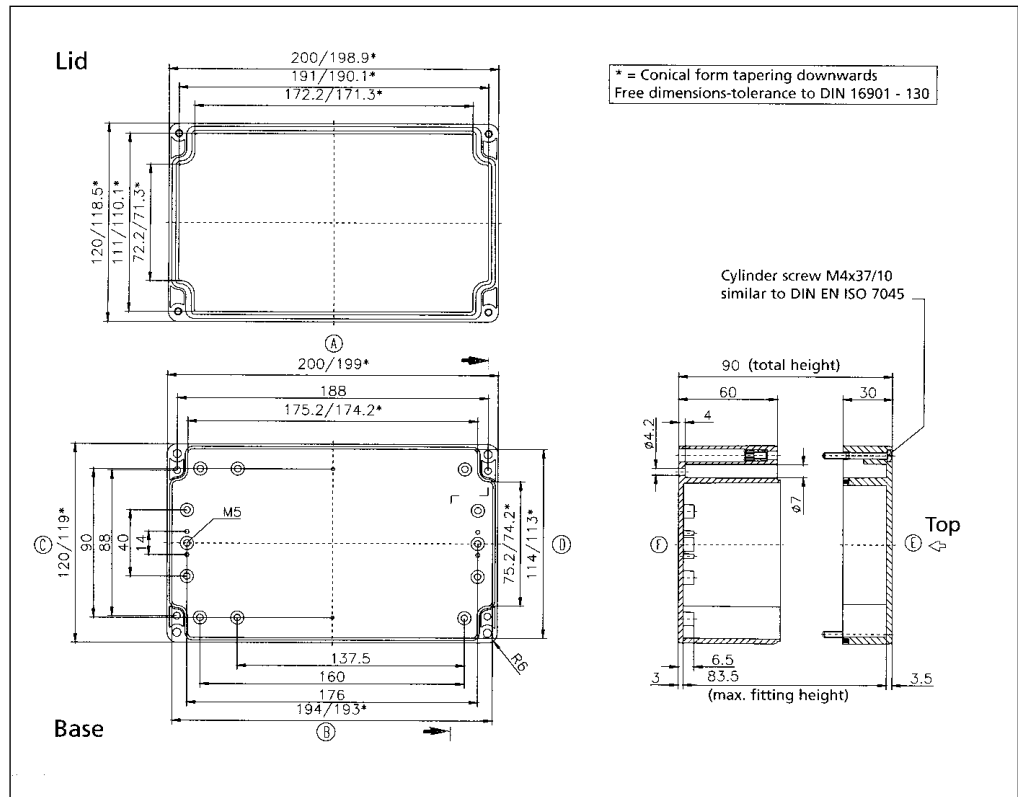

Dimensional Drawings

Polycarbonate/ABS Watertight

03122009 / 09122009 / 33122009 00

External Dimensions: L200 x W120 x H90 mm

Page 1-15, 16, 22

Standard Features
<ul style="list-style-type: none"> • 10093045 00 M4x37 Stainless steel captive combo head lid screws. • 10082002 00 2.7mm Neoprene Gasket (23.23" length).
Accessories
<ul style="list-style-type: none"> • 10086123 00 Brass Mounting Inserts. • 10094110 00 Rubber Table feet. • 10052031 00 External Mounting Brackets. • 10061306 00 Terminal rails (TS 32). • 10061326 00 Terminal rails (TS 35). • 10052131 00 External Hinges. • 10089003 00 Mounting Plate. • 10082013 00 3.3mm Silicone gasket. • 10082021 00 2.62mm RFI Gasket (23.23" length). • 10093214 00 M4.7x7.8mm Self tapping screw for mounting plate.

03122410 / 09122410 / 33122410 00

External Dimensions: L 240 x W 120 x H 100 mm

Page 1-15, 16, 22

Standard Features
<ul style="list-style-type: none"> • 10093047 00 M4x34 Stainless steel captive combo head lid screws. • 10082002 00 2.7mm Neoprene Gasket (26.77" length).
Accessories
<ul style="list-style-type: none"> • 10086123 00 Brass Mounting Inserts. • 10094110 00 Rubber Table feet. • 10052031 00 External Mounting Brackets. • 10061307 00 Terminal rails (TS 32). • 10061327 00 Terminal rails (TS 35). • 10052131 00 External Hinges. • 10089005 00 Mounting Plate. • 10082013 00 3.3mm Silicone gasket. • 10082021 00 2.62mm RFI Gasket (26.77" length). • 10093214 00 M4.7x7.8mm Self tapping screw for mounting plate.