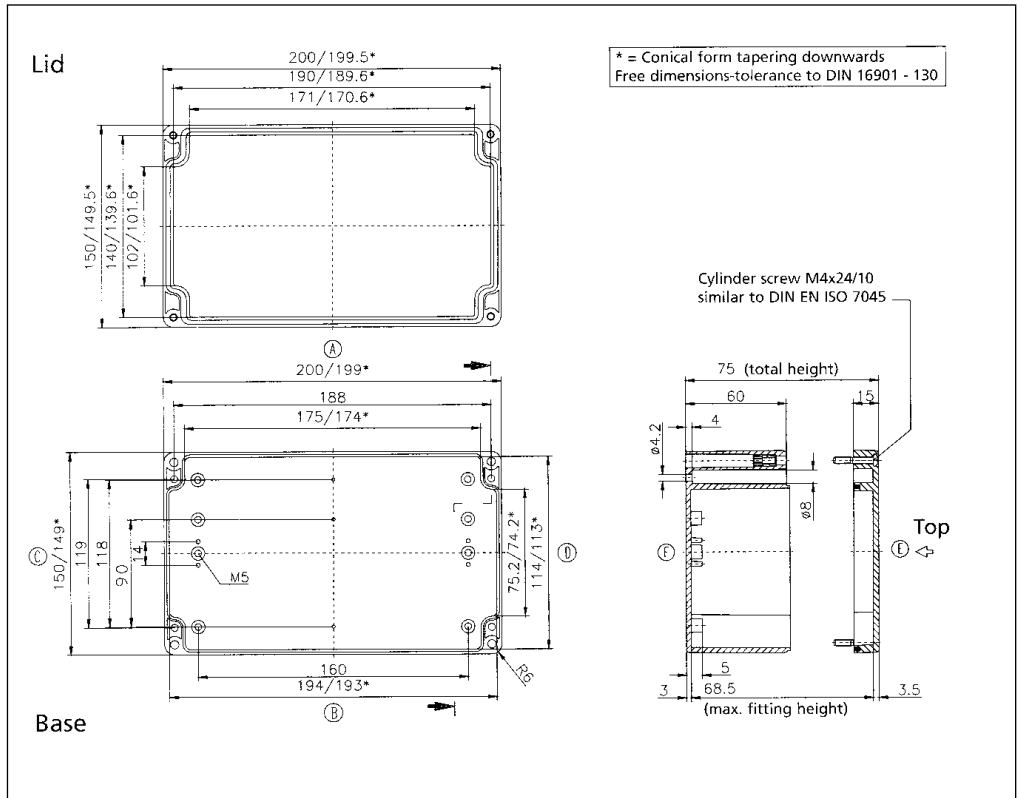

03152008 / 09152008 / 33152008 00

External Dimensions: L200 x W150 x H75 mm

Page 1-15, 16, 22

Standard Features
• 10093046 00 M4x24 Stainless steel captive combo head lid screws.   • 10082003 00 3.3mm Neoprene Gasket (25.98" length).
Accessories
• 10086123 00 Brass Mounting Inserts.   • 10093163 00 Safety Lid screws.   • 10093092 00 Allen Head Lid screws.   • 10094110 00 Rubber Table feet.   • 10052031 00 External Mounting Brackets.   • 10061308 00 Terminal rails (TS 32).   • 10061328 00 Terminal rails (TS 35).   • 10052131 00 External Hinges.   • 10003310 00 Thumb screws.   • 10089004 00 Mounting Plate.   • 10082013 00 3.3mm Silicone gasket.   • 10082022 00 3mm RFI Gasket (25.98" length).   • 10093214 00 M4.7x7.8mm Self tapping screw for mounting plate.