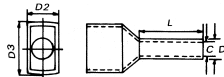

NYLON CORD END TERMINALS

SG57701X

F: FRENCH COLOR
G: GERMAN COLOR
D: DIN COLOR

ITEM NO.	FRENCH COLOR	GERMAN COLOR	DIN COLOR	PCS / BAG	L	C	D	WIRE mm ²
SG57701	VIOLET	LIGHT BLUE		1000	8	0.8	1.1	0.25
SG57703	PINK	TURQUOISE		1000	8	0.8	1.1	0.34
SG57705	WHITE	ORANGE	WHITE	1000	8	1.0	1.3	0.5
SG57707	BLUE	WHITE	GREY	1000	8	1.2	1.5	0.75
SG57710	RED	YELLOW	RED	1000	8	1.4	1.7	1.0
SG57712	BLACK	RED	BLACK	1000	8	1.7	2.0	1.5
SG57715	GREY	BLUE	BLUE	1000	8	2.3	2.6	2.5
SG57719	ORANGE	GREY	GREY	1000	12	2.8	3.2	4.0
SG57721	GREEN	BLACK	YELLOW	1000	12	3.5	3.9	6.0
SG57723	BROWN	IVORY	RED	1000	12	4.5	4.9	10.0
SG57725	IVORY	GREEN	BLUE	1000	12	5.8	6.2	16.0
SG57727	BLACK	BROWN	YELLOW	1000	16	7.5	7.9	25.0

NYLON TWIN CORD END TERMINALS

ITEM NO.	COLOR	PCS / BAG	L	C	D	D2	D3
SG57731	WHITE	1000	8	1.5	1.8	3.6	5.6
SG57732	GREY	1000	8	1.8	2.1	3.5	6.2
SG57733	RED	1000	8	2.0	2.3	4.0	6.0
SG57734	GREY	1000	10	1.8	2.1	3.5	6.2
SG57735	RED	1000	10	2.0	2.3	4.0	6.0