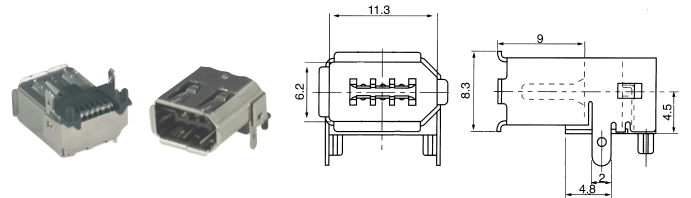

**Y98905**  
5P MINI USB/B TYPE SOCKET (SMD TYPE)

**Y99045**  
4P MINI IEEE 1394 SOCKET

**Y98910**  
USB/A TYPE PLUG (SMD TYPE)

**Y99051**  
6P IEEE 1394 SOCKET (SMD TYPE)

**Y99000**  
USB/A TYPE SOCKET

**Y99061**  
19P HDMI PLUG

**Y99006**  
USB/A TYPE DUAL SOCKET

**Y99065**  
19P HDMI SOCKET (SMD TYPE)