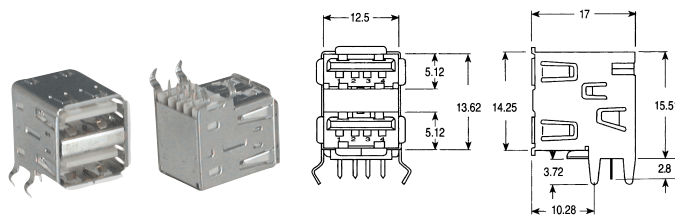

**Y98905**  
5P MINI USB/B TYPE SOCKET (SMD TYPE)

**Y99045**  
4P MINI IEEE 1394 SOCKET

**Y98910**  
USB/A TYPE PLUG (SMD TYPE)

**Y99051**  
6P IEEE 1394 SOCKET (SMD TYPE)

**Y99000**  
USB/A TYPE SOCKET

**Y99061**  
19P HDMI PLUG

**Y99006**  
USB/A TYPE DUAL SOCKET

**Y99065**  
19P HDMI SOCKET (SMD TYPE)