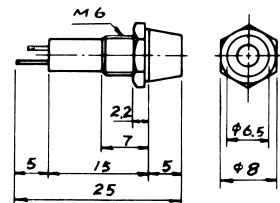

R704
INDICATOR LIGHT
W/O BULB E-10

R750
NEON INDICATOR LIGHT
W/RESISTOR 110V/220V

R705
INDICATOR LIGHT
DC 12V

R751
NEON INDICATOR LIGHT
W/O RESISTOR

R730R /G /Y
LED INDICATOR LIGHT
2V W/O RESISTOR
R:RED
G:GREEN
Y:YELLOW