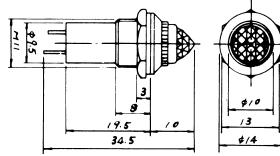

Indicator Lights

R700
INDICATOR LIGHT
W/O BULB E-5

R733R /G /Y
LED INDICATOR LIGHT
2V W/O RESISTOR
R:RED
G:GREEN
Y:YELLOW

R701
INDICATOR LIGHT
W/O BULB E-5

R734R /G /Y
LED INDICATOR LIGHT
2V W/O RESISTOR
R:RED
G:GREEN
Y:YELLOW