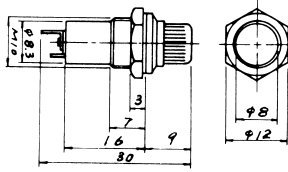

Indicator Lights

R700
INDICATOR LIGHT
W/O BULB E-5

R733R /G /Y
LED INDICATOR LIGHT
2V W/O RESISTOR
R:RED
G:GREEN
Y:YELLOW

R701
INDICATOR LIGHT
W/O BULB E-5

R734R /G /Y
LED INDICATOR LIGHT
2V W/O RESISTOR
R:RED
G:GREEN
Y:YELLOW

R702
INDICATOR LIGHT
W/O BULB E-10

R735R /G /Y
LED INDICATOR LIGHT
2V W/O RESISTOR
R:RED
G:GREEN
Y:YELLOW

R703
INDICATOR LIGHT
W/O BULB E-10

R736R /G /Y
LED INDICATOR LIGHT
2V W/O RESISTOR
R:RED
G:GREEN
Y:YELLOW