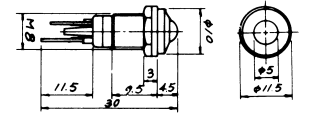

R702
INDICATOR LIGHT
W/O BULB E-10

R735R /G /Y
LED INDICATOR LIGHT
2V W/O RESISTOR
R:RED
G:GREEN
Y:YELLOW

R703
INDICATOR LIGHT
W/O BULB E-10

R736R /G /Y
LED INDICATOR LIGHT
2V W/O RESISTOR
R:RED
G:GREEN
Y:YELLOW