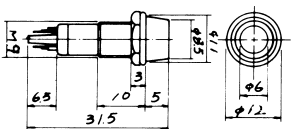

R753
NEON INDICATOR LIGHT
W/O RESISTOR