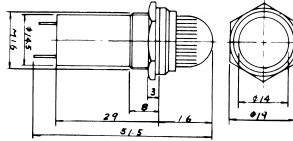

R702
INDICATOR LIGHT
W/O BULB E-10