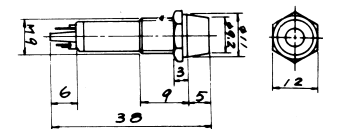

R752
NEON INDICATOR LIGHT
W/RESISTOR 110V/220V