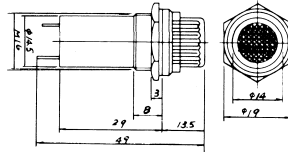

R703
INDICATOR LIGHT
W/O BULB E-10