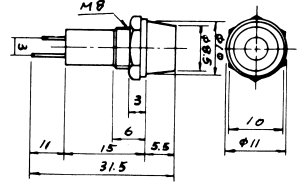

Indicator Lights

R700
INDICATOR LIGHT
W/O BULB E-5

R733R /G /Y
LED INDICATOR LIGHT
2V W/O RESISTOR
R:RED
G:GREEN
Y:YELLOW

R701
INDICATOR LIGHT
W/O BULB E-5

R734R /G /Y
LED INDICATOR LIGHT
2V W/O RESISTOR
R:RED
G:GREEN
Y:YELLOW

R702
INDICATOR LIGHT
W/O BULB E-10

R735R /G /Y
LED INDICATOR LIGHT
2V W/O RESISTOR
R:RED
G:GREEN
Y:YELLOW

R703
INDICATOR LIGHT
W/O BULB E-10

R736R /G /Y
LED INDICATOR LIGHT
2V W/O RESISTOR
R:RED
G:GREEN
Y:YELLOW