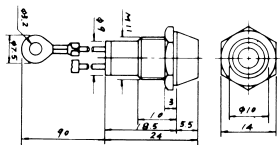

R705
INDICATOR LIGHT
DC 12V