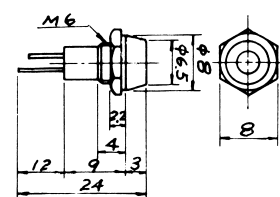

R752
NEON INDICATOR LIGHT
W/RESISTOR 110V/220V

R731R /G /Y
LED INDICATOR LIGHT
2V W/O RESISTOR
R:RED
G:GREEN
Y:YELLOW

R753
NEON INDICATOR LIGHT
W/O RESISTOR

R732R /G /Y
LED INDICATOR LIGHT
2V W/O RESISTOR
R:RED
G:GREEN
Y:YELLOW