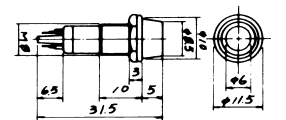

R704
INDICATOR LIGHT
W/O BULB E-10

R750
NEON INDICATOR LIGHT
W/RESISTOR 110V/220V

R705
INDICATOR LIGHT
DC 12V

R751
NEON INDICATOR LIGHT
W/O RESISTOR

R730R /G /Y
LED INDICATOR LIGHT
2V W/O RESISTOR
R:RED
G:GREEN
Y:YELLOW