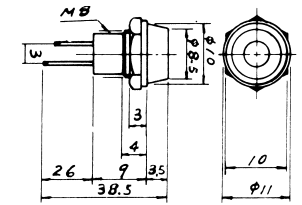

Indicator Lights

R700
INDICATOR LIGHT
W/O BULB E-5

R733R /G /Y
LED INDICATOR LIGHT
2V W/O RESISTOR
R:RED
G:GREEN
Y:YELLOW

R701
INDICATOR LIGHT
W/O BULB E-5

R734R /G /Y
LED INDICATOR LIGHT
2V W/O RESISTOR
R:RED
G:GREEN
Y:YELLOW

R702
INDICATOR LIGHT
W/O BULB E-10

R735R /G /Y
LED INDICATOR LIGHT
2V W/O RESISTOR
R:RED
G:GREEN
Y:YELLOW

R703
INDICATOR LIGHT
W/O BULB E-10

R736R /G /Y
LED INDICATOR LIGHT
2V W/O RESISTOR
R:RED
G:GREEN
Y:YELLOW