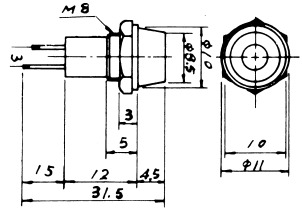

Indicator Lights

R700
INDICATOR LIGHT
W/O BULB E-5

R733R /G /Y
LED INDICATOR LIGHT
2V W/O RESISTOR
R:RED
G:GREEN
Y:YELLOW

R701
INDICATOR LIGHT
W/O BULB E-5

R734R /G /Y
LED INDICATOR LIGHT
2V W/O RESISTOR
R:RED
G:GREEN
Y:YELLOW

R702
INDICATOR LIGHT
W/O BULB E-10

R735R /G /Y
LED INDICATOR LIGHT
2V W/O RESISTOR
R:RED
G:GREEN
Y:YELLOW

R703
INDICATOR LIGHT
W/O BULB E-10

R736R /G /Y
LED INDICATOR LIGHT
2V W/O RESISTOR
R:RED
G:GREEN
Y:YELLOW