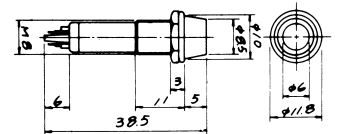

R750
NEON INDICATOR LIGHT
W/RESISTOR 110V/220V