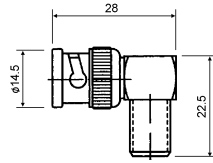

# BNC Connectors

**M557527**  
RIGHT ANGLE BNC MALE TO F FEMALE

**M55766**  
BNC MALE TO PAL FEMALE

**M55755**  
RIGHT ANGLE BNC MALE CLAMP TYPE  
(RG58U/59U)

**M55767**  
BNC FEMALE TO PAL FEMALE

**M55756**  
BNC FEMALE CHASSIS MOUNT  
CLAMP TYPE (RG58U/59U)

**M55771**  
BNC FEMALE PANEL MOUNT

**M55758**  
RIGHT ANGLE BNC FEMALE BULKHEAD  
**M55758T**  
TEFLON INSULATION

**M55772**  
RIGHT ANGLE BNC FEMALE PANEL MOUNT

**M55760**  
BNC FEMALE CHASSIS CRIMP TYPE  
(RG58U/59U)