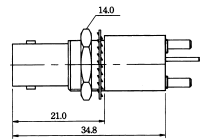

# BNC Connectors

**M557527**  
RIGHT ANGLE BNC MALE TO F FEMALE

**M55766**  
BNC MALE TO PAL FEMALE

**M55755**  
RIGHT ANGLE BNC MALE CLAMP TYPE  
(RG58U/59U)

**M55767**  
BNC FEMALE TO PAL FEMALE

**M55756**  
BNC FEMALE CHASSIS MOUNT  
CLAMP TYPE (RG58U/59U)

**M55771**  
BNC FEMALE PANEL MOUNT

**M55758**  
RIGHT ANGLE BNC FEMALE BULKHEAD  
**M55758T**  
TEFLON INSULATION

**M55772**  
RIGHT ANGLE BNC FEMALE PANEL MOUNT

**M55760**  
BNC FEMALE CHASSIS CRIMP TYPE  
(RG58U/59U)

**M55773**  
BNC MALE CRIMP TYPE (RG174U)  
**M55773T**  
TEFLON INSULATION

**M55762**  
DOUBLE BNC FEMALE  
CHASSIS MOUNT

**M557740**  
BNC FEMALE BULKHEAD LONG THREAD

**M55763**  
DOUBLE BNC FEMALE

**M55775**  
BNC FEMALE BULKHEAD CRIMP TYPE  
(RG174U)  
**M55775T**  
TEFLON  
INSULATION