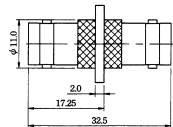

M55762
DOUBLE BNC FEMALE
CHASSIS MOUNT