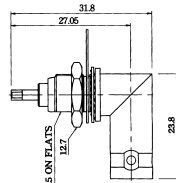

# BNC Connectors

**M557527**  
RIGHT ANGLE BNC MALE TO F FEMALE

**M55766**  
BNC MALE TO PAL FEMALE

**M55755**  
RIGHT ANGLE BNC MALE CLAMP TYPE  
(RG58U/59U)

**M55767**  
BNC FEMALE TO PAL FEMALE

**M55756**  
BNC FEMALE CHASSIS MOUNT  
CLAMP TYPE (RG58U/59U)

**M55771**  
BNC FEMALE PANEL MOUNT

**M55758**  
RIGHT ANGLE BNC FEMALE BULKHEAD  
**M55758T**  
TEFLON INSULATION

**M55772**  
RIGHT ANGLE BNC FEMALE PANEL MOUNT

**M55760**  
BNC FEMALE CHASSIS CRIMP TYPE  
(RG58U/59U)