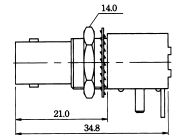

# BNC Connectors

**M557527**  
RIGHT ANGLE BNC MALE TO F FEMALE

**M55766**  
BNC MALE TO PAL FEMALE

**M55755**  
RIGHT ANGLE BNC MALE CLAMP TYPE  
(RG58U/59U)

**M55767**  
BNC FEMALE TO PAL FEMALE

**M55756**  
BNC FEMALE CHASSIS MOUNT  
CLAMP TYPE (RG58U/59U)

**M55771**  
BNC FEMALE PANEL MOUNT

**M55758**  
RIGHT ANGLE BNC FEMALE BULKHEAD  
**M55758T**  
TEFLON INSULATION

**M55772**  
RIGHT ANGLE BNC FEMALE PANEL MOUNT

**M55760**  
BNC FEMALE CHASSIS CRIMP TYPE  
(RG58U/59U)