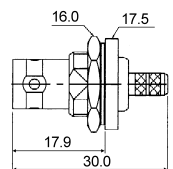

# BNC Connectors

**M557527**  
RIGHT ANGLE BNC MALE TO F FEMALE

**M55766**  
BNC MALE TO PAL FEMALE

**M55755**  
RIGHT ANGLE BNC MALE CLAMP TYPE  
(RG58U/59U)

**M55767**  
BNC FEMALE TO PAL FEMALE

**M55756**  
BNC FEMALE CHASSIS MOUNT  
CLAMP TYPE (RG58U/59U)

**M55771**  
BNC FEMALE PANEL MOUNT

**M55758**  
RIGHT ANGLE BNC FEMALE BULKHEAD  
**M55758T**  
TEFLON INSULATION

**M55772**  
RIGHT ANGLE BNC FEMALE PANEL MOUNT

**M55760**  
BNC FEMALE CHASSIS CRIMP TYPE  
(RG58U/59U)

**M55773**  
BNC MALE CRIMP TYPE (RG174U)  
**M55773T**  
TEFLON INSULATION

**M55762**  
DOUBLE BNC FEMALE  
CHASSIS MOUNT

**M557740**  
BNC FEMALE BULKHEAD LONG THREAD

**M55763**  
DOUBLE BNC FEMALE

**M55775**  
BNC FEMALE BULKHEAD CRIMP TYPE  
(RG174U)  
**M55775T**  
TEFLON  
INSULATION

**M55764**  
BNC FEMALE TO TNC FEMALE

**M55776**  
RIGHT ANGLE BNC MALE  
CRIMP TYPE (RG58U/59U)  
**M55776T**  
TEFLON  
INSULATION

**M55765**  
BNC MALE TO PAL MALE

**M55777**  
BNC FEMALE CRIMP TYPE (RG174U)  
**M55777T**  
TEFLON  
INSULATION