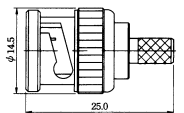

M55773
BNC MALE CRIMP TYPE (RG174U)
M55773T
TEFLON INSULATION