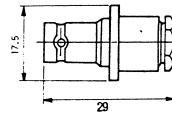

# BNC Connectors

**M557527**  
RIGHT ANGLE BNC MALE TO F FEMALE

**M55766**  
BNC MALE TO PAL FEMALE

**M55755**  
RIGHT ANGLE BNC MALE CLAMP TYPE  
(RG58U/59U)

**M55767**  
BNC FEMALE TO PAL FEMALE

**M55756**  
BNC FEMALE CHASSIS MOUNT  
CLAMP TYPE (RG58U/59U)