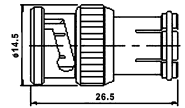

# BNC Connectors

**M557527**  
RIGHT ANGLE BNC MALE TO F FEMALE

**M55766**  
BNC MALE TO PAL FEMALE

**M55755**  
RIGHT ANGLE BNC MALE CLAMP TYPE  
(RG58U/59U)

**M55767**  
BNC FEMALE TO PAL FEMALE

**M55756**  
BNC FEMALE CHASSIS MOUNT  
CLAMP TYPE (RG58U/59U)