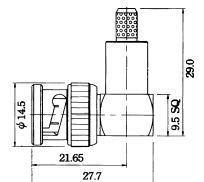

# BNC Connectors

**M557527**  
RIGHT ANGLE BNC MALE TO F FEMALE

**M55766**  
BNC MALE TO PAL FEMALE

**M55755**  
RIGHT ANGLE BNC MALE CLAMP TYPE  
(RG58U/59U)

**M55767**  
BNC FEMALE TO PAL FEMALE

**M55756**  
BNC FEMALE CHASSIS MOUNT  
CLAMP TYPE (RG58U/59U)

**M55771**  
BNC FEMALE PANEL MOUNT

**M55758**  
RIGHT ANGLE BNC FEMALE BULKHEAD  
**M55758T**  
TEFLON INSULATION

**M55772**  
RIGHT ANGLE BNC FEMALE PANEL MOUNT

**M55760**  
BNC FEMALE CHASSIS CRIMP TYPE  
(RG58U/59U)

**M55773**  
BNC MALE CRIMP TYPE (RG174U)  
**M55773T**  
TEFLON INSULATION

**M55762**  
DOUBLE BNC FEMALE  
CHASSIS MOUNT

**M557740**  
BNC FEMALE BULKHEAD LONG THREAD

**M55763**  
DOUBLE BNC FEMALE

**M55775**  
BNC FEMALE BULKHEAD CRIMP TYPE  
(RG174U)  
**M55775T**  
TEFLON  
INSULATION

**M55764**  
BNC FEMALE TO TNC FEMALE

**M55776**  
RIGHT ANGLE BNC MALE  
CRIMP TYPE (RG58U/59U)  
**M55776T**  
TEFLON  
INSULATION

**M55765**  
BNC MALE TO PAL MALE

**M55777**  
BNC FEMALE CRIMP TYPE (RG174U)  
**M55777T**  
TEFLON  
INSULATION