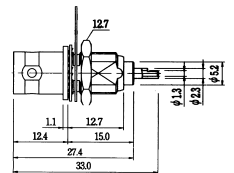

# BNC Connectors

**M557527**  
RIGHT ANGLE BNC MALE TO F FEMALE

**M55766**  
BNC MALE TO PAL FEMALE

**M55755**  
RIGHT ANGLE BNC MALE CLAMP TYPE  
(RG58U/59U)

**M55767**  
BNC FEMALE TO PAL FEMALE

**M55756**  
BNC FEMALE CHASSIS MOUNT  
CLAMP TYPE (RG58U/59U)

**M55771**  
BNC FEMALE PANEL MOUNT

**M55758**  
RIGHT ANGLE BNC FEMALE BULKHEAD  
**M55758T**  
TEFLON INSULATION

**M55772**  
RIGHT ANGLE BNC FEMALE PANEL MOUNT

**M55760**  
BNC FEMALE CHASSIS CRIMP TYPE  
(RG58U/59U)

**M55773**  
BNC MALE CRIMP TYPE (RG174U)  
**M55773T**  
TEFLON INSULATION

**M55762**  
DOUBLE BNC FEMALE  
CHASSIS MOUNT

**M557740**  
BNC FEMALE BULKHEAD LONG THREAD

**M55763**  
DOUBLE BNC FEMALE

**M55775**  
BNC FEMALE BULKHEAD CRIMP TYPE  
(RG174U)  
**M55775T**  
TEFLON  
INSULATION