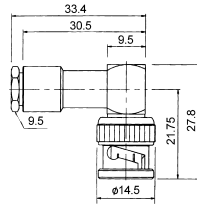

# BNC Connectors

**M557527**  
RIGHT ANGLE BNC MALE TO F FEMALE

**M55766**  
BNC MALE TO PAL FEMALE

**M55755**  
RIGHT ANGLE BNC MALE CLAMP TYPE  
(RG58U/59U)

**M55767**  
BNC FEMALE TO PAL FEMALE

**M55756**  
BNC FEMALE CHASSIS MOUNT  
CLAMP TYPE (RG58U/59U)

**M55771**  
BNC FEMALE PANEL MOUNT

**M55758**  
RIGHT ANGLE BNC FEMALE BULKHEAD  
**M55758T**  
TEFLON INSULATION

**M55772**  
RIGHT ANGLE BNC FEMALE PANEL MOUNT

**M55760**  
BNC FEMALE CHASSIS CRIMP TYPE  
(RG58U/59U)