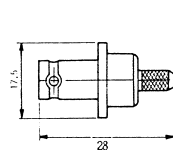

# BNC Connectors

**M557527**  
RIGHT ANGLE BNC MALE TO F FEMALE

**M55766**  
BNC MALE TO PAL FEMALE

**M55755**  
RIGHT ANGLE BNC MALE CLAMP TYPE  
(RG58U/59U)

**M55767**  
BNC FEMALE TO PAL FEMALE

**M55756**  
BNC FEMALE CHASSIS MOUNT  
CLAMP TYPE (RG58U/59U)

**M55771**  
BNC FEMALE PANEL MOUNT

**M55758**  
RIGHT ANGLE BNC FEMALE BULKHEAD  
**M55758T**  
TEFLON INSULATION

**M55772**  
RIGHT ANGLE BNC FEMALE PANEL MOUNT

**M55760**  
BNC FEMALE CHASSIS CRIMP TYPE  
(RG58U/59U)

**M55773**  
BNC MALE CRIMP TYPE (RG174U)  
**M55773T**  
TEFLON INSULATION

**M55762**  
DOUBLE BNC FEMALE  
CHASSIS MOUNT

**M557740**  
BNC FEMALE BULKHEAD LONG THREAD

**M55763**  
DOUBLE BNC FEMALE

**M55775**  
BNC FEMALE BULKHEAD CRIMP TYPE  
(RG174U)  
**M55775T**  
TEFLON  
INSULATION