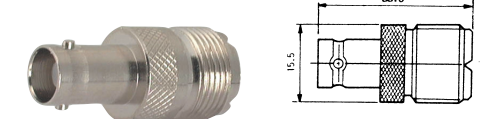

# BNC Connectors

**M5540**  
BNC MALE MOLDED TYPE (RG58U/59U)

**M5549**  
DOUBLE BNC FEMALE

**M5541**  
BNC MALE CLAMP TYPE (RG58U/59U/6AU)  
**M5541T**  
TEFLON INSULATION

**M5550**  
T-TYPE TRIPLE BNC FEMALE

**M5542**  
BNC FEMALE BULKHEAD  
**M5542T**  
TEFLON INSULATION

**M5551**  
T-TYPE BNC MALE TO DOUBLE BNC FEMALE

**M5543**  
BNC FEMALE CHASSIS MOUNT  
**M5543T**  
TEFLON INSULATION

**M5552**  
BNC FEMALE TO UHF FEMALE

**M5544**  
BNC MALE TO RCA PLUG

**M5553**  
BNC MALE TO F FEMALE

**M5545**  
BNC MALE TO RCA JACK

**M5554**  
BNC MALE TO UHF MALE

**M5546**  
RIGHT ANGLE BNC MALE TO BNC FEMALE

**M5555**  
BNC MALE TWIST ON TYPE (RG58U/59U)

**M5547**  
DOUBLE BNC MALE

**M5556**  
BNC FEMALE CLAMP TYPE (RG58U/59U)

**M5548**  
BNC FEMALE TO RCA PLUG

**M5557**  
BNC MALE QUICK CRIMP TYPE (RG58U/59U)