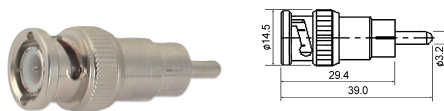

# BNC Connectors

**M5540**  
BNC MALE MOLDED TYPE (RG58U/59U)

**M5549**  
DOUBLE BNC FEMALE

**M5541**  
BNC MALE CLAMP TYPE (RG58U/59U/6AU)  
**M5541T**  
TEFLON INSULATION

**M5550**  
T-TYPE TRIPLE BNC FEMALE

**M5542**  
BNC FEMALE BULKHEAD  
**M5542T**  
TEFLON INSULATION

**M5551**  
T-TYPE BNC MALE TO DOUBLE BNC FEMALE

**M5543**  
BNC FEMALE CHASSIS MOUNT  
**M5543T**  
TEFLON INSULATION

**M5552**  
BNC FEMALE TO UHF FEMALE

**M5544**  
BNC MALE TO RCA PLUG

**M5553**  
BNC MALE TO F FEMALE

**M5545**  
BNC MALE TO RCA JACK

**M5554**  
BNC MALE TO UHF MALE

**M5546**  
RIGHT ANGLE BNC MALE TO BNC FEMALE

**M5555**  
BNC MALE TWIST ON TYPE (RG58U/59U)

**M5547**  
DOUBLE BNC MALE

**M5556**  
BNC FEMALE CLAMP TYPE (RG58U/59U)

**M5548**  
BNC FEMALE TO RCA PLUG

**M5557**  
BNC MALE QUICK CRIMP TYPE (RG58U/59U)