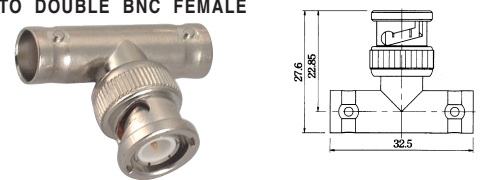

# BNC Connectors

**M5540**  
BNC MALE MOLDED TYPE (RG58U/59U)

**M5549**  
DOUBLE BNC FEMALE

**M5541**  
BNC MALE CLAMP TYPE (RG58U/59U/6AU)  
**M5541T**  
TEFLON INSULATION

**M5550**  
T-TYPE TRIPLE BNC FEMALE

**M5542**  
BNC FEMALE BULKHEAD  
**M5542T**  
TEFLON INSULATION

**M5551**  
T-TYPE BNC MALE TO DOUBLE BNC FEMALE

**M5543**  
BNC FEMALE CHASSIS MOUNT  
**M5543T**  
TEFLON INSULATION

**M5552**  
BNC FEMALE TO UHF FEMALE

**M5544**  
BNC MALE TO RCA PLUG

**M5553**  
BNC MALE TO F FEMALE

**M5545**  
BNC MALE TO RCA JACK

**M5554**  
BNC MALE TO UHF MALE

**M5546**  
RIGHT ANGLE BNC MALE TO BNC FEMALE

**M5555**  
BNC MALE TWIST ON TYPE (RG58U/59U)

**M5547**  
DOUBLE BNC MALE

**M5556**  
BNC FEMALE CLAMP TYPE (RG58U/59U)

**M5548**  
BNC FEMALE TO RCA PLUG

**M5557**  
BNC MALE QUICK CRIMP TYPE (RG58U/59U)