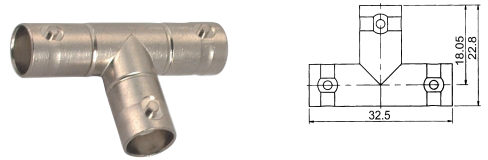

# BNC Connectors

**M5540**  
BNC MALE MOLDED TYPE (RG58U/59U)

**M5549**  
DOUBLE BNC FEMALE

**M5541**  
BNC MALE CLAMP TYPE (RG58U/59U/6AU)  
**M5541T**  
TEFLON INSULATION

**M5550**  
T-TYPE TRIPLE BNC FEMALE

**M5544**  
BNC MALE TO RCA PLUG

**M5553**  
BNC MALE TO F FEMALE

**M5545**  
BNC MALE TO RCA JACK

**M5554**  
BNC MALE TO UHF MALE

**M5546**  
RIGHT ANGLE BNC MALE TO BNC FEMALE

**M5555**  
BNC MALE TWIST ON TYPE (RG58U/59U)

**M5547**  
DOUBLE BNC MALE

**M5556**  
BNC FEMALE CLAMP TYPE (RG58U/59U)

**M5548**  
BNC FEMALE TO RCA PLUG

**M5557**  
BNC MALE QUICK CRIMP TYPE (RG58U/59U)