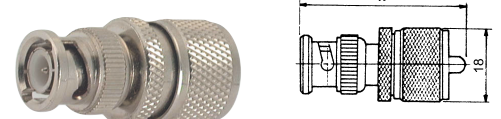

**M5542**  
BNC FEMALE BULKHEAD  
**M5542T**  
TEFLON INSULATION

**M5551**  
T-TYPE BNC MALE TO DOUBLE BNC FEMALE

**M5543**  
BNC FEMALE CHASSIS MOUNT  
**M5543T**  
TEFLON INSULATION

**M5552**  
BNC FEMALE TO UHF FEMALE

**M5544**  
BNC MALE TO RCA PLUG

**M5553**  
BNC MALE TO F FEMALE

**M5545**  
BNC MALE TO RCA JACK

**M5554**  
BNC MALE TO UHF MALE

**M5546**  
RIGHT ANGLE BNC MALE TO BNC FEMALE

**M5555**  
BNC MALE TWIST ON TYPE (RG58U/59U)

**M5547**  
DOUBLE BNC MALE

**M5556**  
BNC FEMALE CLAMP TYPE (RG58U/59U)

**M5548**  
BNC FEMALE TO RCA PLUG

**M5557**  
BNC MALE QUICK CRIMP TYPE (RG58U/59U)