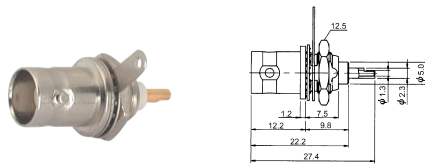

# BNC Connectors

**M5540**  
BNC MALE MOLDED TYPE (RG58U/59U)

**M5549**  
DOUBLE BNC FEMALE

**M5541**  
BNC MALE CLAMP TYPE (RG58U/59U/6AU)  
**M5541T**  
TEFLON INSULATION

**M5550**  
T-TYPE TRIPLE BNC FEMALE

**M5542**  
BNC FEMALE BULKHEAD  
**M5542T**  
TEFLON INSULATION

**M5551**  
T-TYPE BNC MALE TO DOUBLE BNC FEMALE

**M5543**  
BNC FEMALE CHASSIS MOUNT  
**M5543T**  
TEFLON INSULATION

**M5552**  
BNC FEMALE TO UHF FEMALE

**M5544**  
BNC MALE TO RCA PLUG

**M5553**  
BNC MALE TO F FEMALE

**M5545**  
BNC MALE TO RCA JACK

**M5554**  
BNC MALE TO UHF MALE

**M5546**  
RIGHT ANGLE BNC MALE TO BNC FEMALE

**M5555**  
BNC MALE TWIST ON TYPE (RG58U/59U)

**M5547**  
DOUBLE BNC MALE

**M5556**  
BNC FEMALE CLAMP TYPE (RG58U/59U)

**M5548**  
BNC FEMALE TO RCA PLUG

**M5557**  
BNC MALE QUICK CRIMP TYPE (RG58U/59U)