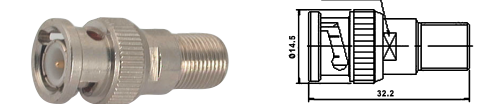

**M5542**  
BNC FEMALE BULKHEAD  
**M5542T**  
TEFLON INSULATION

**M5551**  
T-TYPE BNC MALE TO DOUBLE BNC FEMALE

**M5543**  
BNC FEMALE CHASSIS MOUNT  
**M5543T**  
TEFLON INSULATION

**M5552**  
BNC FEMALE TO UHF FEMALE

**M5544**  
BNC MALE TO RCA PLUG

**M5553**  
BNC MALE TO F FEMALE

**M5545**  
BNC MALE TO RCA JACK

**M5554**  
BNC MALE TO UHF MALE

**M5546**  
RIGHT ANGLE BNC MALE TO BNC FEMALE

**M5555**  
BNC MALE TWIST ON TYPE (RG58U/59U)

**M5547**  
DOUBLE BNC MALE

**M5556**  
BNC FEMALE CLAMP TYPE (RG58U/59U)

**M5548**  
BNC FEMALE TO RCA PLUG

**M5557**  
BNC MALE QUICK CRIMP TYPE (RG58U/59U)