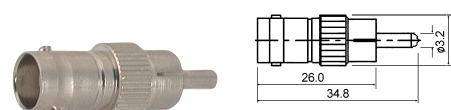

**M5542**  
BNC FEMALE BULKHEAD  
**M5542T**  
TEFLON INSULATION

**M5551**  
T-TYPE BNC MALE TO DOUBLE BNC FEMALE

**M5543**  
BNC FEMALE CHASSIS MOUNT  
**M5543T**  
TEFLON INSULATION

**M5552**  
BNC FEMALE TO UHF FEMALE

**M5544**  
BNC MALE TO RCA PLUG

**M5553**  
BNC MALE TO F FEMALE

**M5545**  
BNC MALE TO RCA JACK

**M5554**  
BNC MALE TO UHF MALE

**M5546**  
RIGHT ANGLE BNC MALE TO BNC FEMALE

**M5555**  
BNC MALE TWIST ON TYPE (RG58U/59U)

**M5547**  
DOUBLE BNC MALE

**M5556**  
BNC FEMALE CLAMP TYPE (RG58U/59U)

**M5548**  
BNC FEMALE TO RCA PLUG

**M5557**  
BNC MALE QUICK CRIMP TYPE (RG58U/59U)