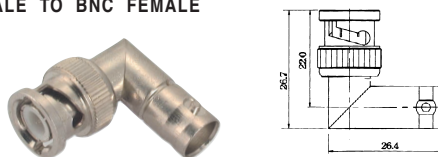

**M5542**  
BNC FEMALE BULKHEAD  
**M5542T**  
TEFLON INSULATION

**M5551**  
T-TYPE BNC MALE TO DOUBLE BNC FEMALE

**M5543**  
BNC FEMALE CHASSIS MOUNT  
**M5543T**  
TEFLON INSULATION

**M5552**  
BNC FEMALE TO UHF FEMALE

**M5544**  
BNC MALE TO RCA PLUG

**M5553**  
BNC MALE TO F FEMALE

**M5545**  
BNC MALE TO RCA JACK

**M5554**  
BNC MALE TO UHF MALE

**M5546**  
RIGHT ANGLE BNC MALE TO BNC FEMALE

**M5555**  
BNC MALE TWIST ON TYPE (RG58U/59U)

**M5547**  
DOUBLE BNC MALE

**M5556**  
BNC FEMALE CLAMP TYPE (RG58U/59U)

**M5548**  
BNC FEMALE TO RCA PLUG

**M5557**  
BNC MALE QUICK CRIMP TYPE (RG58U/59U)