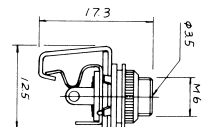

K3513
1/4" MONO JACK
K3514
1/4" STEREO JACK

K3591
2-CONDUCTOR OPEN CIRCUIT 3.5mm PHONE JACK

K3515
1/4" MONO JACK W/CABLE PROTECTOR
K3516
1/4" STEREO JACK W/CABLE PROTECTOR

K3592
2-CONDUCTOR CLOSED CIRCUIT 3.5mm PHONE JACK

K3530
2.5mm MONO JACK
K3533
3.5mm MONO JACK
K3534
3.5mm STEREO JACK

K3593
2-CONDUCTOR OPEN CIRCUIT 2.5mm PHONE JACK

K3543
1/4" MONO JACK
K3544
1/4" STEREO JACK

K3594
2-CONDUCTOR CLOSED CIRCUIT 2.5mm PHONE JACK