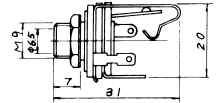

Phone Jack

K3500
2.5mm MONO JACK
K35001
2.5mm STEREO JACK

K356
2-CONDUCTOR OPEN CIRCUIT 1/4" PHONE JACK

K3501
2.5mm MONO JACK W/CABLE PROTECTOR
K3502
2.5mm STEREO JACK W/CABLE PROTECTOR

K357
2-CONDUCTOR CLOSED CIRCUIT 1/4" PHONE JACK

K3503
3.5mm MONO JACK
K3504
3.5mm STEREO JACK

K358
3-CONDUCTOR OPEN CIRCUIT 1/4" PHONE JACK

K3505
3.5mm MONO JACK W/CABLE PROTECTOR
K3506
3.5mm STEREO JACK W/CABLE PROTECTOR

K359
3-CONDUCTOR CLOSED CIRCUIT 1/4" PHONE JACK