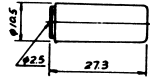

Phone Jack

K3500
2.5mm MONO JACK
K35001
2.5mm STEREO JACK

K356
2-CONDUCTOR OPEN CIRCUIT 1/4" PHONE JACK

K3501
2.5mm MONO JACK W/CABLE PROTECTOR
K3502
2.5mm STEREO JACK W/CABLE PROTECTOR

K357
2-CONDUCTOR CLOSED CIRCUIT 1/4" PHONE JACK