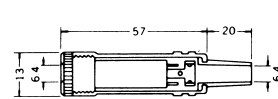

K3530
2.5mm MONO JACK
K3533
3.5mm MONO JACK
K3534
3.5mm STEREO JACK

K3593
2-CONDUCTOR OPEN CIRCUIT 2.5mm PHONE JACK

K3543
1/4" MONO JACK
K3544
1/4" STEREO JACK

K3594
2-CONDUCTOR CLOSED CIRCUIT 2.5mm PHONE JACK

K3535
3.5mm MONO JACK W/CABLE PROTECTOR
K3536
3.5mm STEREO JACK W/CABLE PROTECTOR

K3545
1/4" MONO JACK W/ CABLE PROTECTOR

K3546
1/4" STEREO JACK W/ CABLE PROTECTOR