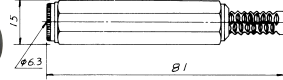

K3503
3.5mm MONO JACK
K3504
3.5mm STEREO JACK

K358
3-CONDUCTOR OPEN CIRCUIT 1/4" PHONE JACK

K3505
3.5mm MONO JACK W/CABLE PROTECTOR
K3506
3.5mm STEREO JACK W/CABLE PROTECTOR

K359
3-CONDUCTOR CLOSED CIRCUIT 1/4" PHONE JACK

K3513
1/4" MONO JACK
K3514
1/4" STEREO JACK

K3591
2-CONDUCTOR OPEN CIRCUIT 3.5mm PHONE JACK

K3515
1/4" MONO JACK W/CABLE PROTECTOR
K3516
1/4" STEREO JACK W/CABLE PROTECTOR

K3592
2-CONDUCTOR CLOSED CIRCUIT 3.5mm PHONE JACK