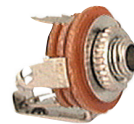

K3503
3.5mm MONO JACK
K3504
3.5mm STEREO JACK

K358
3-CONDUCTOR OPEN CIRCUIT 1/4" PHONE JACK

K3505
3.5mm MONO JACK W/CABLE PROTECTOR
K3506
3.5mm STEREO JACK W/CABLE PROTECTOR

K359
3-CONDUCTOR CLOSED CIRCUIT 1/4" PHONE JACK

K3513
1/4" MONO JACK
K3514
1/4" STEREO JACK

K3591
2-CONDUCTOR OPEN CIRCUIT 3.5mm PHONE JACK

K3515
1/4" MONO JACK W/CABLE PROTECTOR
K3516
1/4" STEREO JACK W/CABLE PROTECTOR

K3592
2-CONDUCTOR CLOSED CIRCUIT 3.5mm PHONE JACK

K3530
2.5mm MONO JACK
K3533
3.5mm MONO JACK
K3534
3.5mm STEREO JACK

K3593
2-CONDUCTOR OPEN CIRCUIT 2.5mm PHONE JACK

K3543
1/4" MONO JACK
K3544
1/4" STEREO JACK

K3594
2-CONDUCTOR CLOSED CIRCUIT 2.5mm PHONE JACK