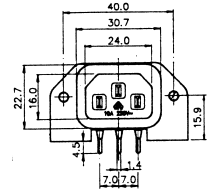

# AC Socket

**K241**  
PANEL MOUNT AC SOCKET  
TERMINAL 4.8mm

**K24134**  
PANEL MOUNT AC SOCKET

**K2412**  
PANEL MOUNT AC SOCKET  
TERMINAL 4.8mm

**K2414**  
PANEL MOUNT AC SOCKET  
TERMINAL 4.8mm

**K2413**  
PANEL MOUNT AC SOCKET W/O FUSE  
TERMINAL 4.8mm

**K2415**  
PANEL MOUNT AC SOCKET  
TERMINAL 4.8mm

**K24132**  
PANEL MOUNT AC SOCKET W/O FUSE  
TERMINAL 4.8mm

**K241530**  
PANEL MOUNT MULTI AC SOCKET  
TERMINAL 4.8mm

**K24133**  
PANEL MOUNT AC SOCKET W/O FUSE  
TERMINAL 4.8mm