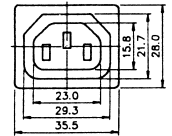

AC Socket

K241530
PANEL MOUNT MULTI AC SOCKET
TERMINAL 4.8mm