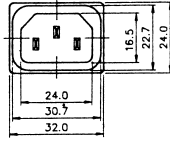

# AC Socket

**K241**  
PANEL MOUNT AC SOCKET  
TERMINAL 4.8mm

**K24134**  
PANEL MOUNT AC SOCKET

**K2412**  
PANEL MOUNT AC SOCKET  
TERMINAL 4.8mm

**K2414**  
PANEL MOUNT AC SOCKET  
TERMINAL 4.8mm

**K2413**  
PANEL MOUNT AC SOCKET W/O FUSE  
TERMINAL 4.8mm