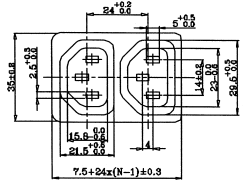

# AC Socket

**K241**  
PANEL MOUNT AC SOCKET  
TERMINAL 4.8mm

**K24134**  
PANEL MOUNT AC SOCKET

**K2412**  
PANEL MOUNT AC SOCKET  
TERMINAL 4.8mm

**K2414**  
PANEL MOUNT AC SOCKET  
TERMINAL 4.8mm

**K2413**  
PANEL MOUNT AC SOCKET W/O FUSE  
TERMINAL 4.8mm

**K2415**  
PANEL MOUNT AC SOCKET  
TERMINAL 4.8mm

**K24132**  
PANEL MOUNT AC SOCKET W/O FUSE  
TERMINAL 4.8mm

**K241530**  
PANEL MOUNT MULTI AC SOCKET  
TERMINAL 4.8mm

**K24133**  
PANEL MOUNT AC SOCKET W/O FUSE  
TERMINAL 4.8mm