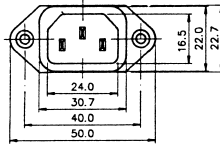

# AC Socket

**K241**  
PANEL MOUNT AC SOCKET  
TERMINAL 4.8mm

**K24134**  
PANEL MOUNT AC SOCKET

**K2412**  
PANEL MOUNT AC SOCKET  
TERMINAL 4.8mm

**K2414**  
PANEL MOUNT AC SOCKET  
TERMINAL 4.8mm

**K2413**  
PANEL MOUNT AC SOCKET W/O FUSE  
TERMINAL 4.8mm