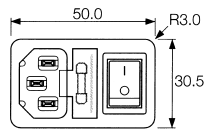

**K2415**  
PANEL MOUNT AC SOCKET  
TERMINAL 4.8mm

**K24132**  
PANEL MOUNT AC SOCKET W/O FUSE  
TERMINAL 4.8mm

**K241530**  
PANEL MOUNT MULTI AC SOCKET  
TERMINAL 4.8mm

**K24133**  
PANEL MOUNT AC SOCKET W/O FUSE  
TERMINAL 4.8mm