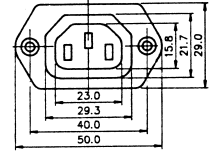

# AC Socket

**K241**  
PANEL MOUNT AC SOCKET  
TERMINAL 4.8mm

**K24134**  
PANEL MOUNT AC SOCKET

**K2412**  
PANEL MOUNT AC SOCKET  
TERMINAL 4.8mm

**K2414**  
PANEL MOUNT AC SOCKET  
TERMINAL 4.8mm

**K2413**  
PANEL MOUNT AC SOCKET W/O FUSE  
TERMINAL 4.8mm