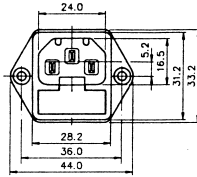

# AC Socket

**K241**  
PANEL MOUNT AC SOCKET  
TERMINAL 4.8mm

**K24134**  
PANEL MOUNT AC SOCKET

**K2412**  
PANEL MOUNT AC SOCKET  
TERMINAL 4.8mm

**K2414**  
PANEL MOUNT AC SOCKET  
TERMINAL 4.8mm

**K2413**  
PANEL MOUNT AC SOCKET W/O FUSE  
TERMINAL 4.8mm

**K2415**  
PANEL MOUNT AC SOCKET  
TERMINAL 4.8mm

**K24132**  
PANEL MOUNT AC SOCKET W/O FUSE  
TERMINAL 4.8mm

**K241530**  
PANEL MOUNT MULTI AC SOCKET  
TERMINAL 4.8mm

**K24133**  
PANEL MOUNT AC SOCKET W/O FUSE  
TERMINAL 4.8mm