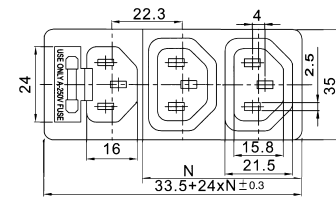

**K241532**  
PANEL MOUNT MULTI AC SOCKET  
TERMINAL 4.8mm

**K241335**  
PANEL MOUNT AC SOCKET W/O FUSE  
TERMINAL 4.8mm

**K241534**  
PANEL MOUNT MULTI AC SOCKET W/O FUSE  
TERMINAL 4.8mm

**K241560**  
PANEL MOUNT MULTI AC SOCKET W/O FUSE  
TERMINAL 4.8mm