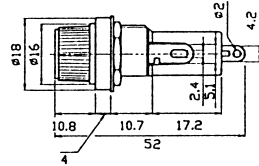

# Fuse Holder

**K220**  
FUSE HOLDER 6.4Ø X 30mm  
250V 10A

**K2271**  
FUSE HOLDER 6.4Ø X 30mm  
250V 15A

**K2201**  
FUSE HOLDER 6.4Ø X 30mm  
250V 10A

**K2281**  
FUSE HOLDER 6.4Ø X 30mm  
250V 15A

**K221**  
FUSE HOLDER 5.2Ø X 20mm  
250V 10A

**K229**  
FUSE HOLDER 6.4Ø X 30mm  
250V 10A

**K2211**  
FUSE HOLDER 5.2Ø X 20mm  
250V 10A

**K2291**  
FUSE HOLDER 6.4Ø X 30mm  
250V 10A

**K223**  
FUSE HOLDER 6.4Ø X 30mm  
250V 10A

**K2301**  
FUSE HOLDER 10.3Ø X 38mm  
600V 30A

**K2241**  
FUSE HOLDER 6.4Ø X 30mm  
250V 10A

**K2311**  
FUSE HOLDER 6.4Ø X 30mm  
250V 10A

**K2251**  
FUSE HOLDER 5.2Ø X 20mm  
250V 10A

**K2341**  
FUSE HOLDER (USING FUSE 6.4Ø X 30mm)  
STANDARD LEAD LENGTH 300mm

**K2252**  
FUSE HOLDER 5.2Ø X 20mm  
250V 10A

**K23411**  
FUSE HOLDER (USING FUSE 5.2Ø X 20mm)  
STANDARD LEAD LENGTH 200mm

**K2261**  
FUSE HOLDER 5.2Ø X 20mm  
250V 10A

**K23412**  
FUSE HOLDER BAKELITE (USING FUSE 6.4Ø X 30mm)  
STANDARD LEAD LENGTH 300mm