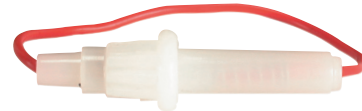

# Fuse Holder

**K220**  
FUSE HOLDER 6.4Ø X 30mm  
250V 10A

**K2271**  
FUSE HOLDER 6.4Ø X 30mm  
250V 15A

**K2201**  
FUSE HOLDER 6.4Ø X 30mm  
250V 10A

**K2281**  
FUSE HOLDER 6.4Ø X 30mm  
250V 15A

**K221**  
FUSE HOLDER 5.2Ø X 20mm  
250V 10A

**K229**  
FUSE HOLDER 6.4Ø X 30mm  
250V 10A

**K2211**  
FUSE HOLDER 5.2Ø X 20mm  
250V 10A

**K2291**  
FUSE HOLDER 6.4Ø X 30mm  
250V 10A

**K223**  
FUSE HOLDER 6.4Ø X 30mm  
250V 10A

**K2301**  
FUSE HOLDER 10.3Ø X 38mm  
600V 30A

**K2241**  
FUSE HOLDER 6.4Ø X 30mm  
250V 10A

**K2311**  
FUSE HOLDER 6.4Ø X 30mm  
250V 10A

**K2251**  
FUSE HOLDER 5.2Ø X 20mm  
250V 10A

**K2341**  
FUSE HOLDER (USING FUSE 6.4Ø X 30mm)  
STANDARD LEAD LENGTH 300mm

**K2252**  
FUSE HOLDER 5.2Ø X 20mm  
250V 10A

**K23411**  
FUSE HOLDER (USING FUSE 5.2Ø X 20mm)  
STANDARD LEAD LENGTH 200mm

**K2261**  
FUSE HOLDER 5.2Ø X 20mm  
250V 10A

**K23412**  
FUSE HOLDER BAKELITE (USING FUSE 6.4Ø X 30mm)  
STANDARD LEAD LENGTH 300mm