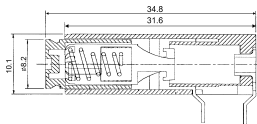

**K229**  
FUSE HOLDER 6.4Ø X 30mm  
250V 10A

**K2211**  
FUSE HOLDER 5.2Ø X 20mm  
250V 10A

**K2291**  
FUSE HOLDER 6.4Ø X 30mm  
250V 10A

**K223**  
FUSE HOLDER 6.4Ø X 30mm  
250V 10A

**K2301**  
FUSE HOLDER 10.3Ø X 38mm  
600V 30A

**K2241**  
FUSE HOLDER 6.4Ø X 30mm  
250V 10A

**K2311**  
FUSE HOLDER 6.4Ø X 30mm  
250V 10A

**K2251**  
FUSE HOLDER 5.2Ø X 20mm  
250V 10A

**K2341**  
FUSE HOLDER (USING FUSE 6.4Ø X 30mm)  
STANDARD LEAD LENGTH 300mm

**K2252**  
FUSE HOLDER 5.2Ø X 20mm  
250V 10A

**K23411**  
FUSE HOLDER (USING FUSE 5.2Ø X 20mm)  
STANDARD LEAD LENGTH 200mm

**K2261**  
FUSE HOLDER 5.2Ø X 20mm  
250V 10A

**K23412**  
FUSE HOLDER BAKELITE (USING FUSE 6.4Ø X 30mm)  
STANDARD LEAD LENGTH 300mm