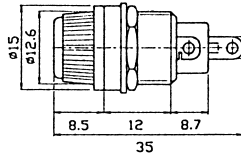

# Fuse Holder

**K220**  
FUSE HOLDER 6.4Ø X 30mm  
250V 10A

**K2271**  
FUSE HOLDER 6.4Ø X 30mm  
250V 15A

**K2201**  
FUSE HOLDER 6.4Ø X 30mm  
250V 10A

**K2281**  
FUSE HOLDER 6.4Ø X 30mm  
250V 15A

**K221**  
FUSE HOLDER 5.2Ø X 20mm  
250V 10A

**K229**  
FUSE HOLDER 6.4Ø X 30mm  
250V 10A

**K2211**  
FUSE HOLDER 5.2Ø X 20mm  
250V 10A

**K2291**  
FUSE HOLDER 6.4Ø X 30mm  
250V 10A

**K223**  
FUSE HOLDER 6.4Ø X 30mm  
250V 10A

**K2301**  
FUSE HOLDER 10.3Ø X 38mm  
600V 30A

**K2241**  
FUSE HOLDER 6.4Ø X 30mm  
250V 10A

**K2311**  
FUSE HOLDER 6.4Ø X 30mm  
250V 10A

**K2251**  
FUSE HOLDER 5.2Ø X 20mm  
250V 10A

**K2341**  
FUSE HOLDER (USING FUSE 6.4Ø X 30mm)  
STANDARD LEAD LENGTH 300mm

**K2252**  
FUSE HOLDER 5.2Ø X 20mm  
250V 10A

**K23411**  
FUSE HOLDER (USING FUSE 5.2Ø X 20mm)  
STANDARD LEAD LENGTH 200mm

**K2261**  
FUSE HOLDER 5.2Ø X 20mm  
250V 10A

**K23412**  
FUSE HOLDER BAKELITE (USING FUSE 6.4Ø X 30mm)  
STANDARD LEAD LENGTH 300mm