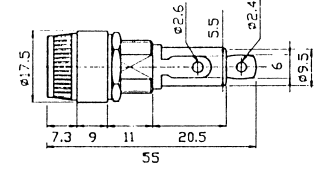

# Fuse Holder

**K220**  
FUSE HOLDER 6.4Ø X 30mm  
250V 10A

**K2271**  
FUSE HOLDER 6.4Ø X 30mm  
250V 15A

**K2201**  
FUSE HOLDER 6.4Ø X 30mm  
250V 10A

**K2281**  
FUSE HOLDER 6.4Ø X 30mm  
250V 15A

**K221**  
FUSE HOLDER 5.2Ø X 20mm  
250V 10A

**K229**  
FUSE HOLDER 6.4Ø X 30mm  
250V 10A

**K2211**  
FUSE HOLDER 5.2Ø X 20mm  
250V 10A

**K2291**  
FUSE HOLDER 6.4Ø X 30mm  
250V 10A

**K223**  
FUSE HOLDER 6.4Ø X 30mm  
250V 10A

**K2301**  
FUSE HOLDER 10.3Ø X 38mm  
600V 30A

**K2241**  
FUSE HOLDER 6.4Ø X 30mm  
250V 10A

**K2311**  
FUSE HOLDER 6.4Ø X 30mm  
250V 10A

**K2251**  
FUSE HOLDER 5.2Ø X 20mm  
250V 10A

**K2341**  
FUSE HOLDER (USING FUSE 6.4Ø X 30mm)  
STANDARD LEAD LENGTH 300mm

**K2252**  
FUSE HOLDER 5.2Ø X 20mm  
250V 10A

**K23411**  
FUSE HOLDER (USING FUSE 5.2Ø X 20mm)  
STANDARD LEAD LENGTH 200mm

**K2261**  
FUSE HOLDER 5.2Ø X 20mm  
250V 10A

**K23412**  
FUSE HOLDER BAKELITE (USING FUSE 6.4Ø X 30mm)  
STANDARD LEAD LENGTH 300mm