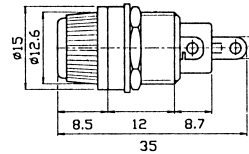

# Fuse Holder

**K220**  
FUSE HOLDER 6.4Ø X 30mm  
250V 10A

**K2271**  
FUSE HOLDER 6.4Ø X 30mm  
250V 15A

**K2201**  
FUSE HOLDER 6.4Ø X 30mm  
250V 10A

**K2281**  
FUSE HOLDER 6.4Ø X 30mm  
250V 15A

**K221**  
FUSE HOLDER 5.2Ø X 20mm  
250V 10A

**K229**  
FUSE HOLDER 6.4Ø X 30mm  
250V 10A

**K2211**  
FUSE HOLDER 5.2Ø X 20mm  
250V 10A

**K2291**  
FUSE HOLDER 6.4Ø X 30mm  
250V 10A

**K223**  
FUSE HOLDER 6.4Ø X 30mm  
250V 10A

**K2301**  
FUSE HOLDER 10.3Ø X 38mm  
600V 30A

**K2241**  
FUSE HOLDER 6.4Ø X 30mm  
250V 10A

**K2311**  
FUSE HOLDER 6.4Ø X 30mm  
250V 10A

**K2251**  
FUSE HOLDER 5.2Ø X 20mm  
250V 10A

**K2341**  
FUSE HOLDER (USING FUSE 6.4Ø X 30mm)  
STANDARD LEAD LENGTH 300mm

**K2252**  
FUSE HOLDER 5.2Ø X 20mm  
250V 10A

**K23411**  
FUSE HOLDER (USING FUSE 5.2Ø X 20mm)  
STANDARD LEAD LENGTH 200mm

**K2261**  
FUSE HOLDER 5.2Ø X 20mm  
250V 10A

**K23412**  
FUSE HOLDER BAKELITE (USING FUSE 6.4Ø X 30mm)  
STANDARD LEAD LENGTH 300mm