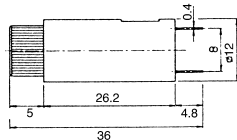

**K229**  
FUSE HOLDER 6.4Ø X 30mm  
250V 10A

**K2211**  
FUSE HOLDER 5.2Ø X 20mm  
250V 10A

**K2291**  
FUSE HOLDER 6.4Ø X 30mm  
250V 10A

**K223**  
FUSE HOLDER 6.4Ø X 30mm  
250V 10A

**K2301**  
FUSE HOLDER 10.3Ø X 38mm  
600V 30A

**K2241**  
FUSE HOLDER 6.4Ø X 30mm  
250V 10A

**K2311**  
FUSE HOLDER 6.4Ø X 30mm  
250V 10A

**K2251**  
FUSE HOLDER 5.2Ø X 20mm  
250V 10A

**K2341**  
FUSE HOLDER (USING FUSE 6.4Ø X 30mm)  
STANDARD LEAD LENGTH 300mm

**K2252**  
FUSE HOLDER 5.2Ø X 20mm  
250V 10A

**K23411**  
FUSE HOLDER (USING FUSE 5.2Ø X 20mm)  
STANDARD LEAD LENGTH 200mm

**K2261**  
FUSE HOLDER 5.2Ø X 20mm  
250V 10A

**K23412**  
FUSE HOLDER BAKELITE (USING FUSE 6.4Ø X 30mm)  
STANDARD LEAD LENGTH 300mm