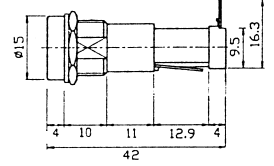

# Fuse Holder

**K220**  
FUSE HOLDER 6.4Ø X 30mm  
250V 10A

**K2271**  
FUSE HOLDER 6.4Ø X 30mm  
250V 15A

**K2201**  
FUSE HOLDER 6.4Ø X 30mm  
250V 10A

**K2281**  
FUSE HOLDER 6.4Ø X 30mm  
250V 15A

**K221**  
FUSE HOLDER 5.2Ø X 20mm  
250V 10A

**K229**  
FUSE HOLDER 6.4Ø X 30mm  
250V 10A

**K2211**  
FUSE HOLDER 5.2Ø X 20mm  
250V 10A

**K2291**  
FUSE HOLDER 6.4Ø X 30mm  
250V 10A

**K223**  
FUSE HOLDER 6.4Ø X 30mm  
250V 10A

**K2301**  
FUSE HOLDER 10.3Ø X 38mm  
600V 30A

**K2241**  
FUSE HOLDER 6.4Ø X 30mm  
250V 10A

**K2311**  
FUSE HOLDER 6.4Ø X 30mm  
250V 10A

**K2251**  
FUSE HOLDER 5.2Ø X 20mm  
250V 10A

**K2341**  
FUSE HOLDER (USING FUSE 6.4Ø X 30mm)  
STANDARD LEAD LENGTH 300mm

**K2252**  
FUSE HOLDER 5.2Ø X 20mm  
250V 10A

**K23411**  
FUSE HOLDER (USING FUSE 5.2Ø X 20mm)  
STANDARD LEAD LENGTH 200mm

**K2261**  
FUSE HOLDER 5.2Ø X 20mm  
250V 10A

**K23412**  
FUSE HOLDER BAKELITE (USING FUSE 6.4Ø X 30mm)  
STANDARD LEAD LENGTH 300mm