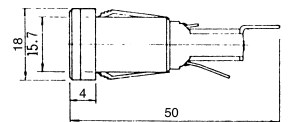

**K229**  
FUSE HOLDER 6.4Ø X 30mm  
250V 10A

**K2211**  
FUSE HOLDER 5.2Ø X 20mm  
250V 10A

**K2291**  
FUSE HOLDER 6.4Ø X 30mm  
250V 10A

**K223**  
FUSE HOLDER 6.4Ø X 30mm  
250V 10A

**K2301**  
FUSE HOLDER 10.3Ø X 38mm  
600V 30A

**K2241**  
FUSE HOLDER 6.4Ø X 30mm  
250V 10A

**K2311**  
FUSE HOLDER 6.4Ø X 30mm  
250V 10A

**K2251**  
FUSE HOLDER 5.2Ø X 20mm  
250V 10A

**K2341**  
FUSE HOLDER (USING FUSE 6.4Ø X 30mm)  
STANDARD LEAD LENGTH 300mm