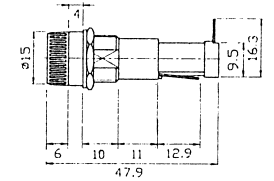

# Fuse Holder

**K220**  
FUSE HOLDER 6.4Ø X 30mm  
250V 10A

**K2271**  
FUSE HOLDER 6.4Ø X 30mm  
250V 15A

**K2201**  
FUSE HOLDER 6.4Ø X 30mm  
250V 10A

**K2281**  
FUSE HOLDER 6.4Ø X 30mm  
250V 15A

**K221**  
FUSE HOLDER 5.2Ø X 20mm  
250V 10A

**K229**  
FUSE HOLDER 6.4Ø X 30mm  
250V 10A

**K2211**  
FUSE HOLDER 5.2Ø X 20mm  
250V 10A

**K2291**  
FUSE HOLDER 6.4Ø X 30mm  
250V 10A

**K223**  
FUSE HOLDER 6.4Ø X 30mm  
250V 10A

**K2301**  
FUSE HOLDER 10.3Ø X 38mm  
600V 30A

**K2241**  
FUSE HOLDER 6.4Ø X 30mm  
250V 10A

**K2311**  
FUSE HOLDER 6.4Ø X 30mm  
250V 10A

**K2251**  
FUSE HOLDER 5.2Ø X 20mm  
250V 10A

**K2341**  
FUSE HOLDER (USING FUSE 6.4Ø X 30mm)  
STANDARD LEAD LENGTH 300mm

**K2252**  
FUSE HOLDER 5.2Ø X 20mm  
250V 10A

**K23411**  
FUSE HOLDER (USING FUSE 5.2Ø X 20mm)  
STANDARD LEAD LENGTH 200mm

**K2261**  
FUSE HOLDER 5.2Ø X 20mm  
250V 10A

**K23412**  
FUSE HOLDER BAKELITE (USING FUSE 6.4Ø X 30mm)  
STANDARD LEAD LENGTH 300mm