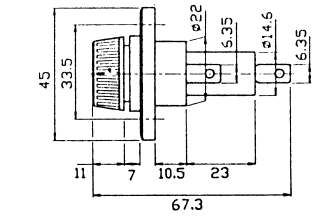

**K229**  
FUSE HOLDER 6.4Ø X 30mm  
250V 10A

**K2211**  
FUSE HOLDER 5.2Ø X 20mm  
250V 10A

**K2291**  
FUSE HOLDER 6.4Ø X 30mm  
250V 10A

**K223**  
FUSE HOLDER 6.4Ø X 30mm  
250V 10A

**K2301**  
FUSE HOLDER 10.3Ø X 38mm  
600V 30A

**K2241**  
FUSE HOLDER 6.4Ø X 30mm  
250V 10A

**K2311**  
FUSE HOLDER 6.4Ø X 30mm  
250V 10A

**K2251**  
FUSE HOLDER 5.2Ø X 20mm  
250V 10A

**K2341**  
FUSE HOLDER (USING FUSE 6.4Ø X 30mm)  
STANDARD LEAD LENGTH 300mm

**K2252**  
FUSE HOLDER 5.2Ø X 20mm  
250V 10A

**K23411**  
FUSE HOLDER (USING FUSE 5.2Ø X 20mm)  
STANDARD LEAD LENGTH 200mm

**K2261**  
FUSE HOLDER 5.2Ø X 20mm  
250V 10A

**K23412**  
FUSE HOLDER BAKELITE (USING FUSE 6.4Ø X 30mm)  
STANDARD LEAD LENGTH 300mm