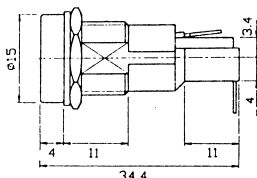

**K229**  
FUSE HOLDER 6.4Ø X 30mm  
250V 10A

**K2211**  
FUSE HOLDER 5.2Ø X 20mm  
250V 10A

**K2291**  
FUSE HOLDER 6.4Ø X 30mm  
250V 10A

**K223**  
FUSE HOLDER 6.4Ø X 30mm  
250V 10A

**K2301**  
FUSE HOLDER 10.3Ø X 38mm  
600V 30A

**K2241**  
FUSE HOLDER 6.4Ø X 30mm  
250V 10A

**K2311**  
FUSE HOLDER 6.4Ø X 30mm  
250V 10A

**K2251**  
FUSE HOLDER 5.2Ø X 20mm  
250V 10A

**K2341**  
FUSE HOLDER (USING FUSE 6.4Ø X 30mm)  
STANDARD LEAD LENGTH 300mm

**K2252**  
FUSE HOLDER 5.2Ø X 20mm  
250V 10A

**K23411**  
FUSE HOLDER (USING FUSE 5.2Ø X 20mm)  
STANDARD LEAD LENGTH 200mm

**K2261**  
FUSE HOLDER 5.2Ø X 20mm  
250V 10A

**K23412**  
FUSE HOLDER BAKELITE (USING FUSE 6.4Ø X 30mm)  
STANDARD LEAD LENGTH 300mm