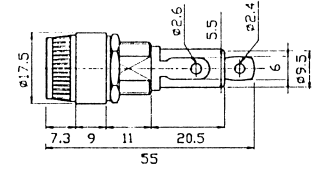

# Fuse Holder

**K220**  
FUSE HOLDER 6.4Ø X 30mm  
250V 10A

**K2271**  
FUSE HOLDER 6.4Ø X 30mm  
250V 15A

**K2201**  
FUSE HOLDER 6.4Ø X 30mm  
250V 10A

**K2281**  
FUSE HOLDER 6.4Ø X 30mm  
250V 15A

**K221**  
FUSE HOLDER 5.2Ø X 20mm  
250V 10A

**K229**  
FUSE HOLDER 6.4Ø X 30mm  
250V 10A

**K2211**  
FUSE HOLDER 5.2Ø X 20mm  
250V 10A

**K2291**  
FUSE HOLDER 6.4Ø X 30mm  
250V 10A

**K223**  
FUSE HOLDER 6.4Ø X 30mm  
250V 10A

**K2301**  
FUSE HOLDER 10.3Ø X 38mm  
600V 30A

**K2241**  
FUSE HOLDER 6.4Ø X 30mm  
250V 10A

**K2311**  
FUSE HOLDER 6.4Ø X 30mm  
250V 10A

**K2251**  
FUSE HOLDER 5.2Ø X 20mm  
250V 10A

**K2341**  
FUSE HOLDER (USING FUSE 6.4Ø X 30mm)  
STANDARD LEAD LENGTH 300mm

**K2252**  
FUSE HOLDER 5.2Ø X 20mm  
250V 10A

**K23411**  
FUSE HOLDER (USING FUSE 5.2Ø X 20mm)  
STANDARD LEAD LENGTH 200mm

**K2261**  
FUSE HOLDER 5.2Ø X 20mm  
250V 10A

**K23412**  
FUSE HOLDER BAKELITE (USING FUSE 6.4Ø X 30mm)  
STANDARD LEAD LENGTH 300mm