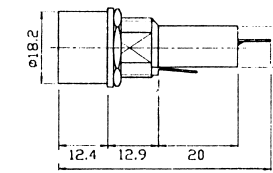

# Fuse Holder

**K220**  
FUSE HOLDER 6.4Ø X 30mm  
250V 10A

**K2271**  
FUSE HOLDER 6.4Ø X 30mm  
250V 15A

**K2201**  
FUSE HOLDER 6.4Ø X 30mm  
250V 10A

**K2281**  
FUSE HOLDER 6.4Ø X 30mm  
250V 15A

**K221**  
FUSE HOLDER 5.2Ø X 20mm  
250V 10A

**K229**  
FUSE HOLDER 6.4Ø X 30mm  
250V 10A

**K2211**  
FUSE HOLDER 5.2Ø X 20mm  
250V 10A

**K2291**  
FUSE HOLDER 6.4Ø X 30mm  
250V 10A

**K223**  
FUSE HOLDER 6.4Ø X 30mm  
250V 10A

**K2301**  
FUSE HOLDER 10.3Ø X 38mm  
600V 30A

**K2241**  
FUSE HOLDER 6.4Ø X 30mm  
250V 10A

**K2311**  
FUSE HOLDER 6.4Ø X 30mm  
250V 10A

**K2251**  
FUSE HOLDER 5.2Ø X 20mm  
250V 10A

**K2341**  
FUSE HOLDER (USING FUSE 6.4Ø X 30mm)  
STANDARD LEAD LENGTH 300mm

**K2252**  
FUSE HOLDER 5.2Ø X 20mm  
250V 10A

**K23411**  
FUSE HOLDER (USING FUSE 5.2Ø X 20mm)  
STANDARD LEAD LENGTH 200mm

**K2261**  
FUSE HOLDER 5.2Ø X 20mm  
250V 10A

**K23412**  
FUSE HOLDER BAKELITE (USING FUSE 6.4Ø X 30mm)  
STANDARD LEAD LENGTH 300mm