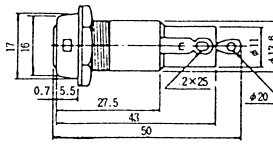

**K229**  
FUSE HOLDER 6.4Ø X 30mm  
250V 10A

**K2211**  
FUSE HOLDER 5.2Ø X 20mm  
250V 10A

**K2291**  
FUSE HOLDER 6.4Ø X 30mm  
250V 10A

**K223**  
FUSE HOLDER 6.4Ø X 30mm  
250V 10A

**K2301**  
FUSE HOLDER 10.3Ø X 38mm  
600V 30A

**K2241**  
FUSE HOLDER 6.4Ø X 30mm  
250V 10A

**K2311**  
FUSE HOLDER 6.4Ø X 30mm  
250V 10A

**K2251**  
FUSE HOLDER 5.2Ø X 20mm  
250V 10A

**K2341**  
FUSE HOLDER (USING FUSE 6.4Ø X 30mm)  
STANDARD LEAD LENGTH 300mm

**K2252**  
FUSE HOLDER 5.2Ø X 20mm  
250V 10A

**K23411**  
FUSE HOLDER (USING FUSE 5.2Ø X 20mm)  
STANDARD LEAD LENGTH 200mm

**K2261**  
FUSE HOLDER 5.2Ø X 20mm  
250V 10A

**K23412**  
FUSE HOLDER BAKELITE (USING FUSE 6.4Ø X 30mm)  
STANDARD LEAD LENGTH 300mm