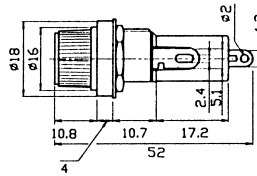

# Fuse Holder

**K220**  
FUSE HOLDER 6.4Ø X 30mm  
250V 10A

**K2271**  
FUSE HOLDER 6.4Ø X 30mm  
250V 15A

**K2201**  
FUSE HOLDER 6.4Ø X 30mm  
250V 10A

**K2281**  
FUSE HOLDER 6.4Ø X 30mm  
250V 15A

**K221**  
FUSE HOLDER 5.2Ø X 20mm  
250V 10A

**K229**  
FUSE HOLDER 6.4Ø X 30mm  
250V 10A

**K2211**  
FUSE HOLDER 5.2Ø X 20mm  
250V 10A

**K2291**  
FUSE HOLDER 6.4Ø X 30mm  
250V 10A

**K223**  
FUSE HOLDER 6.4Ø X 30mm  
250V 10A

**K2301**  
FUSE HOLDER 10.3Ø X 38mm  
600V 30A

**K2241**  
FUSE HOLDER 6.4Ø X 30mm  
250V 10A

**K2311**  
FUSE HOLDER 6.4Ø X 30mm  
250V 10A

**K2251**  
FUSE HOLDER 5.2Ø X 20mm  
250V 10A

**K2341**  
FUSE HOLDER (USING FUSE 6.4Ø X 30mm)  
STANDARD LEAD LENGTH 300mm

**K2252**  
FUSE HOLDER 5.2Ø X 20mm  
250V 10A

**K23411**  
FUSE HOLDER (USING FUSE 5.2Ø X 20mm)  
STANDARD LEAD LENGTH 200mm

**K2261**  
FUSE HOLDER 5.2Ø X 20mm  
250V 10A

**K23412**  
FUSE HOLDER BAKELITE (USING FUSE 6.4Ø X 30mm)  
STANDARD LEAD LENGTH 300mm