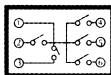

B1711
W/LED

B171226
5 WAYS TACT SWITCH
12V 0.05A