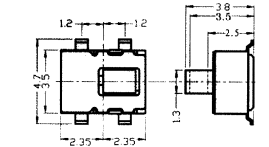

Tact Switches

B17001A /B
MINIATURE PUSH SWITCH
30V 0.1A
A-LOCK TYPE
B-NON LOCK TYPE

B171200
TACT SWITCH
5V 0.01A

B17002A /B
MINIATURE PUSH SWITCH
30V 0.1A
A-LOCK TYPE
B-NON LOCK TYPE

B171210
TACT SWITCH
12V 0.05A

B170G /H /J
MINIATURE PUSH SWITCH
30V 0.1A
G-LOCK TYPE
H-NON LOCK TYPE
J-NON LOCK & CLICK

B171215
TACT SWITCH
5V 0.01A

B1702A /B
MINIATURE PUSH SWITCH
30V 0.1A
A-LOCK TYPE
B-NON LOCK TYPE

B171220
DOUBLE ACTION TACT SWITCH
12V 0.05A
OPERATING FORCE:
1st:100g
2nd:260g

B1703A /B
MINIATURE PUSH SWITCH
30V 0.1A
A-LOCK TYPE
B-NON LOCK TYPE

B171222
DOUBLE ACTION TACT SWITCH
12V 0.05A
OPERATING FORCE:
1st:100g
2nd:260g

B1710
DIP PUSHBUTTON SWITCH
24V 0.5A

B171224
5 WAYS TACT SWITCH
12V 0.05A

B1711
W/LED

B171226
5 WAYS TACT SWITCH
12V 0.05A

B171228
5 WAYS TACT SWITCH
12V 0.05A

B171230
5 WAYS TACT SWITCH
12V 0.05A