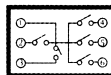

B1703A /B
 MINIATURE PUSH SWITCH
 30V 0.1A
 A-LOCK TYPE
 B-NON LOCK TYPE

B171222
 DOUBLE ACTION TACT SWITCH
 12V 0.05A
 OPERATING FORCE:
 1st:100g
 2nd:260g

B1710
 DIP PUSHBUTTON SWITCH
 24V 0.5A

B171224
 5 WAYS TACT SWITCH
 12V 0.05A