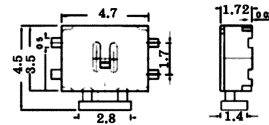

Tact Switches

B17001A /B
 MINIATURE PUSH SWITCH
 30V 0.1A
 A-LOCK TYPE
 B-NON LOCK TYPE

B171200
 TACT SWITCH
 5V 0.01A

B17002A /B
 MINIATURE PUSH SWITCH
 30V 0.1A
 A-LOCK TYPE
 B-NON LOCK TYPE

B171210
 TACT SWITCH
 12V 0.05A

B170G /H /J
 MINIATURE PUSH SWITCH
 30V 0.1A
 G-LOCK TYPE
 H-NON LOCK TYPE
 J-NON LOCK & CLICK

B171215
 TACT SWITCH
 5V 0.01A

B1702A /B
 MINIATURE PUSH SWITCH
 30V 0.1A
 A-LOCK TYPE
 B-NON LOCK TYPE

B171220
 DOUBLE ACTION TACT SWITCH
 12V 0.05A
 OPERATING FORCE:
 1st:100g
 2nd:260g

B1703A /B
 MINIATURE PUSH SWITCH
 30V 0.1A
 A-LOCK TYPE
 B-NON LOCK TYPE

B171222
 DOUBLE ACTION TACT SWITCH
 12V 0.05A
 OPERATING FORCE:
 1st:100g
 2nd:260g

B1710
 DIP PUSHBUTTON SWITCH
 24V 0.5A

B171224
 5 WAYS TACT SWITCH
 12V 0.05A