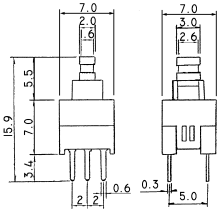

Tact Switches

B17001A /B
 MINIATURE PUSH SWITCH
 30V 0.1A
 A-LOCK TYPE
 B-NON LOCK TYPE

B171200
 TACT SWITCH
 5V 0.01A

B17002A /B
 MINIATURE PUSH SWITCH
 30V 0.1A
 A-LOCK TYPE
 B-NON LOCK TYPE

B171210
 TACT SWITCH
 12V 0.05A

B170G /H /J
 MINIATURE PUSH SWITCH
 30V 0.1A
 G-LOCK TYPE
 H-NON LOCK TYPE
 J-NON LOCK & CLICK

B171215
 TACT SWITCH
 5V 0.01A

B1702A /B
 MINIATURE PUSH SWITCH
 30V 0.1A
 A-LOCK TYPE
 B-NON LOCK TYPE

B171220
 DOUBLE ACTION TACT SWITCH
 12V 0.05A
 OPERATING FORCE:
 1st:100g
 2nd:260g

B1703A /B
 MINIATURE PUSH SWITCH
 30V 0.1A
 A-LOCK TYPE
 B-NON LOCK TYPE

B171222
 DOUBLE ACTION TACT SWITCH
 12V 0.05A
 OPERATING FORCE:
 1st:100g
 2nd:260g

B1710
 DIP PUSHBUTTON SWITCH
 24V 0.5A

B171224
 5 WAYS TACT SWITCH
 12V 0.05A

B1711
 W/LED

B171226
 5 WAYS TACT SWITCH
 12V 0.05A

B171228
 5 WAYS TACT SWITCH
 12V 0.05A

B171230
 5 WAYS TACT SWITCH
 12V 0.05A