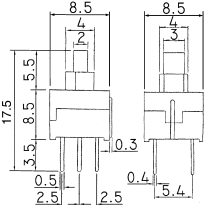

Tact Switches

B17001A /B
 MINIATURE PUSH SWITCH
 30V 0.1A
 A-LOCK TYPE
 B-NON LOCK TYPE

B171200
 TACT SWITCH
 5V 0.01A

B17002A /B
 MINIATURE PUSH SWITCH
 30V 0.1A
 A-LOCK TYPE
 B-NON LOCK TYPE

B171210
 TACT SWITCH
 12V 0.05A

B170G /H /J
 MINIATURE PUSH SWITCH
 30V 0.1A
 G-LOCK TYPE
 H-NON LOCK TYPE
 J-NON LOCK & CLICK

B171215
 TACT SWITCH
 5V 0.01A

B1702A /B
 MINIATURE PUSH SWITCH
 30V 0.1A
 A-LOCK TYPE
 B-NON LOCK TYPE

B171220
 DOUBLE ACTION TACT SWITCH
 12V 0.05A
 OPERATING FORCE:
 1st:100g
 2nd:260g

B1703A /B
 MINIATURE PUSH SWITCH
 30V 0.1A
 A-LOCK TYPE
 B-NON LOCK TYPE

B171222
 DOUBLE ACTION TACT SWITCH
 12V 0.05A
 OPERATING FORCE:
 1st:100g
 2nd:260g

B1710
 DIP PUSHBUTTON SWITCH
 24V 0.5A

B171224
 5 WAYS TACT SWITCH
 12V 0.05A