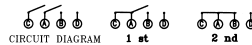

B171222
DOUBLE ACTION TACT SWITCH
12V 0.05A
OPERATING FORCE:
1st:100g
2nd:260g