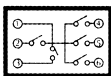

B171228
5 WAYS TACT SWITCH
12V 0.05A