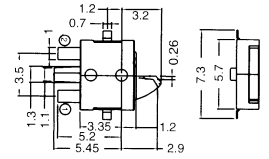

Tact Switches

B17001A /B
 MINIATURE PUSH SWITCH
 30V 0.1A
 A-LOCK TYPE
 B-NON LOCK TYPE

B171200
 TACT SWITCH
 5V 0.01A

B17002A /B
 MINIATURE PUSH SWITCH
 30V 0.1A
 A-LOCK TYPE
 B-NON LOCK TYPE

B171210
 TACT SWITCH
 12V 0.05A

B170G /H /J
 MINIATURE PUSH SWITCH
 30V 0.1A
 G-LOCK TYPE
 H-NON LOCK TYPE
 J-NON LOCK & CLICK

B171215
 TACT SWITCH
 5V 0.01A

B1702A /B
 MINIATURE PUSH SWITCH
 30V 0.1A
 A-LOCK TYPE
 B-NON LOCK TYPE

B171220
 DOUBLE ACTION TACT SWITCH
 12V 0.05A
 OPERATING FORCE:
 1st:100g
 2nd:260g