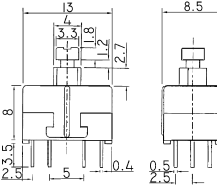

B170G /H /J
 MINIATURE PUSH SWITCH
 30V 0.1A
 G-LOCK TYPE
 H-NON LOCK TYPE
 J-NON LOCK & CLICK

B171215
 TACT SWITCH
 5V 0.01A

B1702A /B
 MINIATURE PUSH SWITCH
 30V 0.1A
 A-LOCK TYPE
 B-NON LOCK TYPE

B171220
 DOUBLE ACTION TACT SWITCH
 12V 0.05A
 OPERATING FORCE:
 1st:100g
 2nd:260g

B1703A /B
 MINIATURE PUSH SWITCH
 30V 0.1A
 A-LOCK TYPE
 B-NON LOCK TYPE

B171222
 DOUBLE ACTION TACT SWITCH
 12V 0.05A
 OPERATING FORCE:
 1st:100g
 2nd:260g

B1710
 DIP PUSHBUTTON SWITCH
 24V 0.5A

B171224
 5 WAYS TACT SWITCH
 12V 0.05A