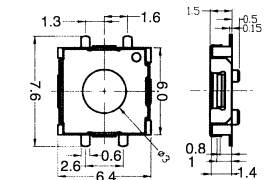

B170G /H /J
 MINIATURE PUSH SWITCH
 30V 0.1A
 G-LOCK TYPE
 H-NON LOCK TYPE
 J-NON LOCK & CLICK

B171215
 TACT SWITCH
 5V 0.01A

B1702A /B
 MINIATURE PUSH SWITCH
 30V 0.1A
 A-LOCK TYPE
 B-NON LOCK TYPE

B171220
 DOUBLE ACTION TACT SWITCH
 12V 0.05A
 OPERATING FORCE:
 1st:100g
 2nd:260g