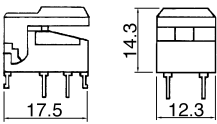

B1710
DIP PUSHBUTTON SWITCH
24V 0.5A

B171224
5 WAYS TACT SWITCH
12V 0.05A