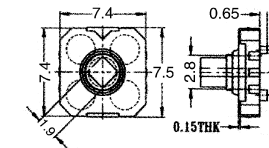

B1703A /B
 MINIATURE PUSH SWITCH
 30V 0.1A
 A-LOCK TYPE
 B-NON LOCK TYPE

B171222
 DOUBLE ACTION TACT SWITCH
 12V 0.05A
 OPERATING FORCE:
 1st:100g
 2nd:260g

B1710
 DIP PUSHBUTTON SWITCH
 24V 0.5A

B171224
 5 WAYS TACT SWITCH
 12V 0.05A

B1711
 W/LED

B171226
 5 WAYS TACT SWITCH
 12V 0.05A

B171228
 5 WAYS TACT SWITCH
 12V 0.05A

B171230
 5 WAYS TACT SWITCH
 12V 0.05A