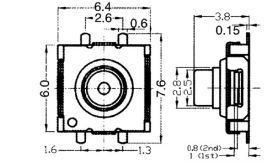

B170G /H /J
 MINIATURE PUSH SWITCH
 30V 0.1A
 G-LOCK TYPE
 H-NON LOCK TYPE
 J-NON LOCK & CLICK

B171215
 TACT SWITCH
 5V 0.01A

B1702A /B
 MINIATURE PUSH SWITCH
 30V 0.1A
 A-LOCK TYPE
 B-NON LOCK TYPE

B171220
 DOUBLE ACTION TACT SWITCH
 12V 0.05A
 OPERATING FORCE:
 1st:100g
 2nd:260g

B1703A /B
 MINIATURE PUSH SWITCH
 30V 0.1A
 A-LOCK TYPE
 B-NON LOCK TYPE

B171222
 DOUBLE ACTION TACT SWITCH
 12V 0.05A
 OPERATING FORCE:
 1st:100g
 2nd:260g

B1710
 DIP PUSHBUTTON SWITCH
 24V 0.5A

B171224
 5 WAYS TACT SWITCH
 12V 0.05A