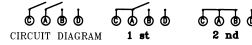

B170G /H /J
 MINIATURE PUSH SWITCH
 30V 0.1A
 G-LOCK TYPE
 H-NON LOCK TYPE
 J-NON LOCK & CLICK

B171215
 TACT SWITCH
 5V 0.01A

B1702A /B
 MINIATURE PUSH SWITCH
 30V 0.1A
 A-LOCK TYPE
 B-NON LOCK TYPE

B171220
 DOUBLE ACTION TACT SWITCH
 12V 0.05A
 OPERATING FORCE:
 1st:100g
 2nd:260g