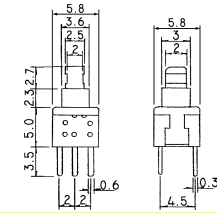

Tact Switches

B17001A /B
 MINIATURE PUSH SWITCH
 30V 0.1A
 A-LOCK TYPE
 B-NON LOCK TYPE

B171200
 TACT SWITCH
 5V 0.01A

B17002A /B
 MINIATURE PUSH SWITCH
 30V 0.1A
 A-LOCK TYPE
 B-NON LOCK TYPE

B171210
 TACT SWITCH
 12V 0.05A

B170G /H /J
 MINIATURE PUSH SWITCH
 30V 0.1A
 G-LOCK TYPE
 H-NON LOCK TYPE
 J-NON LOCK & CLICK

B171215
 TACT SWITCH
 5V 0.01A

B1702A /B
 MINIATURE PUSH SWITCH
 30V 0.1A
 A-LOCK TYPE
 B-NON LOCK TYPE

B171220
 DOUBLE ACTION TACT SWITCH
 12V 0.05A
 OPERATING FORCE:
 1st:100g
 2nd:260g

B1703A /B
 MINIATURE PUSH SWITCH
 30V 0.1A
 A-LOCK TYPE
 B-NON LOCK TYPE

B171222
 DOUBLE ACTION TACT SWITCH
 12V 0.05A
 OPERATING FORCE:
 1st:100g
 2nd:260g

B1710
 DIP PUSHBUTTON SWITCH
 24V 0.5A

B171224
 5 WAYS TACT SWITCH
 12V 0.05A