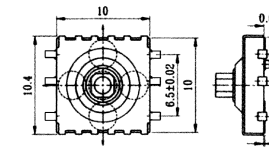

B1711
W/LED

B171226
5 WAYS TACT SWITCH
12V 0.05A