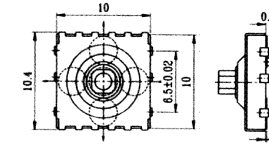

B1703A /B
 MINIATURE PUSH SWITCH
 30V 0.1A
 A-LOCK TYPE
 B-NON LOCK TYPE

B171222
 DOUBLE ACTION TACT SWITCH
 12V 0.05A
 OPERATING FORCE:
 1st:100g
 2nd:260g

B1710
 DIP PUSHBUTTON SWITCH
 24V 0.5A

B171224
 5 WAYS TACT SWITCH
 12V 0.05A

B1711
 W/LED

B171226
 5 WAYS TACT SWITCH
 12V 0.05A

B171228
 5 WAYS TACT SWITCH
 12V 0.05A

B171230
 5 WAYS TACT SWITCH
 12V 0.05A