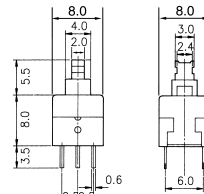

Tact Switches

B17001A /B
 MINIATURE PUSH SWITCH
 30V 0.1A
 A-LOCK TYPE
 B-NON LOCK TYPE

B171200
 TACT SWITCH
 5V 0.01A

B17002A /B
 MINIATURE PUSH SWITCH
 30V 0.1A
 A-LOCK TYPE
 B-NON LOCK TYPE

B171210
 TACT SWITCH
 12V 0.05A

B170G /H /J
 MINIATURE PUSH SWITCH
 30V 0.1A
 G-LOCK TYPE
 H-NON LOCK TYPE
 J-NON LOCK & CLICK

B171215
 TACT SWITCH
 5V 0.01A

B1702A /B
 MINIATURE PUSH SWITCH
 30V 0.1A
 A-LOCK TYPE
 B-NON LOCK TYPE

B171220
 DOUBLE ACTION TACT SWITCH
 12V 0.05A
 OPERATING FORCE:
 1st:100g
 2nd:260g

B1703A /B
 MINIATURE PUSH SWITCH
 30V 0.1A
 A-LOCK TYPE
 B-NON LOCK TYPE

B171222
 DOUBLE ACTION TACT SWITCH
 12V 0.05A
 OPERATING FORCE:
 1st:100g
 2nd:260g

B1710
 DIP PUSHBUTTON SWITCH
 24V 0.5A

B171224
 5 WAYS TACT SWITCH
 12V 0.05A