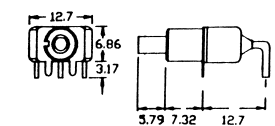

Toggle & Pushbutton Switches

B068BSW
3P MINIATURE PUSHBUTTON SWITCH (SPDT) ON-MOM
120V 5A (250V 2A)