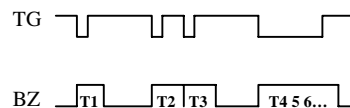

APPLICATION 产品应用

- Toys, Clock melody etc..

ELECTRICAL CHARACTERISTICS 电气规格

(@V_{DD}=3V unless otherwise specified)

Characteristics	Sym.	Min.	Typ.	Max.	Unit	REMARKS
工作电压 Operating Voltage	V_{DD}	—	3	3.5	V	
工作电流 Operating Current	I_{OP}	—	0.1	0.5	mA	No load
静态电流 Quiescent Current	I_{SB}	—	1	5	μ A	
推动电流 BZ Driving Current	I_O	1	—	—	mA	@ V_{DS}=1V
振荡频率 Oscillator Frequency	F_{OSC}	—	100	—	KHz	External ± 30%, R_{osc}=270K Ω
工作温度 Operating Temperature	Temp.	0	25	60	°C