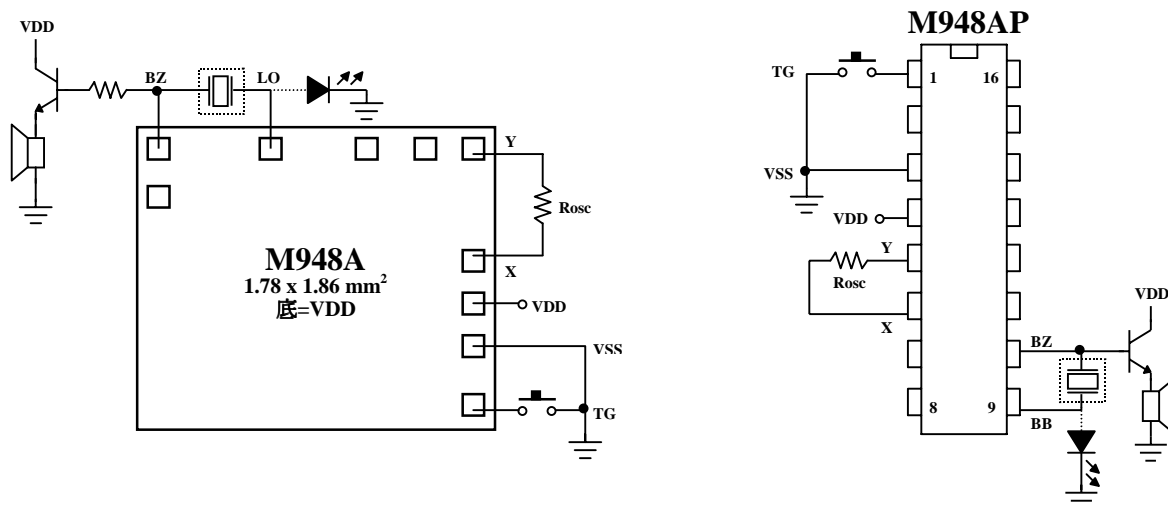

768 NOTES
1 KEY 24 TUNES

768 音符 24 首歌音乐

MELODY	
M948A	

FEATURES 功能叙述

- Up to 24 tunes.
- 1 sequence trigger key.
- Digital Envelope.

APPLICATION 产品应用

- Toys, Clock melody etc..

ELECTRICAL CHARACTERISTICS 电气规格

APPLICATION DIAGRAM 参考电路图

*All specs and applications shown above subject to change without prior notice.
(以上电路及规格仅供参考,本公司得径行修正)

768 NOTES
1 KEY 24 TUNES

768 音符 24 首歌音乐

MELODY	
M948A	

SONG LIST

M948A-2 :

- | | |
|----------------------------------|------------------------------|
| 1. AMERICAN PATROL | 7. ARE YOU SLEEPING |
| 2. RABBITS | 8. HAPPY BIRTHDAY TO YOU |
| 3. OH! MY DARLING CLEMENTINE | 9. TOY SYMPHONY |
| 4. BUTTERFLY | 10. HOME SWEET HOME |
| 5. LONDON BRIDGE IS FALLING DOWN | 11. LULLABY |
| 6. ROW, ROW, ROW YOUR BOAT | 12. SHE WORE A YELLOW RIBBON |

PAD ASSIGNMENT & POSITION

UNIT : um

No.	PAD	X	Y
1	TG	755	-794
2	VSS	755	-260
3	VDD	755	-106
4	X	755	48
5	Y	755	795
6	TEST1	602	793
7	TEST2	314	793
8	BB	-161	795
9	BZ	-750	795
10	T1	-756	577

* CHIP SIZE ~ 1.78 x 1.86 mm².