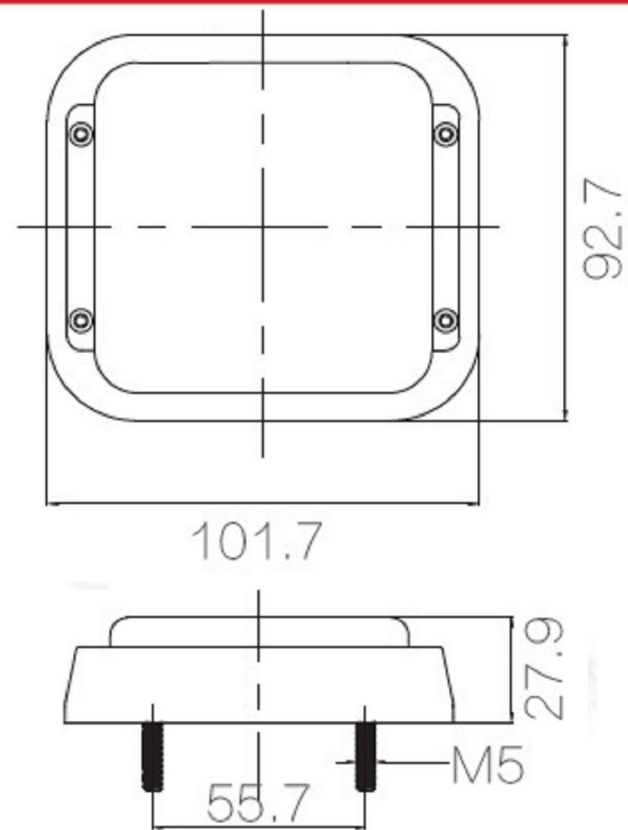

Specification:

Description: 56pcs super bright Flux LED with UV Polycarbonate lens for enhanced chemical resistance
100% Waterproof, tin-copper wires

Voltage: 10-30V

Lead length: 35 centimetres

Spare parts: Stainless steel mounting screw

+P - BROWN = TAIL LIGHT
+AR - ORANGE = BRAKE LIGHT
- - WHITE = NEGATIVE

Stop and Rear Position Lamps/ FLASHING LAMP