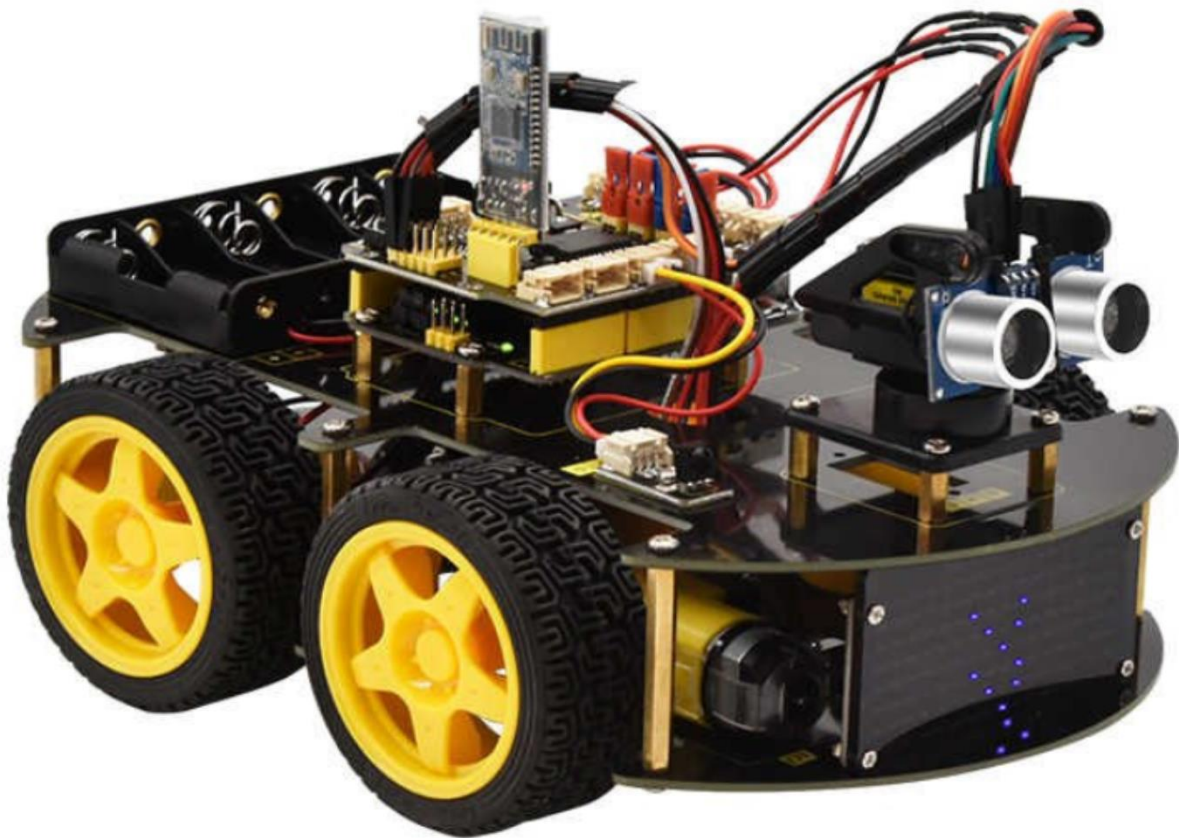

KSo470 Keyestudio 4WD BT Robot Car V2.0 Kit for Arduino

Description:

The popularity of Maker Education has resulted in a variety of Maker products, some of which are combinations of electronic components and modules, and some are novel and innovative products.

The 4WD multifunctional smart car newly upgraded by the Keyestudio Group is one of the most popular categories: programming robots.

It is not only beautiful in appearance, but also powerful in function. Except for the commonly used functions of tracking, obstacle avoidance, remote control, etc., a facial expression is added too, you can DIY your own cute expression, amazing! If you think it's not enough, you can add other sensors to complete your exploration journey.

Resources:

https://wiki.keyestudio.com/KS0470_Keyestudio_4WD_BT_Robot_Car_V2.0_Kit_for_Arduino