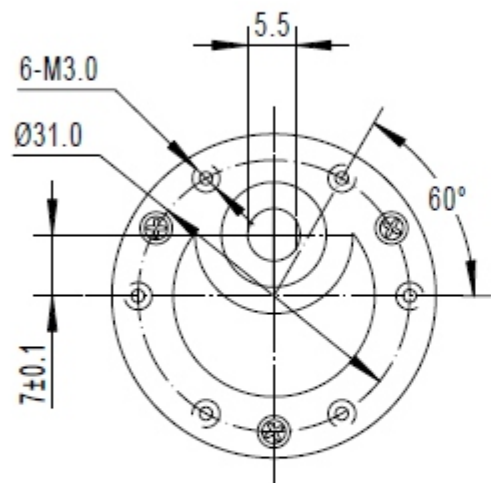

# 37GB-3530-EN MOTOR

## ELECTRICAL CHARACTERISTICS

CHARACTERISTICS	SYMBOL	TEST CONDITIONS	MIN.	REF.	MAX.	UNITS
Input Voltage	Vcc	- - -	4.5	-	24	V
Output Current	Ice	Vcc=12V; Gauss<-170	-	0.1	20	mA