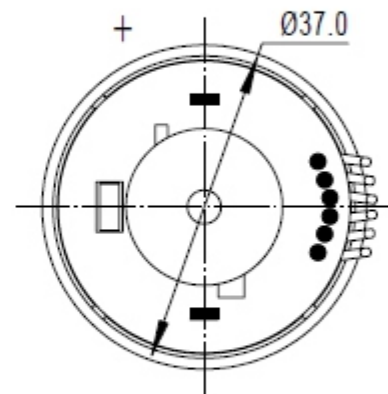

# 37GB-3530-EN MOTOR

## ELECTRICAL CHARACTERISTICS

CHARACTERISTICS	SYMBOL	TEST CONDITIONS	MIN.	REF.	MAX.	UNITS
Input Voltage	Vcc	- - -	4.5	-	24	V
Output Current	Ice	Vcc=12V; Gauss<-170	-	0.1	20	mA