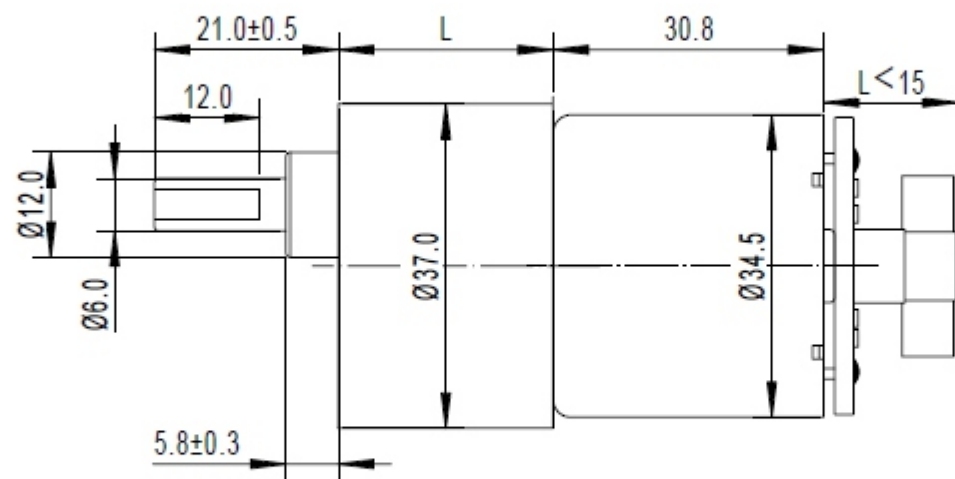

# 37GB-3530-EN MOTOR

## ELECTRICAL CHARACTERISTICS

CHARACTERISTICS	SYMBOL	TEST CONDITIONS	MIN.	REF.	MAX.	UNITS
Input Voltage	Vcc	- - -	4.5	-	24	V
Output Current	Ice	Vcc=12V; Gauss<-170	-	0.1	20	mA