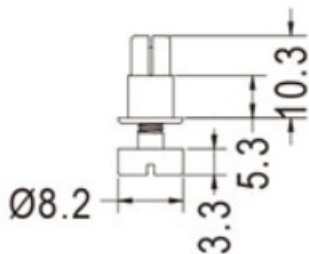

- Foot Material: TPE
- Rivet Material: Nylon 66 (UL)
- Flame Class: 94V-2/94V-0
- Color: Black
- Unit: mm

Ø20

FOOT

SNAP RIVET

MOUNTING HOLE Ø5.0  
THICKNESS 1.0~2.3

| Part No. | Part No. | Package |
|----------|----------|---------|
| FF-52F   | FF-52    | 1000    |
|          | SRMB-1   |         |