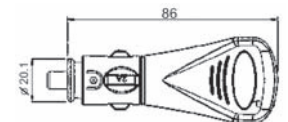

K32085
Auto plug W/fuse/8A

K3202
Auto plug W/fuse/5A/light

K32086
Auto plug to 2 x USB/A adapter
In: 12V/24V
Out: 5V 2.1A

K3203
Auto jack

K32087
Auto plug to USB/A adapter W/fuse
W/short circuit / over voltage / reverse protection W/LED
In: 12V/24V
Out: 5V 2.1A
CE