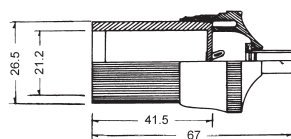

K3205
Auto jack