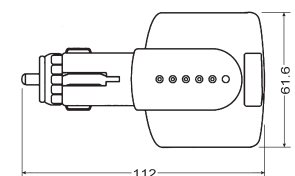

K3210
Auto plug to auto double jack
W/light ring
W/fuse/10A