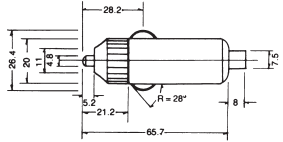

K318
Auto plug