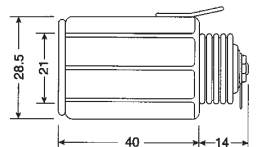

K32085
Auto plug W/fuse/8A

K3202
Auto plug W/fuse/5A/light

K32086
Auto plug to 2 x USB/A adapter
In: 12V/24V
Out: 5V 2.1A

K3203
Auto jack

K32087
Auto plug to USB/A adapter W/fuse
W/short circuit / over voltage / reverse protection W/LED
In: 12V/24V
Out: 5V 2.1A
CE