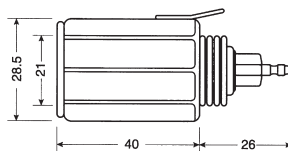

K3204
Auto jack