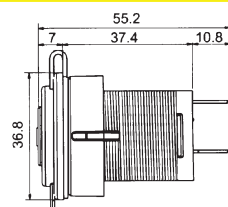

K32055
Auto jack