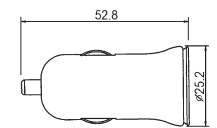

K32085
Auto plug W/fuse/8A

K3202
Auto plug W/fuse/5A/light

K32086
Auto plug to 2 x USB/A adapter
In: 12V/24V
Out: 5V 2.1A

K3203
Auto jack

K32087
Auto plug to USB/A adapter W/fuse
W/short circuit / over voltage / reverse protection W/LED
In: 12V/24V
Out: 5V 2.1A
CE