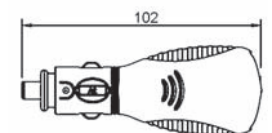

K32088
Auto plug to 2 x USB/A adapter W/fuse
W/short circuit / over voltage / reverse protection W/LED
In: 12V/24V
Out: 5V 2.1A