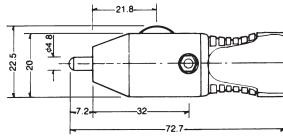

K317
Auto plug