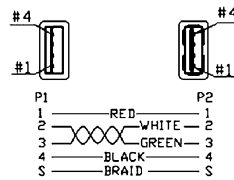

**ZR01MM /FM**

IBM printer cable (6ft)  
 MM : DB25M - CEN36M  
 FM : DB25F - CEN36M

**ZR07MF /FF**

Monitor extension cable (6ft)  
 MF : DB09M - DB09F  
 FF : DB09F - DB09F

**ZR02MM /MF /FF**

RS232 extension cable (6ft)  
 MM : DB25M - DB25M  
 MF : DB25M - DB25F  
 FF : DB25F - DB25F

**ZR07000**

USB/A type plug to A type plug cable (6ft)

**ZR04MF**

Serial modem cable (6ft)  
 MF : DB25M - DB09F

**ZR07001**

USB/A type plug to A type jack cable (6ft)

**ZR0611**

Keyboard extension cable (6ft)  
 mini 6P plug to mini 6P jack

**ZR07005**

USB/A type plug to B type plug cable (6ft)

**ZR062**

Keyboard cable (15cm)  
 5P jack to mini 6P plug

**ZR07006**

USB 3.0/A type plug to  
 USB 3.0/A type plug cable (6ft)