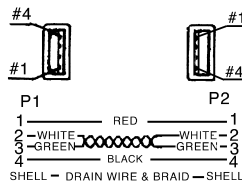

**ZR01MM /FM**

IBM printer cable (6ft)  
 MM : DB25M - CEN36M  
 FM : DB25F - CEN36M

**ZR07MF /FF**

Monitor extension cable (6ft)  
 MF : DB09M - DB09F  
 FF : DB09F - DB09F

**ZR02MM /MF /FF**

RS232 extension cable (6ft)  
 MM : DB25M - DB25M  
 MF : DB25M - DB25F  
 FF : DB25F - DB25F

**ZR07000**

USB/A type plug to A type plug cable (6ft)

**ZR04MF**

Serial modem cable (6ft)  
 MF : DB25M - DB09F

**ZR07001**

USB/A type plug to A type jack cable (6ft)

**ZR0611**

Keyboard extension cable (6ft)  
 mini 6P plug to mini 6P jack

**ZR07005**

USB/A type plug to B type plug cable (6ft)

**ZR062**

Keyboard cable (15cm)  
 5P jack to mini 6P plug

**ZR07006**

USB 3.0/A type plug to  
 USB 3.0/A type plug cable (6ft)