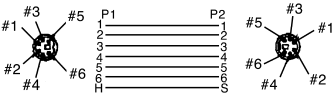

**ZR01MM /FM**

IBM printer cable (6ft)  
 MM : DB25M - CEN36M  
 FM : DB25F - CEN36M

**ZR07MF /FF**

Monitor extension cable (6ft)  
 MF : DB09M - DB09F  
 FF : DB09F - DB09F

**ZR02MM /MF /FF**

RS232 extension cable (6ft)  
 MM : DB25M - DB25M  
 MF : DB25M - DB25F  
 FF : DB25F - DB25F

**ZR07000**

USB/A type plug to A type plug cable (6ft)

**ZR04MF**

Serial modem cable (6ft)  
 MF : DB25M - DB09F

**ZR07001**

USB/A type plug to A type jack cable (6ft)

**ZR0611**

Keyboard extension cable (6ft)  
 mini 6P plug to mini 6P jack