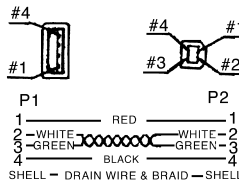

**ZR01MM /FM**

IBM printer cable (6ft)  
 MM : DB25M - CEN36M  
 FM : DB25F - CEN36M

**ZR07MF /FF**

Monitor extension cable (6ft)  
 MF : DB09M - DB09F  
 FF : DB09F - DB09F

**ZR02MM /MF /FF**

RS232 extension cable (6ft)  
 MM : DB25M - DB25M  
 MF : DB25M - DB25F  
 FF : DB25F - DB25F

**ZR07000**

USB/A type plug to A type plug cable (6ft)

**ZR04MF**

Serial modem cable (6ft)  
 MF : DB25M - DB09F

**ZR07001**

USB/A type plug to A type jack cable (6ft)

**ZR0611**

Keyboard extension cable (6ft)  
 mini 6P plug to mini 6P jack

**ZR07005**

USB/A type plug to B type plug cable (6ft)

**ZR062**

Keyboard cable (15cm)  
 5P jack to mini 6P plug

**ZR07006**

USB 3.0/A type plug to  
 USB 3.0/A type plug cable (6ft)