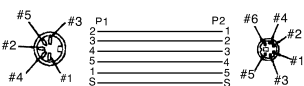

ZR062

Keyboard cable (15cm)
5P jack to mini 6P plug