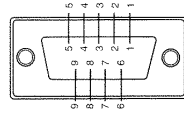

**ZR01MM /FM**

IBM printer cable (6ft)  
 MM : DB25M - CEN36M  
 FM : DB25F - CEN36M

**ZR07MF /FF**

Monitor extension cable (6ft)  
 MF : DB09M - DB09F  
 FF : DB09F - DB09F

**ZR02MM /MF /FF**

RS232 extension cable (6ft)  
 MM : DB25M - DB25M  
 MF : DB25M - DB25F  
 FF : DB25F - DB25F

**ZR07005**

USB/A type plug to B type plug cable (6ft)

**ZR062**

Keyboard cable (15cm)  
 5P jack to mini 6P plug

**ZR07006**

USB 3.0/A type plug to  
 USB 3.0/A type plug cable (6ft)