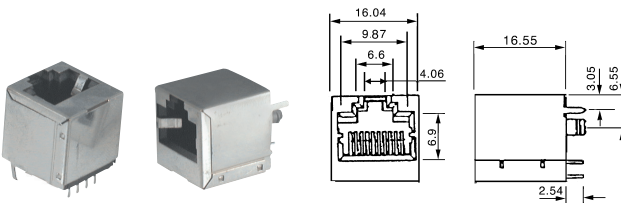

**X98137**  
Modular shielded jack (8P8C)  
SMD type

**X983350**  
CAT.5e in-line coupler

**X98139SA**  
Modular shielded jack (8P8C)

**X983350S**  
CAT.5e shielded in-line coupler

**X98139SB**  
Modular shielded jack (8P8C)

**X98340A / B / C**  
Modular in-line coupler  
A : 6P4C  
B : 6P6C  
C : 8P8C

**X98139SC**  
Modular shielded jack (8P8C)

**X98350A / B / C**  
Modular "T" adapter  
A : 6P4C x 2  
B : 6P6C x 2  
C : 8P8C x 2

**X9816** Telephone jack (616 type 4P4C)

**X98353A / B**  
Surface jack  
A: 6P4C  
B: 6P6C

**X98234** Telephone jack (623 type 6P4C)

**X98236** Telephone jack (623 type 6P6C)

**X98354**  
Surface jack (6P4C x 2)  
with dual jack