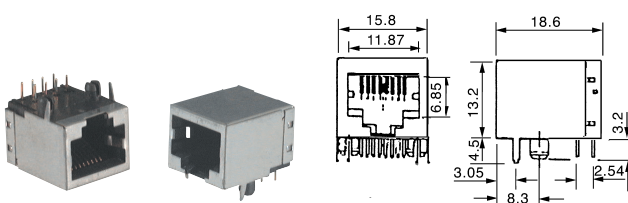

**X98137**  
Modular shielded jack (8P8C)  
SMD type

**X983350**  
CAT.5e in-line coupler

**X98139SA**  
Modular shielded jack (8P8C)

**X983350S**  
CAT.5e shielded in-line coupler

**X98139SB**  
Modular shielded jack (8P8C)

**X98340A / B / C**  
Modular in-line coupler  
A : 6P4C  
B : 6P6C  
C : 8P8C

**X98139SC**  
Modular shielded jack (8P8C)

**X98350A / B / C**  
Modular "T" adapter  
A : 6P4C x 2  
B : 6P6C x 2  
C : 8P8C x 2

**X9816** Telephone jack (616 type 4P4C)

**X98353A / B**  
Surface jack  
A: 6P4C  
B: 6P6C

**X98234** Telephone jack (623 type 6P4C)

**X98236** Telephone jack (623 type 6P6C)

**X98354**  
Surface jack (6P4C x 2)  
with dual jack

**X98288**  
Modular jack (647 type 8P8C)

**X98355A / B / C**  
Surface jack  
A : 6P4C  
B : 6P6C  
C : 8P8C