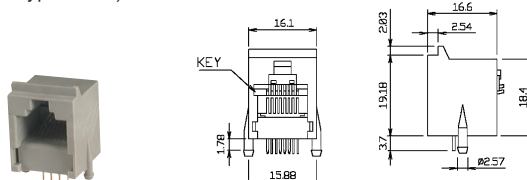

**X98137**  
Modular shielded jack (8P8C)  
SMD type

**X983350**  
CAT.5e in-line coupler

**X98139SA**  
Modular shielded jack (8P8C)

**X983350S**  
CAT.5e shielded in-line coupler

**X98139SB**  
Modular shielded jack (8P8C)

**X98340A / B / C**  
Modular in-line coupler  
A : 6P4C  
B : 6P6C  
C : 8P8C

**X98139SC**  
Modular shielded jack (8P8C)

**X98350A / B / C**  
Modular "T" adapter  
A : 6P4C x 2  
B : 6P6C x 2  
C : 8P8C x 2

**X9816** Telephone jack (616 type 4P4C)

**X98353A / B**  
Surface jack  
A: 6P4C  
B: 6P6C

**X98234** Telephone jack (623 type 6P4C)

**X98236** Telephone jack (623 type 6P6C)

**X98354**  
Surface jack (6P4C x 2)  
with dual jack

**X98288**  
Modular jack (647 type 8P8C)

**X98355A / B / C**  
Surface jack  
A : 6P4C  
B : 6P6C  
C : 8P8C