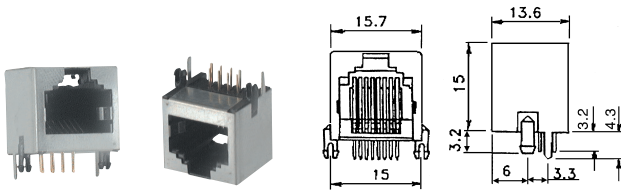

**X98137**  
Modular shielded jack (8P8C)  
SMD type

**X983350**  
CAT.5e in-line coupler

**X98139SA**  
Modular shielded jack (8P8C)

**X983350S**  
CAT.5e shielded in-line coupler

**X98139SB**  
Modular shielded jack (8P8C)

**X98340A / B / C**  
Modular in-line coupler  
A : 6P4C  
B : 6P6C  
C : 8P8C

**X98139SC**  
Modular shielded jack (8P8C)

**X98350A / B / C**  
Modular "T" adapter  
A : 6P4C x 2  
B : 6P6C x 2  
C : 8P8C x 2

**X9816** Telephone jack (616 type 4P4C)

**X98353A / B**  
Surface jack  
A: 6P4C  
B: 6P6C

**X98234** Telephone jack (623 type 6P4C)

**X98236** Telephone jack (623 type 6P6C)

**X98354**  
Surface jack (6P4C x 2)  
with dual jack

**X98288**  
Modular jack (647 type 8P8C)

**X98355A / B / C**  
Surface jack  
A : 6P4C  
B : 6P6C  
C : 8P8C