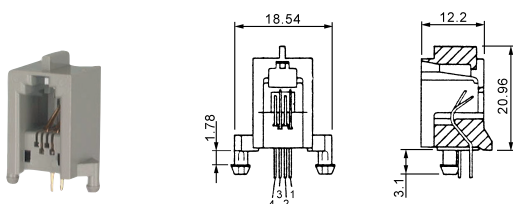

**X98137**  
Modular shielded jack (8P8C)  
SMD type

**X983350**  
CAT.5e in-line coupler

**X98139SA**  
Modular shielded jack (8P8C)

**X983350S**  
CAT.5e shielded in-line coupler

**X98139SB**  
Modular shielded jack (8P8C)

**X98340A / B / C**  
Modular in-line coupler  
A : 6P4C  
B : 6P6C  
C : 8P8C

**X98139SC**  
Modular shielded jack (8P8C)

**X98350A / B / C**  
Modular "T" adapter  
A : 6P4C x 2  
B : 6P6C x 2  
C : 8P8C x 2

**X9816** Telephone jack (616 type 4P4C)

**X98353A / B**  
Surface jack  
A: 6P4C  
B: 6P6C

**X98234** Telephone jack (623 type 6P4C)

**X98236** Telephone jack (623 type 6P6C)

**X98354**  
Surface jack (6P4C x 2)  
with dual jack