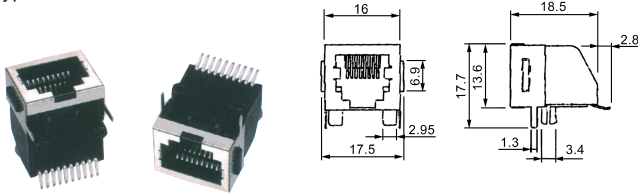

**X98137**  
Modular shielded jack (8P8C)  
SMD type

**X983350**  
CAT.5e in-line coupler

**X98139SA**  
Modular shielded jack (8P8C)

**X983350S**  
CAT.5e shielded in-line coupler

**X98139SB**  
Modular shielded jack (8P8C)

**X98340A / B / C**  
Modular in-line coupler  
A : 6P4C  
B : 6P6C  
C : 8P8C

**X98139SC**  
Modular shielded jack (8P8C)

**X98350A / B / C**  
Modular "T" adapter  
A : 6P4C x 2  
B : 6P6C x 2  
C : 8P8C x 2

**X9816** Telephone jack (616 type 4P4C)

**X98353A / B**  
Surface jack  
A: 6P4C  
B: 6P6C

**X98234** Telephone jack (623 type 6P4C)

**X98236** Telephone jack (623 type 6P6C)

**X98354**  
Surface jack (6P4C x 2)  
with dual jack

**X98288**  
Modular jack (647 type 8P8C)

**X98355A / B / C**  
Surface jack  
A : 6P4C  
B : 6P6C  
C : 8P8C