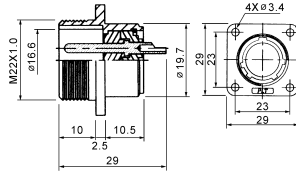

M595711A /B /C /F
Circular female M22 connector
(A)2P(B)3P-15A250V
(C)4P(F)7P-10A250V

M595721K /P /Q /T /Z
Circular female M30 connector
(K)12P(P)16P(Q)17P-10A250V
(T)20P(Z)26P-5A250V

M595713A /B /C /F
Circular male M22 connector
(A)2P(B)3P-15A250V
(C)4P(F)7P-10A250V

M595723K /P /Q /T /Z
Circular male M30 connector
(K)12P(P)16P(Q)17P-10A250V
(T)20P(Z)26P-5A250V

M595715A /B /C /F
Circular male M22 connector
(A)2P(B)3P-15A250V
(C)4P(F)7P-10A250V

M595725K /P /Q /T /Z
Circular male M30 connector
(K)12P(P)16P(Q)17P-10A250V
(T)20P(Z)26P-5A250V

M595717A /B /C /F
Circular female M22 connector
(A)2P(B)3P-15A250V
(C)4P(F)7P-10A250V

M595727K /P /Q /T /Z
Circular female M30 connector
(K)12P(P)16P(Q)17P-10A250V
(T)20P(Z)26P-5A250V

M595718
Protective cap for circular M22 connector
(for M595713 M595717)