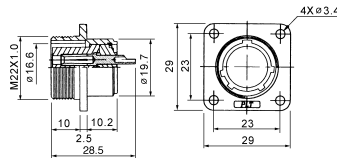

M595711A /B /C /F
Circular female M22 connector
(A)2P(B)3P-15A250V
(C)4P(F)7P-10A250V

M595721K /P /Q /T /Z
Circular female M30 connector
(K)12P(P)16P(Q)17P-10A250V
(T)20P(Z)26P-5A250V

M595713A /B /C /F
Circular male M22 connector
(A)2P(B)3P-15A250V
(C)4P(F)7P-10A250V

M595723K /P /Q /T /Z
Circular male M30 connector
(K)12P(P)16P(Q)17P-10A250V
(T)20P(Z)26P-5A250V

M595715A /B /C /F
Circular male M22 connector
(A)2P(B)3P-15A250V
(C)4P(F)7P-10A250V

M595725K /P /Q /T /Z
Circular male M30 connector
(K)12P(P)16P(Q)17P-10A250V
(T)20P(Z)26P-5A250V

M595717A /B /C /F
Circular female M22 connector
(A)2P(B)3P-15A250V
(C)4P(F)7P-10A250V

M595727K /P /Q /T /Z
Circular female M30 connector
(K)12P(P)16P(Q)17P-10A250V
(T)20P(Z)26P-5A250V

M595718
Protective cap for circular M22 connector
(for M595713 M595717)