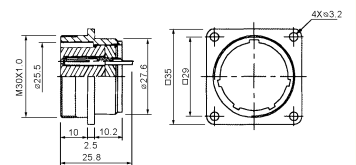

M595711A /B /C /F
Circular female M22 connector
(A)2P(B)3P-15A250V
(C)4P(F)7P-10A250V

M595721K /P /Q /T /Z
Circular female M30 connector
(K)12P(P)16P(Q)17P-10A250V
(T)20P(Z)26P-5A250V

M595713A /B /C /F
Circular male M22 connector
(A)2P(B)3P-15A250V
(C)4P(F)7P-10A250V

M595723K /P /Q /T /Z
Circular male M30 connector
(K)12P(P)16P(Q)17P-10A250V
(T)20P(Z)26P-5A250V

M595715A /B /C /F
Circular male M22 connector
(A)2P(B)3P-15A250V
(C)4P(F)7P-10A250V

M595725K /P /Q /T /Z
Circular male M30 connector
(K)12P(P)16P(Q)17P-10A250V
(T)20P(Z)26P-5A250V

M595717A /B /C /F
Circular female M22 connector
(A)2P(B)3P-15A250V
(C)4P(F)7P-10A250V

M595727K /P /Q /T /Z
Circular female M30 connector
(K)12P(P)16P(Q)17P-10A250V
(T)20P(Z)26P-5A250V

M595718
Protective cap for circular M22 connector
(for M595713 M595717)