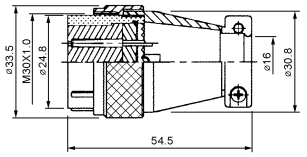

M595711A /B /C /F
Circular female M22 connector
(A)2P(B)3P-15A250V
(C)4P(F)7P-10A250V

M595721K /P /Q /T /Z
Circular female M30 connector
(K)12P(P)16P(Q)17P-10A250V
(T)20P(Z)26P-5A250V

M595713A /B /C /F
Circular male M22 connector
(A)2P(B)3P-15A250V
(C)4P(F)7P-10A250V

M595723K /P /Q /T /Z
Circular male M30 connector
(K)12P(P)16P(Q)17P-10A250V
(T)20P(Z)26P-5A250V

M595715A /B /C /F
Circular male M22 connector
(A)2P(B)3P-15A250V
(C)4P(F)7P-10A250V

M595725K /P /Q /T /Z
Circular male M30 connector
(K)12P(P)16P(Q)17P-10A250V
(T)20P(Z)26P-5A250V

M595717A /B /C /F
Circular female M22 connector
(A)2P(B)3P-15A250V
(C)4P(F)7P-10A250V

M595727K /P /Q /T /Z
Circular female M30 connector
(K)12P(P)16P(Q)17P-10A250V
(T)20P(Z)26P-5A250V

M595718
Protective cap for circular M22 connector
(for M595713 M595717)