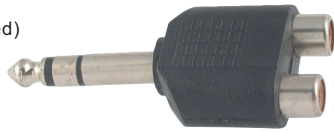

**K32583**

Right angle double 3.5mm mono plug to 3.5mm stereo jack

**K32605**

RCA plug to double RCA jack

**K326051**

(Gold plated)

**K3259**

2.5mm Mono plug to 3.5mm mono double jack

**K32606**

RCA jack to double RCA jack

**K326061**

(Gold plated)

**K32601**

1/4" Stereo plug to double RCA jack

**K326062**

RCA jack to double RCA plug

**K326063**

(Gold plated)

**K32602**

1/4" Mono plug to double RCA jack

**K326064**

RCA plug to double RCA plug

**K326065**

(Gold plated)