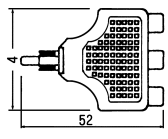

K326066

RCA plug to triple RCA jack