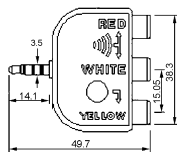

**K326068**

RCA jack to triple RCA jack

**K326069**

(Gold plated)

**K326043**

3.5mm 4 pole plug to triple RCA jack

**K32609**

RCA plug to 1/4" mono double jack