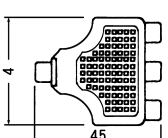

K326068

RCA jack to triple RCA jack