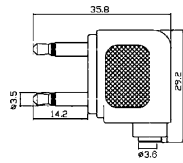

**K32583**

Right angle double 3.5mm mono plug to 3.5mm stereo jack

**K32605**

RCA plug to double RCA jack

**K326051**

(Gold plated)

**K3259**

2.5mm Mono plug to 3.5mm mono double jack

**K32606**

RCA jack to double RCA jack

**K326061**

(Gold plated)

**K32601**

1/4" Stereo plug to double RCA jack

**K326062**

RCA jack to double RCA plug