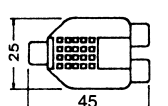

K326115

4P mini din plug to double RCA jack