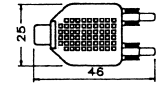

**K32606**

RCA jack to double RCA jack

**K326061**

(Gold plated)

**K32601**

1/4" Stereo plug to double RCA jack

**K326062**

RCA jack to double RCA plug