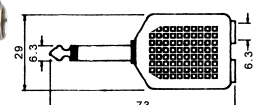

K32441
(Gold plated)

K3246
3.5mm Stereo plug to 1/4" stereo double jack

K32461
(Gold plated)

K3249
3.5mm Stereo plug to 3.5mm mono double jack

K32491
(Gold plated)

K3250
1/4" Mono plug to 1/4" mono double jack