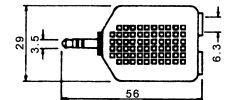

K32441
(Gold plated)

K3246
3.5mm Stereo plug to 1/4" stereo double jack