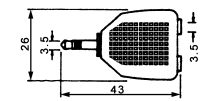

K3238
3.5mm Mono plug to 5P din jack (180°)

K3240
1/4" Stereo plug to 1/4" stereo double jack

K32401
(Gold plated)

K3242
1/4" Stereo plug to 3.5mm stereo double jack

K32421
(Gold plated)

K3244
3.5mm Stereo plug to 3.5mm stereo double jack