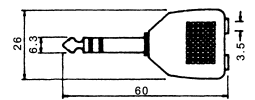

K3238
3.5mm Mono plug to 5P din jack (180°)

K3240
1/4" Stereo plug to 1/4" stereo double jack

K32401
(Gold plated)

K3242
1/4" Stereo plug to 3.5mm stereo double jack

K32421
(Gold plated)

K3244
3.5mm Stereo plug to 3.5mm stereo double jack