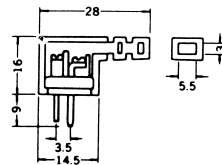

**K312**  
 RCA phono plug

 Color : red yellow green  
 blue black white

**K312A**  
 RCA phono plug W/cable protector

 Color : red yellow green  
 blue black white

**K312B**  
 Right angle RCA plug

Color : red black

**K313**  
 RCA phono plug

**K315**  
 2P din plug

**K315A**  
 2P din plug screw type

**K315B**  
 2P din plug right angle & screw type

**K315C**  
 2P din plug right angle & solder type

**K315D**  
 2P din plug
