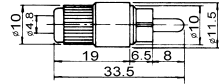

**K312**  
 RCA phono plug

 Color : red yellow green  
 blue black white

**K312A**  
 RCA phono plug W/cable protector

 Color : red yellow green  
 blue black white

**K312B**  
 Right angle RCA plug

Color : red black

**K313**  
 RCA phono plug

**K315**  
 2P din plug

**K315A**  
 2P din plug screw type

**K315B**  
 2P din plug right angle & screw type

**K315C**  
 2P din plug right angle & solder type

**K315D**  
 2P din plug
