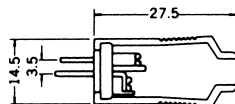

**K312**  
 RCA phono plug

 Color : red yellow green  
 blue black white

**K312A**  
 RCA phono plug W/cable protector

 Color : red yellow green  
 blue black white

**K312B**  
 Right angle RCA plug

Color : red black

**K313**  
 RCA phono plug

**K315**  
 2P din plug

**K315A**  
 2P din plug screw type

**K315B**  
 2P din plug right angle & screw type

**K315C**  
 2P din plug right angle & solder type

**K315D**  
 2P din plug
