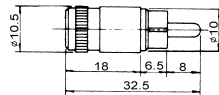

**K312**  
 RCA phono plug

 Color : red yellow green  
 blue black white

**K312A**  
 RCA phono plug W/cable protector

 Color : red yellow green  
 blue black white

**K312B**  
 Right angle RCA plug

Color : red black

**K313**  
 RCA phono plug

**K315**  
 2P din plug

**K315A**  
 2P din plug screw type

**K315B**  
 2P din plug right angle & screw type

**K315C**  
 2P din plug right angle & solder type

**K315D**  
 2P din plug
