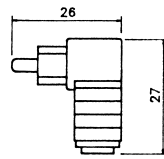

**K312**  
 RCA phono plug

 Color : red yellow green  
 blue black white

**K312A**  
 RCA phono plug W/cable protector

 Color : red yellow green  
 blue black white

**K312B**  
 Right angle RCA plug

Color : red black

**K313**  
 RCA phono plug

**K315**  
 2P din plug

**K315A**  
 2P din plug screw type

**K315B**  
 2P din plug right angle & screw type

**K315C**  
 2P din plug right angle & solder type

**K315D**  
 2P din plug
