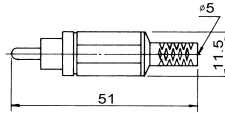

**K312**  
 RCA phono plug

 Color : red yellow green  
 blue black white

**K312A**  
 RCA phono plug W/cable protector

 Color : red yellow green  
 blue black white

**K312B**  
 Right angle RCA plug

Color : red black

**K313**  
 RCA phono plug

**K315**  
 2P din plug

**K315A**  
 2P din plug screw type

**K315B**  
 2P din plug right angle & screw type

**K315C**  
 2P din plug right angle & solder type

**K315D**  
 2P din plug
