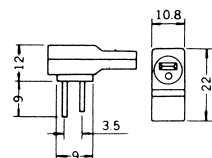

**K312**  
 RCA phono plug

 Color : red yellow green  
 blue black white

**K312A**  
 RCA phono plug W/cable protector

 Color : red yellow green  
 blue black white

**K312B**  
 Right angle RCA plug

Color : red black

**K313**  
 RCA phono plug

**K315**  
 2P din plug

**K315A**  
 2P din plug screw type

**K315B**  
 2P din plug right angle & screw type

**K315C**  
 2P din plug right angle & solder type

**K315D**  
 2P din plug
