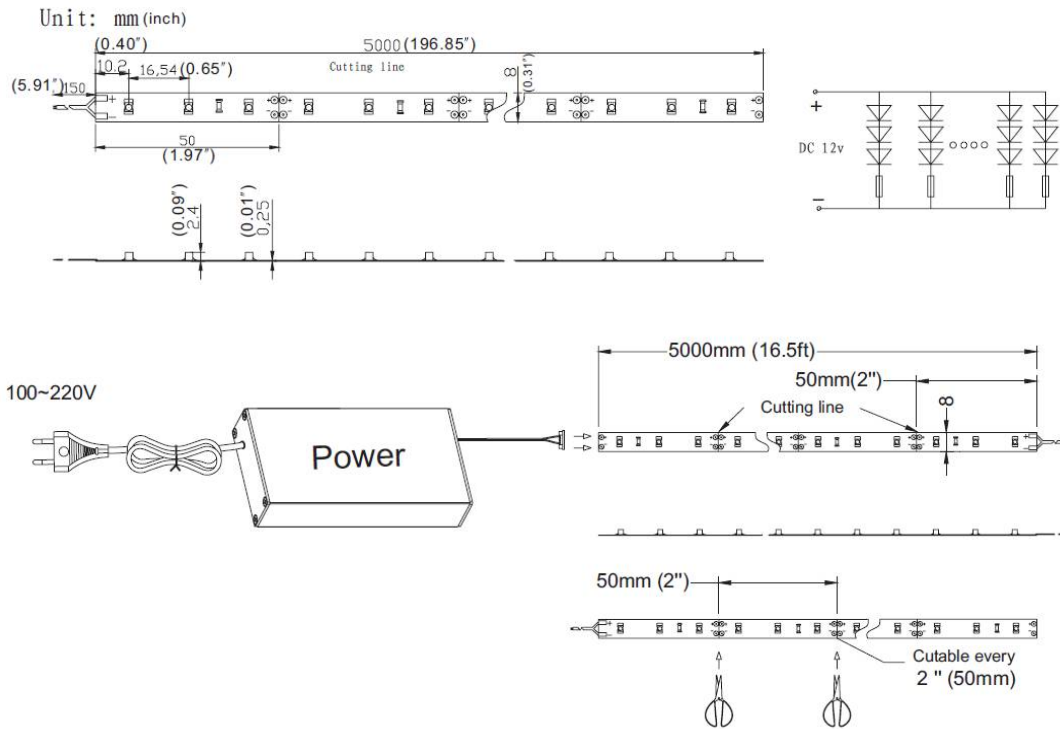

3528/60 Bead tube filling LED strip waterproof IP68- 5M/REEL 12V 4.8W/m 24W/5m

L1m\*W10mm\*H5.0mm 60 beads/m 5500-6500K BRAND: GREEN THINK

P/N: 181226

### 1.Circuit diagram and connection diagram

### 2.Parameter

MODEL	COLOR	LED QTY PCS/M	LED ANGLE	LED Lumen/M	INPUT VOLTAGE (V)	POWER (W/M)	PACK
CDL-3528-R60	RED	60	120°	120	DC12V	≤4.8W	5M/ROLL
CDL-3528-Y60	YELLOW	60	120°	90	DC12V	≤4.8W	5M/ROLL
CDL-3528-B60	BLUE	60	120°	90	DC12V	≤4.8W	5M/ROLL
CDL-3528-G60	GREEN	60	120°	180	DC12V	≤4.8W	5M/ROLL
CDL-3528-W60	PURE WHITE	60	120°	360	DC12V	≤4.8W	5M/ROLL
CDL-3528-WW60	WARM WHITE	60	120°	300	DC12V	≤4.8W	5M/ROLL
CDL-3528-CW60	COOL WHITE	60	120°	300	DC12V	≤4.8W	5M/ROLL
WAVE LENGTH/ COLOR	RED:620-625nm GREEN:515-520nm BLUE:460-470nm YELLOW:585-590nm						
TEMPERATURE(nm/K)	PURE WHITE: 5500-6000K WARM WHITE: 2800-3200K COOL WHITE: 8000-12000K						