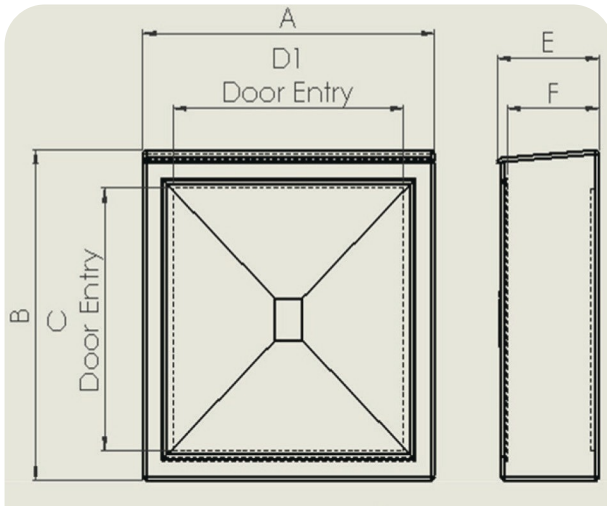

## WALL MOUNTED KIOSK

- Backing Board Fitted
- Blank Gland Plate Fitted
- Can be Supplied Fully Wired & Fitted
- Available in Pole Mounted Version

TYPE	DIMENSIONS(mm)							SPACE ON BOARD		
	A	B	C	D1	D2	E	F	H	W(D1)	W(D2)
117	760	800	630	600		270	170	620	650	