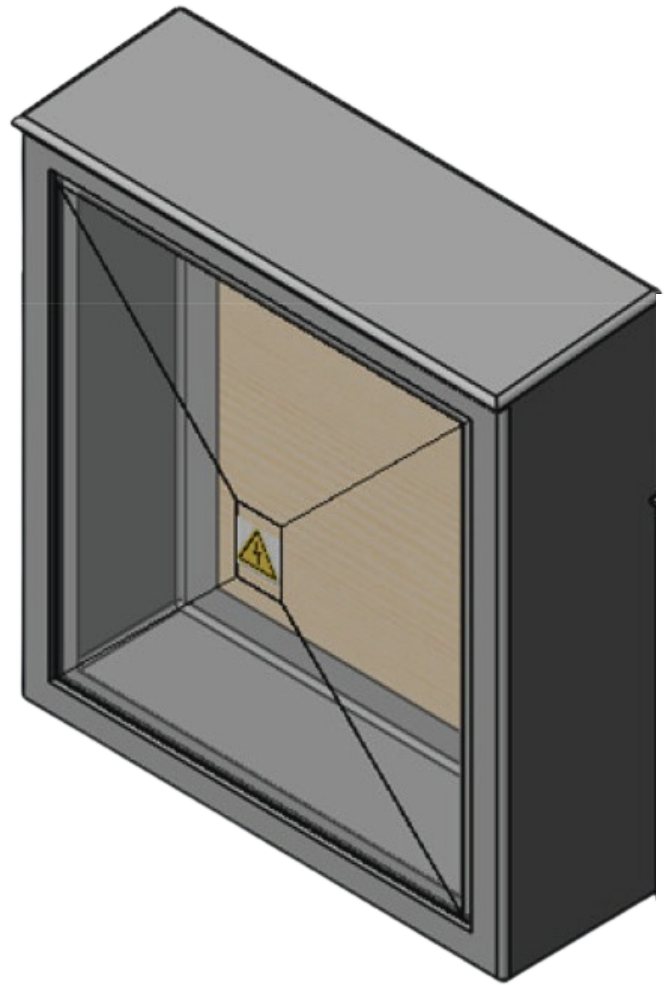

## WALL MOUNTED KIOSK

- Backing Board Fitted
- Blank Gland Plate Fitted
- Can be Supplied Fully Wired & Fitted
- Available in Pole Mounted Version

TYPE	DIMENSIONS(mm)							SPACE ON BOARD		
	A	B	C	D1	D2	E	F	H	W(D1)	W(D2)
117	760	800	630	600		270	170	620	650	

**Kiosks available in Grey or Light Stone as Standard**  
**Other Colours are available on request**