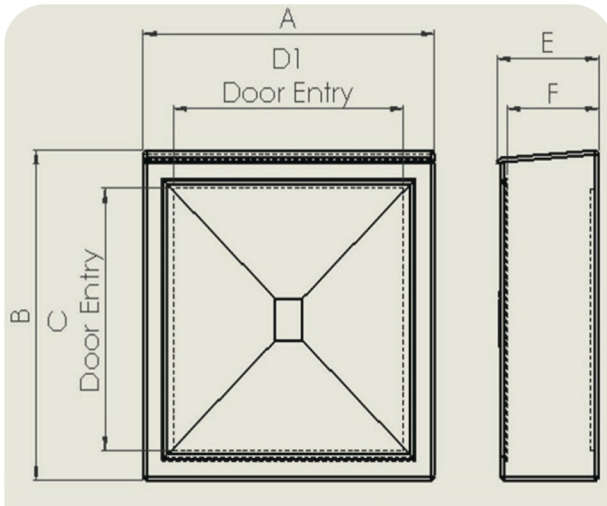

113

WALL MOUNTED KIOSK

- Backing Board Fitted
- Blank Gland Plate Fitted
- Can be Supplied Fully Wired & Fitted
- Available in Pole Mounted Version

TYPE	DIMENSIONS(mm)							SPACE ON BOARD		
	A	B	C	D1	D2	E	F	H	W(D1)	W(D2)
113	440	610	440	260		295	195	430	360	