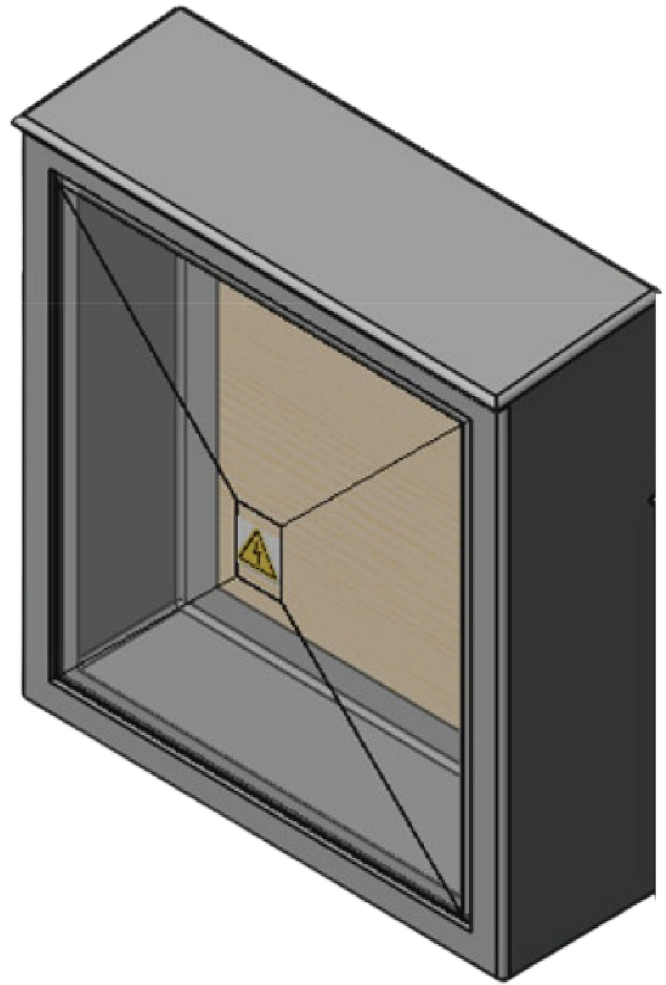

113

WALL MOUNTED KIOSK

- Backing Board Fitted
- Blank Gland Plate Fitted
- Can be Supplied Fully Wired & Fitted
- Available in Pole Mounted Version

TYPE	DIMENSIONS(mm)							SPACE ON BOARD		
	A	B	C	D1	D2	E	F	H	W(D1)	W(D2)
113	440	610	440	260		295	195	430	360	

Kiosks available in Grey or Light Stone as Standard
Other Colours are available on request