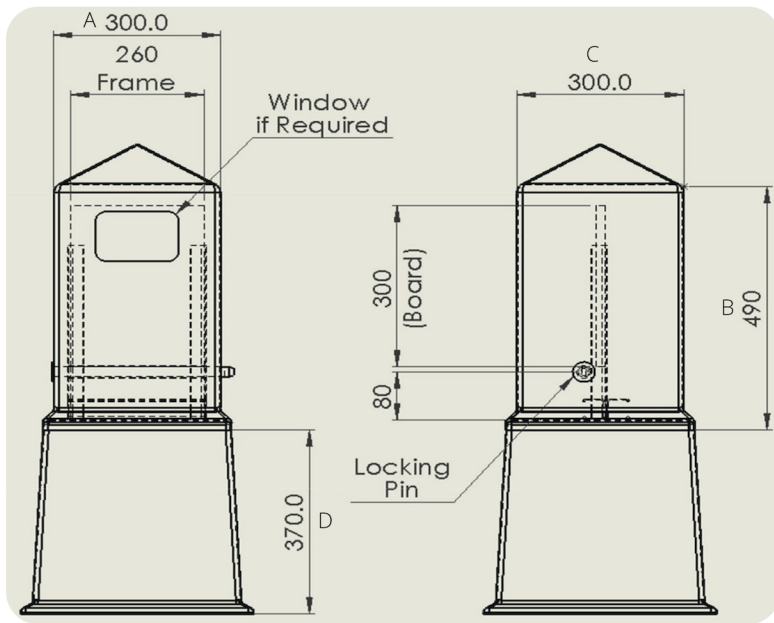

# STUBBY KIOSK

- Lift off Top
- Frame, Unistrut & Locking Rod is Hot Dipped Galvanised
- Cable Termination Facility Optional
- Can be Supplied Fully Wired & Fitted
- Window - Polycarbonate

TYPE	DIMENSIONS(mm)			
	A	B	C	D
STUBBY	300	490	300	370