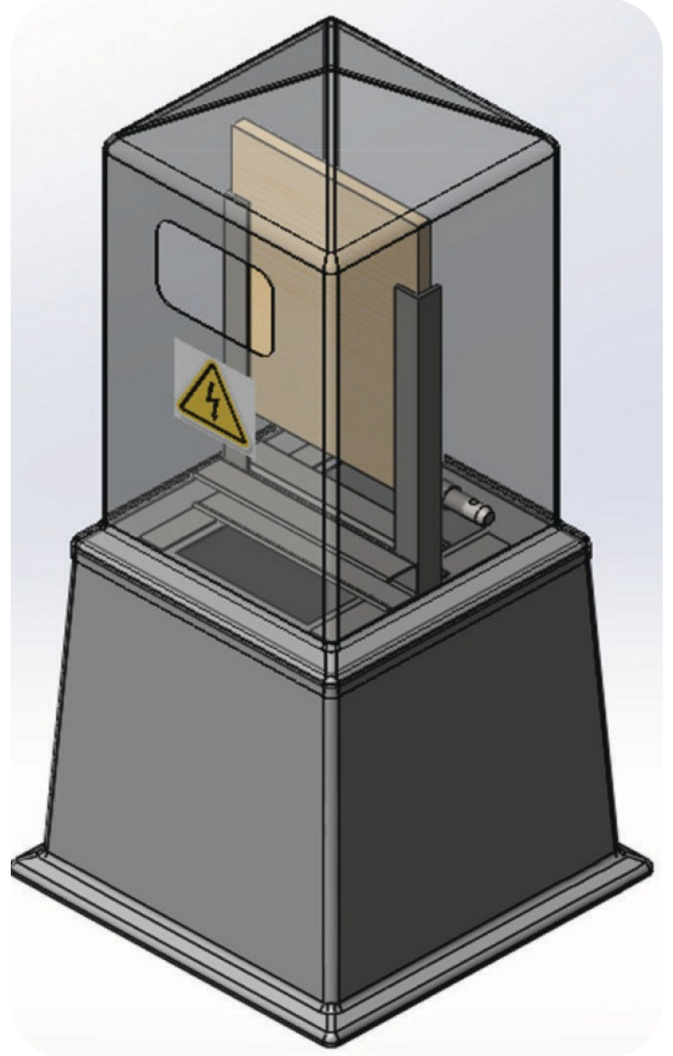

# STUBBY KIOSK

- Lift off Top
- Frame, Unistrut & Locking Rod is Hot Dipped Galvanised
- Cable Termination Facility Optional
- Can be Supplied Fully Wired & Fitted
- Window - Polycarbonate

TYPE	DIMENSIONS(mm)			
	A	B	C	D
STUBBY	300	490	300	370

**Kiosks available in Grey or Light Stone as Standard  
Other Colours are available on request**