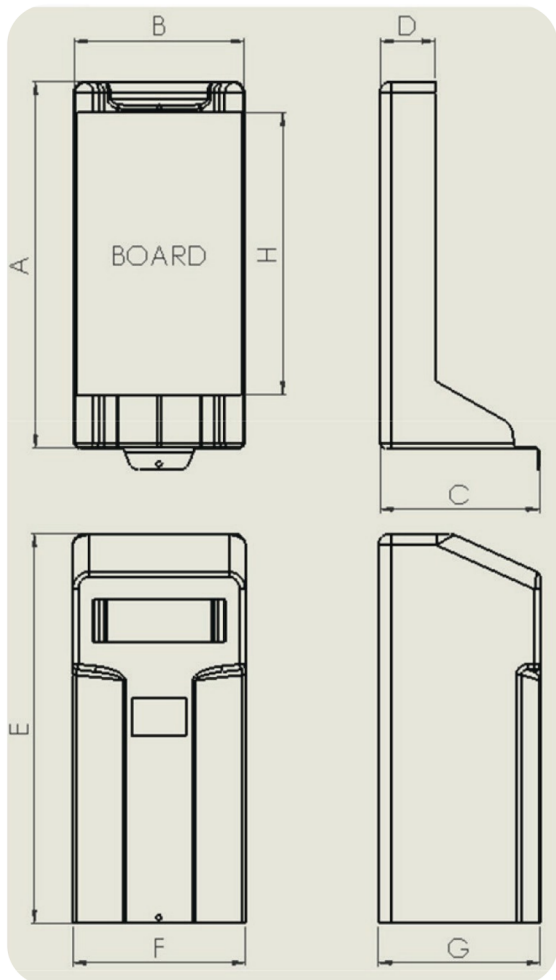

MINI

POLE MOUNTED KIOSK

- Fastening Brackets on back for Strapping to pole
- Window - Polycarbonate
- Can be Supplied Fully Wired & Fitted
- Lift - Off Front

DESCRIPTION	WINDOW	DIMENSIONS (mm)							
		A	B	C	D	E	F	G	H
MINI	NIL	360	145	145	50	375	155	150	230