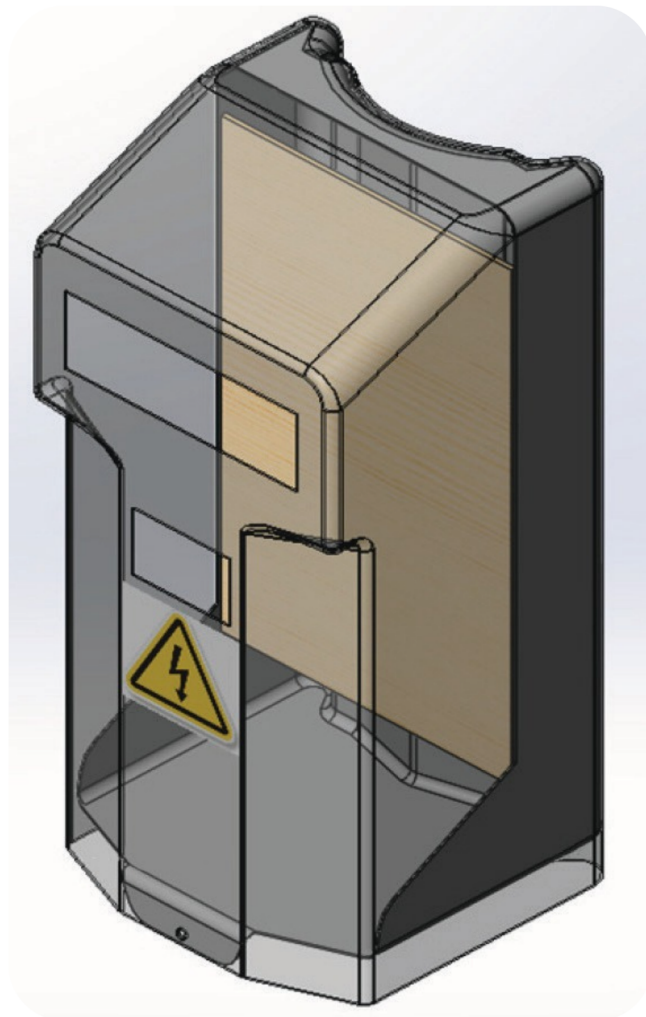

MINI

POLE MOUNTED KIOSK

- Fastening Brackets on back for Strapping to pole
- Window - Polycarbonate
- Can be Supplied Fully Wired & Fitted
- Lift - Off Front

DESCRIPTION	WINDOW	DIMENSIONS (mm)							
		A	B	C	D	E	F	G	H
MINI	NIL	360	145	145	50	375	155	150	230

Kiosks available in Grey or Light Stone as Standard
Other Colours are available on request