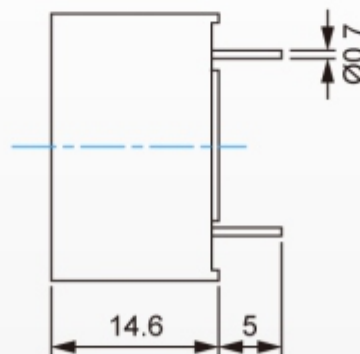

## MEB231615-A12P

Series: MEB231615  
Type: Mechanical Buzzer

Specification

Dimension

### Specification

Diameter [mm]	22.5 * 16
Height [mm]	14.6
Operating Voltage [V]	8 ~ 16
Rated Voltage [V]	12
Max. Rated Current [mA]	20
Min. Sound Output [dBA]	70 at 30 cm
Frequency [Hz]	400 +/- 100
Tone Nature	Single
Operating Temperature [°C]	-20 ~ +70
Terminal	Pin
Housing	ABS
Color	Grey
Weight [g]	10

Unit : mm