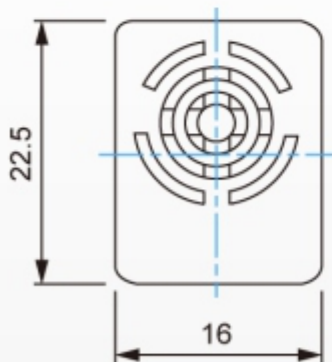

## MEB231615-A12P

Series: MEB231615  
Type: Mechanical Buzzer

Specification

Dimension

### Specification

Diameter [mm]	22.5 * 16
Height [mm]	14.6
Operating Voltage [V]	8 ~ 16
Rated Voltage [V]	12
Max. Rated Current [mA]	20
Min. Sound Output [dBA]	70 at 30 cm
Frequency [Hz]	400 +/- 100
Tone Nature	Single
Operating Temperature [°C]	-20 ~ +70
Terminal	Pin
Housing	ABS
Color	Grey
Weight [g]	10

Unit : mm