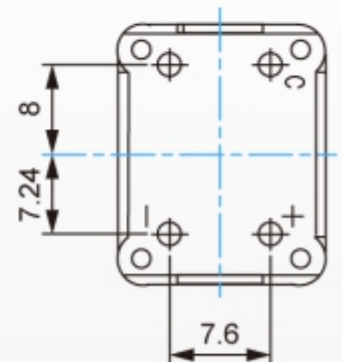

## MEB231615-A12P

Series: MEB231615  
Type: Mechanical Buzzer

Specification

Dimension

### Specification

Diameter [mm]	22.5 * 16
Height [mm]	14.6
Operating Voltage [V]	8 ~ 16
Rated Voltage [V]	12
Max. Rated Current [mA]	20
Min. Sound Output [dBA]	70 at 30 cm
Frequency [Hz]	400 +/- 100
Tone Nature	Single
Operating Temperature [°C]	-20 ~ +70
Terminal	Pin
Housing	ABS
Color	Grey
Weight [g]	10

Unit : mm