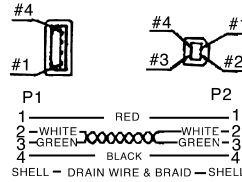

Extension Cables

ZR01MM /FM
IBM PRINTER CABLE (6ft)
MM : DB25M - CEN36M
FM : DB25F - CEN36M

ZR07MF
MONITOR EXTENSION CABLE (6ft)
MF : DB09M - DB09F
FF : DB09F - DB09F

ZR02MM /MF /FF
RS232 EXTENSION CABLE (6ft)
MM : DB25M - DB25M
MF : DB25M - DB25F
FF : DB25F - DB25F

ZR07000
USB A TYPE PLUG TO A TYPE PLUG CABLE (6ft)

ZR04MF
SERIAL MODEM CABLE (6ft)
MF : DB25M - DB09F

ZR07005
USB A TYPE PLUG TO B TYPE PLUG CABLE (6ft)

ZR0611
KEYBOARD EXTENSION CABLE (6ft)
MINI 6P PLUG TO MINI 6P JACK

ZR07008
USB A TYPE PLUG TO IEEE 1284 CABLE (6ft)

ZR062
KEYBOARD CABLE (15cm)
5P JACK TO MINI 6P PLUG

ZR07010
IEEE 1394 6P PLUG TO 6P PLUG CABLE (6ft)