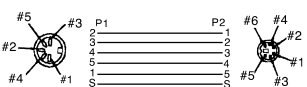

ZR07000
USB A TYPE PLUG TO A TYPE PLUG CABLE (6ft)

ZR04MF
SERIAL MODEM CABLE (6ft)
MF : DB25M - DB09F

ZR07005
USB A TYPE PLUG TO B TYPE PLUG CABLE (6ft)

ZR0611
KEYBOARD EXTENSION CABLE (6ft)
MINI 6P PLUG TO MINI 6P JACK

ZR07008
USB A TYPE PLUG TO IEEE 1284 CABLE (6ft)

ZR062
KEYBOARD CABLE (15cm)
5P JACK TO MINI 6P PLUG

ZR07010
IEEE 1394 6P PLUG TO 6P PLUG CABLE (6ft)