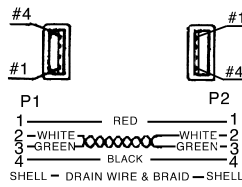

Extension Cables

ZR01MM /FM
IBM PRINTER CABLE (6ft)
MM : DB25M - CEN36M
FM : DB25F - CEN36M

ZR07MF
MONITOR EXTENSION CABLE (6ft)
MF : DB09M - DB09F
FF : DB09F - DB09F

ZR02MM /MF /FF
RS232 EXTENSION CABLE (6ft)
MM : DB25M - DB25M
MF : DB25M - DB25F
FF : DB25F - DB25F

ZR07000
USB A TYPE PLUG TO A TYPE PLUG CABLE (6ft)

ZR04MF
SERIAL MODEM CABLE (6ft)
MF : DB25M - DB09F

ZR07005
USB A TYPE PLUG TO B TYPE PLUG CABLE (6ft)

ZR0611
KEYBOARD EXTENSION CABLE (6ft)
MINI 6P PLUG TO MINI 6P JACK

ZR07008
USB A TYPE PLUG TO IEEE 1284 CABLE (6ft)

ZR062
KEYBOARD CABLE (15cm)
5P JACK TO MINI 6P PLUG

ZR07010
IEEE 1394 6P PLUG TO 6P PLUG CABLE (6ft)