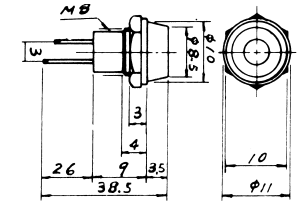

Indicator Lights

R700
INDICATOR LIGHT
W/O BULB E-5

R733R /G /Y
LED INDICATOR LIGHT
2V W/O RESISTOR
R:RED
G:GREEN
Y:YELLOW

R701
INDICATOR LIGHT
W/O BULB E-5

R734R /G /Y
LED INDICATOR LIGHT
2V W/O RESISTOR
R:RED
G:GREEN
Y:YELLOW

R702
INDICATOR LIGHT
W/O BULB E-10

R735R /G /Y
LED INDICATOR LIGHT
2V W/O RESISTOR
R:RED
G:GREEN
Y:YELLOW

R703
INDICATOR LIGHT
W/O BULB E-10

R736R /G /Y
LED INDICATOR LIGHT
2V W/O RESISTOR
R:RED
G:GREEN
Y:YELLOW