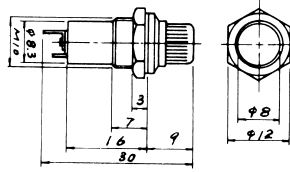

Indicator Lights

R700
INDICATOR LIGHT
W/O BULB E-5

R733R /G /Y
LED INDICATOR LIGHT
2V W/O RESISTOR
R:RED
G:GREEN
Y:YELLOW

R701
INDICATOR LIGHT
W/O BULB E-5

R734R /G /Y
LED INDICATOR LIGHT
2V W/O RESISTOR
R:RED
G:GREEN
Y:YELLOW

R702
INDICATOR LIGHT
W/O BULB E-10

R735R /G /Y
LED INDICATOR LIGHT
2V W/O RESISTOR
R:RED
G:GREEN
Y:YELLOW

R703
INDICATOR LIGHT
W/O BULB E-10

R736R /G /Y
LED INDICATOR LIGHT
2V W/O RESISTOR
R:RED
G:GREEN
Y:YELLOW