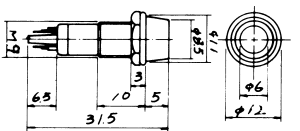

R753
NEON INDICATOR LIGHT
W/O RESISTOR