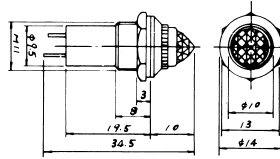

Indicator Lights

R700
INDICATOR LIGHT
W/O BULB E-5

R733R /G /Y
LED INDICATOR LIGHT
2V W/O RESISTOR
R:RED
G:GREEN
Y:YELLOW

R701
INDICATOR LIGHT
W/O BULB E-5

R734R /G /Y
LED INDICATOR LIGHT
2V W/O RESISTOR
R:RED
G:GREEN
Y:YELLOW