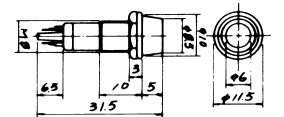

R704
INDICATOR LIGHT
W/O BULB E-10

R750
NEON INDICATOR LIGHT
W/RESISTOR 110V/220V

R705
INDICATOR LIGHT
DC 12V

R751
NEON INDICATOR LIGHT
W/O RESISTOR

R730R /G /Y
LED INDICATOR LIGHT
2V W/O RESISTOR
R:RED
G:GREEN
Y:YELLOW