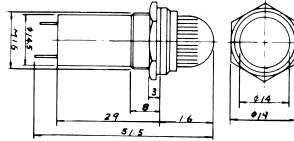

R702
INDICATOR LIGHT
W/O BULB E-10