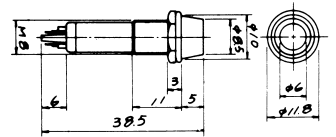

R750
NEON INDICATOR LIGHT
W/RESISTOR 110V/220V