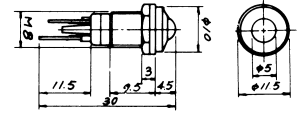

R702
INDICATOR LIGHT
W/O BULB E-10

R735R /G /Y
LED INDICATOR LIGHT
2V W/O RESISTOR
R:RED
G:GREEN
Y:YELLOW

R703
INDICATOR LIGHT
W/O BULB E-10

R736R /G /Y
LED INDICATOR LIGHT
2V W/O RESISTOR
R:RED
G:GREEN
Y:YELLOW