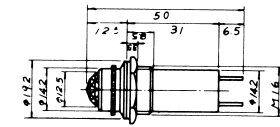

R704
INDICATOR LIGHT
W/O BULB E-10