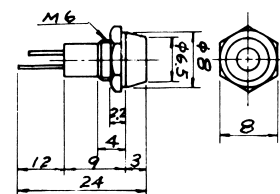

R752
NEON INDICATOR LIGHT
W/RESISTOR 110V/220V

R731R /G /Y
LED INDICATOR LIGHT
2V W/O RESISTOR
R:RED
G:GREEN
Y:YELLOW

R753
NEON INDICATOR LIGHT
W/O RESISTOR

R732R /G /Y
LED INDICATOR LIGHT
2V W/O RESISTOR
R:RED
G:GREEN
Y:YELLOW