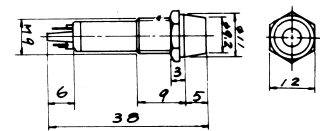

R752
NEON INDICATOR LIGHT
W/RESISTOR 110V/220V