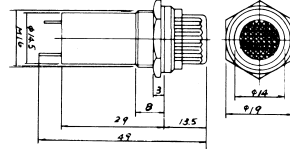

R703
INDICATOR LIGHT
W/O BULB E-10