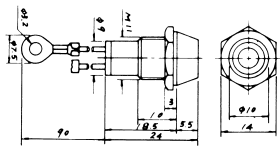

R705
INDICATOR LIGHT
DC 12V