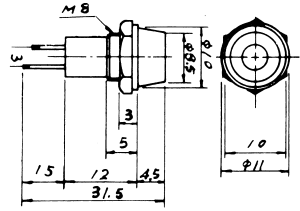

Indicator Lights

R700
INDICATOR LIGHT
W/O BULB E-5

R733R /G /Y
LED INDICATOR LIGHT
2V W/O RESISTOR
R:RED
G:GREEN
Y:YELLOW

R701
INDICATOR LIGHT
W/O BULB E-5

R734R /G /Y
LED INDICATOR LIGHT
2V W/O RESISTOR
R:RED
G:GREEN
Y:YELLOW