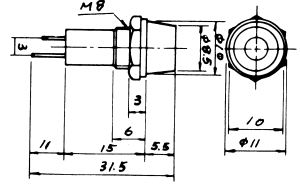

Indicator Lights

R700
INDICATOR LIGHT
W/O BULB E-5

R733R /G /Y
LED INDICATOR LIGHT
2V W/O RESISTOR
R:RED
G:GREEN
Y:YELLOW

R701
INDICATOR LIGHT
W/O BULB E-5

R734R /G /Y
LED INDICATOR LIGHT
2V W/O RESISTOR
R:RED
G:GREEN
Y:YELLOW

R702
INDICATOR LIGHT
W/O BULB E-10

R735R /G /Y
LED INDICATOR LIGHT
2V W/O RESISTOR
R:RED
G:GREEN
Y:YELLOW

R703
INDICATOR LIGHT
W/O BULB E-10

R736R /G /Y
LED INDICATOR LIGHT
2V W/O RESISTOR
R:RED
G:GREEN
Y:YELLOW