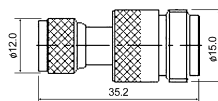

M55311
MINI UHF FEMALE TO TNC MALE

M55303
MINI UHF FEMALE BULKHEAD

M55312
MINI UHF FEMALE TO UHF MALE

M55304
DOUBLE MINI UHF MALE

M55313
DOUBLE MINI UHF FEMALE

M55305
MINI UHF MALE TO BNC FEMALE

M55315
RIGHT ANGLE MINI UHF MALE TO FEMALE

M55306
MINI UHF MALE TO N FEMALE

M55316
T-TYPE MINI UHF MALE TO DOUBLE FEMALE

M55307
MINI UHF MALE TO TNC FEMALE

M55317
T-TYPE TRIPLE MINI UHF FEMALE

M55308
MINI UHF MALE TO UHF FEMALE

M55324
RIGHT ANGLE MINI UHF MALE CRIMP TYPE (RG58U/59U)