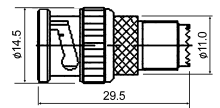

Mini UHF Connectors

M55300
MINI UHF MALE CRIMP TYPE
(RG58U/59U)

M55309
MINI UHF FEMALE TO BNC MALE

M55301
MINI UHF MALE CRIMP TYPE
(RG58U/59U)

M55310
MINI UHF FEMALE TO N MALE

M55302
MINI UHF FEMALE CRIMP TYPE
(RG58U/59U)

M55311
MINI UHF FEMALE TO TNC MALE

M55303
MINI UHF FEMALE BULKHEAD

M55312
MINI UHF FEMALE TO UHF MALE

M55304
DOUBLE MINI UHF MALE

M55313
DOUBLE MINI UHF FEMALE

M55305
MINI UHF MALE TO BNC FEMALE

M55315
RIGHT ANGLE MINI UHF MALE TO FEMALE