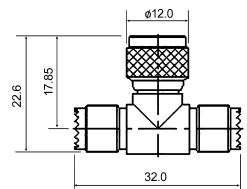

M55311
MINI UHF FEMALE TO TNC MALE

M55303
MINI UHF FEMALE BULKHEAD

M55312
MINI UHF FEMALE TO UHF MALE

M55304
DOUBLE MINI UHF MALE

M55313
DOUBLE MINI UHF FEMALE

M55305
MINI UHF MALE TO BNC FEMALE

M55315
RIGHT ANGLE MINI UHF MALE TO FEMALE

M55306
MINI UHF MALE TO N FEMALE

M55316
T-TYPE MINI UHF MALE TO DOUBLE FEMALE

M55307
MINI UHF MALE TO TNC FEMALE

M55317
T-TYPE TRIPLE MINI UHF FEMALE

M55308
MINI UHF MALE TO UHF FEMALE

M55324
RIGHT ANGLE MINI UHF MALE CRIMP TYPE (RG58U/59U)