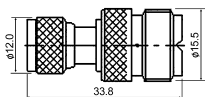

M55311
MINI UHF FEMALE TO TNC MALE

M55303
MINI UHF FEMALE BULKHEAD

M55312
MINI UHF FEMALE TO UHF MALE

M55304
DOUBLE MINI UHF MALE

M55313
DOUBLE MINI UHF FEMALE

M55305
MINI UHF MALE TO BNC FEMALE

M55315
RIGHT ANGLE MINI UHF MALE TO FEMALE

M55306
MINI UHF MALE TO N FEMALE

M55316
T-TYPE MINI UHF MALE TO DOUBLE FEMALE

M55307
MINI UHF MALE TO TNC FEMALE

M55317
T-TYPE TRIPLE MINI UHF FEMALE

M55308
MINI UHF MALE TO UHF FEMALE

M55324
RIGHT ANGLE MINI UHF MALE CRIMP TYPE (RG58U/59U)