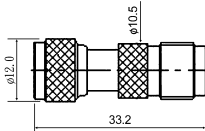

M55311
MINI UHF FEMALE TO TNC MALE

M55303
MINI UHF FEMALE BULKHEAD

M55312
MINI UHF FEMALE TO UHF MALE

M55304
DOUBLE MINI UHF MALE

M55313
DOUBLE MINI UHF FEMALE

M55305
MINI UHF MALE TO BNC FEMALE

M55315
RIGHT ANGLE MINI UHF MALE TO FEMALE

M55306
MINI UHF MALE TO N FEMALE

M55316
T-TYPE MINI UHF MALE TO DOUBLE FEMALE

M55307
MINI UHF MALE TO TNC FEMALE

M55317
T-TYPE TRIPLE MINI UHF FEMALE

M55308
MINI UHF MALE TO UHF FEMALE

M55324
RIGHT ANGLE MINI UHF MALE CRIMP TYPE (RG58U/59U)