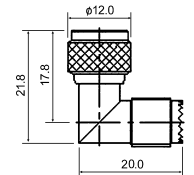

M55311
MINI UHF FEMALE TO TNC MALE

M55303
MINI UHF FEMALE BULKHEAD

M55312
MINI UHF FEMALE TO UHF MALE

M55304
DOUBLE MINI UHF MALE

M55313
DOUBLE MINI UHF FEMALE

M55305
MINI UHF MALE TO BNC FEMALE

M55315
RIGHT ANGLE MINI UHF MALE TO FEMALE

M55306
MINI UHF MALE TO N FEMALE

M55316
T-TYPE MINI UHF MALE TO DOUBLE FEMALE

M55307
MINI UHF MALE TO TNC FEMALE

M55317
T-TYPE TRIPLE MINI UHF FEMALE

M55308
MINI UHF MALE TO UHF FEMALE

M55324
RIGHT ANGLE MINI UHF MALE CRIMP TYPE (RG58U/59U)