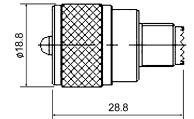

Mini UHF Connectors

M55300
MINI UHF MALE CRIMP TYPE
(RG58U/59U)

M55309
MINI UHF FEMALE TO BNC MALE

M55301
MINI UHF MALE CRIMP TYPE
(RG58U/59U)

M55310
MINI UHF FEMALE TO N MALE

M55302
MINI UHF FEMALE CRIMP TYPE
(RG58U/59U)

M55311
MINI UHF FEMALE TO TNC MALE

M55303
MINI UHF FEMALE BULKHEAD

M55312
MINI UHF FEMALE TO UHF MALE

M55304
DOUBLE MINI UHF MALE

M55313
DOUBLE MINI UHF FEMALE

M55305
MINI UHF MALE TO BNC FEMALE

M55315
RIGHT ANGLE MINI UHF MALE TO FEMALE