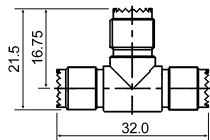

M55306
MINI UHF MALE TO N FEMALE

M55316
T-TYPE MINI UHF MALE TO DOUBLE FEMALE

M55307
MINI UHF MALE TO TNC FEMALE

M55317
T-TYPE TRIPLE MINI UHF FEMALE

M55308
MINI UHF MALE TO UHF FEMALE

M55324
RIGHT ANGLE MINI UHF MALE CRIMP TYPE (RG58U/59U)