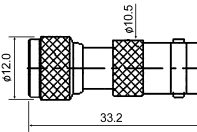

M55311
MINI UHF FEMALE TO TNC MALE

M55303
MINI UHF FEMALE BULKHEAD

M55312
MINI UHF FEMALE TO UHF MALE

M55304
DOUBLE MINI UHF MALE

M55313
DOUBLE MINI UHF FEMALE

M55305
MINI UHF MALE TO BNC FEMALE

M55315
RIGHT ANGLE MINI UHF MALE TO FEMALE

M55306
MINI UHF MALE TO N FEMALE

M55316
T-TYPE MINI UHF MALE TO DOUBLE FEMALE

M55307
MINI UHF MALE TO TNC FEMALE

M55317
T-TYPE TRIPLE MINI UHF FEMALE

M55308
MINI UHF MALE TO UHF FEMALE

M55324
RIGHT ANGLE MINI UHF MALE CRIMP TYPE (RG58U/59U)