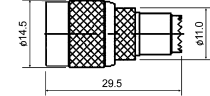

Mini UHF Connectors

M55300
MINI UHF MALE CRIMP TYPE
(RG58U/59U)

M55309
MINI UHF FEMALE TO BNC MALE

M55301
MINI UHF MALE CRIMP TYPE
(RG58U/59U)

M55310
MINI UHF FEMALE TO N MALE

M55302
MINI UHF FEMALE CRIMP TYPE
(RG58U/59U)

M55311
MINI UHF FEMALE TO TNC MALE

M55303
MINI UHF FEMALE BULKHEAD

M55312
MINI UHF FEMALE TO UHF MALE

M55304
DOUBLE MINI UHF MALE

M55313
DOUBLE MINI UHF FEMALE

M55305
MINI UHF MALE TO BNC FEMALE

M55315
RIGHT ANGLE MINI UHF MALE TO FEMALE