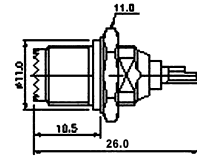

Mini UHF Connectors

M55300
MINI UHF MALE CRIMP TYPE
(RG58U/59U)

M55309
MINI UHF FEMALE TO BNC MALE

M55301
MINI UHF MALE CRIMP TYPE
(RG58U/59U)

M55310
MINI UHF FEMALE TO N MALE

M55302
MINI UHF FEMALE CRIMP TYPE
(RG58U/59U)

M55311
MINI UHF FEMALE TO TNC MALE

M55303
MINI UHF FEMALE BULKHEAD

M55312
MINI UHF FEMALE TO UHF MALE

M55304
DOUBLE MINI UHF MALE

M55313
DOUBLE MINI UHF FEMALE

M55305
MINI UHF MALE TO BNC FEMALE

M55315
RIGHT ANGLE MINI UHF MALE TO FEMALE