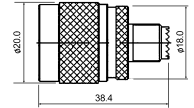

Mini UHF Connectors

M55300
MINI UHF MALE CRIMP TYPE
(RG58U/59U)

M55309
MINI UHF FEMALE TO BNC MALE

M55301
MINI UHF MALE CRIMP TYPE
(RG58U/59U)

M55310
MINI UHF FEMALE TO N MALE

M55302
MINI UHF FEMALE CRIMP TYPE
(RG58U/59U)

M55311
MINI UHF FEMALE TO TNC MALE

M55303
MINI UHF FEMALE BULKHEAD

M55312
MINI UHF FEMALE TO UHF MALE

M55304
DOUBLE MINI UHF MALE

M55313
DOUBLE MINI UHF FEMALE

M55305
MINI UHF MALE TO BNC FEMALE

M55315
RIGHT ANGLE MINI UHF MALE TO FEMALE