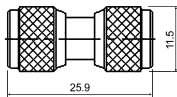

M55311
MINI UHF FEMALE TO TNC MALE

M55303
MINI UHF FEMALE BULKHEAD

M55312
MINI UHF FEMALE TO UHF MALE

M55304
DOUBLE MINI UHF MALE

M55313
DOUBLE MINI UHF FEMALE

M55305
MINI UHF MALE TO BNC FEMALE

M55315
RIGHT ANGLE MINI UHF MALE TO FEMALE

M55306
MINI UHF MALE TO N FEMALE

M55316
T-TYPE MINI UHF MALE TO DOUBLE FEMALE

M55307
MINI UHF MALE TO TNC FEMALE

M55317
T-TYPE TRIPLE MINI UHF FEMALE

M55308
MINI UHF MALE TO UHF FEMALE

M55324
RIGHT ANGLE MINI UHF MALE CRIMP TYPE (RG58U/59U)