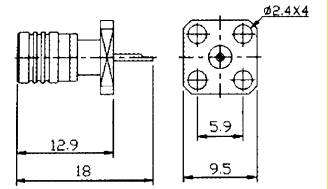

# SMB Connectors

**M5150**  
SMB MALE CRIMP TYPE (RG174U/178U)  
(GOLD PLATED)

**M515603**  
SMB MALE CHASSIS MOUNT  
(GOLD PLATED)

**M51506**  
RIGHT ANGLE SMB MALE CRIMP TYPE  
(RG174U/178U)  
(GOLD PLATED)

**M5156**  
SMB FEMALE BULKHEAD CLAMP TYPE (RG174U/178U)  
(GOLD PLATED)

**M516005**  
RIGHT ANGLE SMB FEMALE CRIMP TYPE (RG174U/178U)  
(GOLD PLATED)