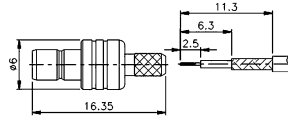

M5152
SMB FEMALE BULKHEAD CRIMP TYPE (RG174U/178U)
(GOLD PLATED)