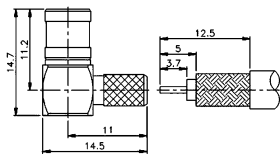

# SMB Connectors

**M5150**  
SMB MALE CRIMP TYPE (RG174U/178U)  
(GOLD PLATED)

**M515603**  
SMB MALE CHASSIS MOUNT  
(GOLD PLATED)

**M51506**  
RIGHT ANGLE SMB MALE CRIMP TYPE  
(RG174U/178U)  
(GOLD PLATED)

**M5156**  
SMB FEMALE BULKHEAD CLAMP TYPE (RG174U/178U)  
(GOLD PLATED)

**M516005**  
RIGHT ANGLE SMB FEMALE CRIMP TYPE (RG174U/178U)  
(GOLD PLATED)