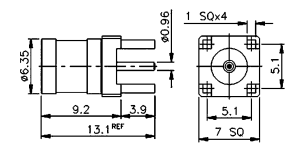

M5160
RIGHT ANGLE SMB MALE CRIMP TYPE (RG174U/178U)
(GOLD PLATED)