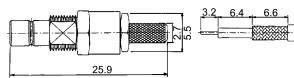

**M515605**  
SMB FEMALE CHASSIS MOUNT  
(GOLD PLATED)

**M5151**  
SMB FEMALE CRIMP TYPE  
(RG174U/178U)  
(GOLD PLATED)

**M515606**  
SMB FEMALE CHASSIS MOUNT  
(GOLD PLATED)

**M5152**  
SMB FEMALE BULKHEAD CRIMP TYPE (RG174U/178U)  
(GOLD PLATED)