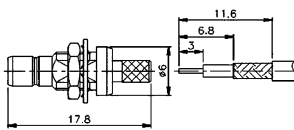

SMB Connectors

M5153
SMB FEMALE BULKHEAD
(GOLD PLATED)