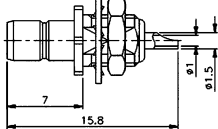

SMB Connectors

M5155
SMB FEMALE BULKHEAD
(GOLD PLATED)