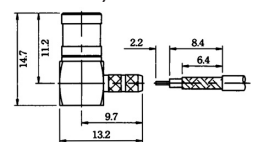

**M51518**  
SMB FEMALE PCB MOUNT  
(GOLD PLATED)

**M5154**  
SMB FEMALE BULKHEAD  
(GOLD PLATED)

**M51519**  
SMB MALE PCB MOUNT  
(GOLD PLATED)

**M5155**  
SMB FEMALE BULKHEAD  
(GOLD PLATED)

**M5160**  
RIGHT ANGLE SMB MALE CRIMP TYPE (RG174U/178U)  
(GOLD PLATED)