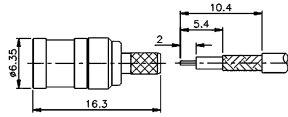

# SMB Connectors

**M5150**  
SMB MALE CRIMP TYPE (RG174U/178U)  
(GOLD PLATED)

**M515603**  
SMB MALE CHASSIS MOUNT  
(GOLD PLATED)

**M51506**  
RIGHT ANGLE SMB MALE CRIMP TYPE  
(RG174U/178U)  
(GOLD PLATED)