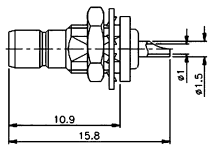

**M515615**  
RIGHT ANGLE SMB MALE PCB MOUNT (GOLD PLATED)

**M515210**  
SMB FEMALE BULKHEAD CRIMP TYPE (RG174U)  
(GOLD PLATED)

**M51517**  
RIGHT ANGLE SMB FEMALE PCB MOUNT (GOLD PLATED)

**M5153**  
SMB FEMALE BULKHEAD  
(GOLD PLATED)