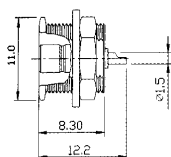

**M515615**  
RIGHT ANGLE SMB MALE PCB MOUNT (GOLD PLATED)

**M515210**  
SMB FEMALE BULKHEAD CRIMP TYPE (RG174U)  
(GOLD PLATED)

**M51517**  
RIGHT ANGLE SMB FEMALE PCB MOUNT (GOLD PLATED)

**M5153**  
SMB FEMALE BULKHEAD  
(GOLD PLATED)

**M51518**  
SMB FEMALE PCB MOUNT  
(GOLD PLATED)

**M5154**  
SMB FEMALE BULKHEAD  
(GOLD PLATED)

**M51519**  
SMB MALE PCB MOUNT  
(GOLD PLATED)

**M5155**  
SMB FEMALE BULKHEAD  
(GOLD PLATED)

**M5160**  
RIGHT ANGLE SMB MALE CRIMP TYPE (RG174U/178U)  
(GOLD PLATED)

**M5156**  
SMB FEMALE BULKHEAD CLAMP TYPE (RG174U/178U)  
(GOLD PLATED)

**M516005**  
RIGHT ANGLE SMB FEMALE CRIMP TYPE (RG174U/178U)  
(GOLD PLATED)