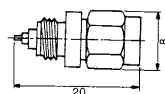

M5006
SMA FEMALE BULKHEAD CRIMP TYPE (RG58U / 174U)

M5014
DOUBLE SMA MALE

M5008
SMA MALE CHASSIS MOUNT

M5015
SMA MALE TO BNC MALE

M5009
SMA MALE CHASSIS MOUNT

M5016
SMA MALE TO BNC FEMALE

M5010
SMA FEMALE CHASSIS MOUNT

M5017
SMA MALE TO N MALE

M5011
SMA FEMALE CHASSIS MOUNT

M5018
SMA MALE TO N FEMALE

M5012
SMA MALE BULKHEAD

M5019
SMA MALE TO TNC MALE