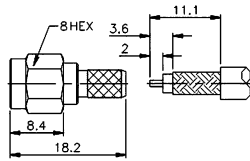

SMA Connectors

M5000
SMA MALE CRIMP TYPE (RG58U/174U)

M5013
SMA FEMALE BULKHEAD

M5001
SMA MALE CLAMP TYPE (RG58U)

M501310
SMA FEMALE PCB MOUNT

M5004
SMA FEMALE CRIMP TYPE (RG58U / 174U)

M501315
RIGHT ANGLE SMA FEMALE PCB MOUNT

M5006
SMA FEMALE BULKHEAD CRIMP TYPE (RG58U / 174U)

M5014
DOUBLE SMA MALE

M5008
SMA MALE CHASSIS MOUNT

M5015
SMA MALE TO BNC MALE

M5009
SMA MALE CHASSIS MOUNT

M5016
SMA MALE TO BNC FEMALE

M5010
SMA FEMALE CHASSIS MOUNT

M5017
SMA MALE TO N MALE

M5011
SMA FEMALE CHASSIS MOUNT

M5018
SMA MALE TO N FEMALE

M5012
SMA MALE BULKHEAD

M5019
SMA MALE TO TNC MALE