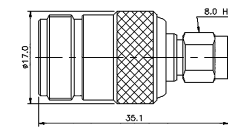

M5006
SMA FEMALE BULKHEAD CRIMP TYPE (RG58U / 174U)

M5014
DOUBLE SMA MALE

M5008
SMA MALE CHASSIS MOUNT

M5015
SMA MALE TO BNC MALE

M5009
SMA MALE CHASSIS MOUNT

M5016
SMA MALE TO BNC FEMALE

M5010
SMA FEMALE CHASSIS MOUNT

M5017
SMA MALE TO N MALE

M5011
SMA FEMALE CHASSIS MOUNT

M5018
SMA MALE TO N FEMALE

M5012
SMA MALE BULKHEAD

M5019
SMA MALE TO TNC MALE