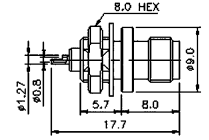

SMA Connectors

M5000
SMA MALE CRIMP TYPE (RG58U/174U)

M5013
SMA FEMALE BULKHEAD

M5001
SMA MALE CLAMP TYPE (RG58U)

M501310
SMA FEMALE PCB MOUNT

M5004
SMA FEMALE CRIMP TYPE (RG58U / 174U)

M501315
RIGHT ANGLE SMA FEMALE PCB MOUNT

M5006
SMA FEMALE BULKHEAD CRIMP TYPE (RG58U / 174U)

M5014
DOUBLE SMA MALE

M5008
SMA MALE CHASSIS MOUNT

M5015
SMA MALE TO BNC MALE

M5009
SMA MALE CHASSIS MOUNT

M5016
SMA MALE TO BNC FEMALE

M5010
SMA FEMALE CHASSIS MOUNT