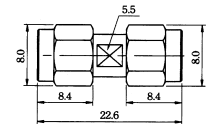

SMA Connectors

M5000
SMA MALE CRIMP TYPE (RG58U/174U)

M5013
SMA FEMALE BULKHEAD

M5001
SMA MALE CLAMP TYPE (RG58U)

M501310
SMA FEMALE PCB MOUNT

M5004
SMA FEMALE CRIMP TYPE (RG58U / 174U)

M501315
RIGHT ANGLE SMA FEMALE PCB MOUNT

M5006
SMA FEMALE BULKHEAD CRIMP TYPE (RG58U / 174U)

M5014
DOUBLE SMA MALE

M5008
SMA MALE CHASSIS MOUNT

M5015
SMA MALE TO BNC MALE

M5009
SMA MALE CHASSIS MOUNT

M5016
SMA MALE TO BNC FEMALE

M5010
SMA FEMALE CHASSIS MOUNT