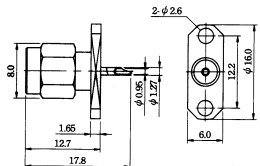

SMA Connectors

M5000
SMA MALE CRIMP TYPE (RG58U/174U)

M5013
SMA FEMALE BULKHEAD

M5001
SMA MALE CLAMP TYPE (RG58U)

M501310
SMA FEMALE PCB MOUNT

M5004
SMA FEMALE CRIMP TYPE (RG58U / 174U)

M501315
RIGHT ANGLE SMA FEMALE PCB MOUNT

M5006
SMA FEMALE BULKHEAD CRIMP TYPE (RG58U / 174U)

M5014
DOUBLE SMA MALE

M5008
SMA MALE CHASSIS MOUNT

M5015
SMA MALE TO BNC MALE

M5009
SMA MALE CHASSIS MOUNT

M5016
SMA MALE TO BNC FEMALE

M5010
SMA FEMALE CHASSIS MOUNT

M5017
SMA MALE TO N MALE

M5011
SMA FEMALE CHASSIS MOUNT

M5018
SMA MALE TO N FEMALE

M5012
SMA MALE BULKHEAD

M5019
SMA MALE TO TNC MALE