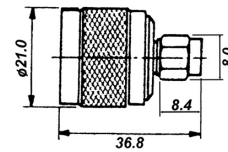

SMA Connectors

M5000
SMA MALE CRIMP TYPE (RG58U/174U)

M5013
SMA FEMALE BULKHEAD

M5001
SMA MALE CLAMP TYPE (RG58U)

M501310
SMA FEMALE PCB MOUNT

M5004
SMA FEMALE CRIMP TYPE (RG58U / 174U)

M501315
RIGHT ANGLE SMA FEMALE PCB MOUNT

M5006
SMA FEMALE BULKHEAD CRIMP TYPE (RG58U / 174U)

M5014
DOUBLE SMA MALE

M5008
SMA MALE CHASSIS MOUNT

M5015
SMA MALE TO BNC MALE

M5009
SMA MALE CHASSIS MOUNT

M5016
SMA MALE TO BNC FEMALE

M5010
SMA FEMALE CHASSIS MOUNT

M5017
SMA MALE TO N MALE

M5011
SMA FEMALE CHASSIS MOUNT

M5018
SMA MALE TO N FEMALE

M5012
SMA MALE BULKHEAD

M5019
SMA MALE TO TNC MALE