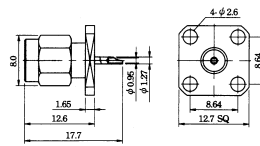

SMA Connectors

M5000
SMA MALE CRIMP TYPE (RG58U/174U)

M5013
SMA FEMALE BULKHEAD

M5001
SMA MALE CLAMP TYPE (RG58U)

M501310
SMA FEMALE PCB MOUNT

M5004
SMA FEMALE CRIMP TYPE (RG58U / 174U)

M501315
RIGHT ANGLE SMA FEMALE PCB MOUNT

M5006
SMA FEMALE BULKHEAD CRIMP TYPE (RG58U / 174U)

M5014
DOUBLE SMA MALE

M5008
SMA MALE CHASSIS MOUNT

M5015
SMA MALE TO BNC MALE

M5009
SMA MALE CHASSIS MOUNT

M5016
SMA MALE TO BNC FEMALE

M5010
SMA FEMALE CHASSIS MOUNT

M5017
SMA MALE TO N MALE

M5011
SMA FEMALE CHASSIS MOUNT

M5018
SMA MALE TO N FEMALE

M5012
SMA MALE BULKHEAD

M5019
SMA MALE TO TNC MALE