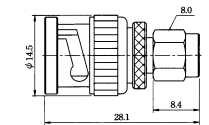

SMA Connectors

M5000
SMA MALE CRIMP TYPE (RG58U/174U)

M5013
SMA FEMALE BULKHEAD

M5001
SMA MALE CLAMP TYPE (RG58U)

M501310
SMA FEMALE PCB MOUNT

M5004
SMA FEMALE CRIMP TYPE (RG58U / 174U)

M501315
RIGHT ANGLE SMA FEMALE PCB MOUNT

M5006
SMA FEMALE BULKHEAD CRIMP TYPE (RG58U / 174U)

M5014
DOUBLE SMA MALE

M5008
SMA MALE CHASSIS MOUNT

M5015
SMA MALE TO BNC MALE

M5009
SMA MALE CHASSIS MOUNT

M5016
SMA MALE TO BNC FEMALE

M5010
SMA FEMALE CHASSIS MOUNT

M5017
SMA MALE TO N MALE

M5011
SMA FEMALE CHASSIS MOUNT

M5018
SMA MALE TO N FEMALE

M5012
SMA MALE BULKHEAD

M5019
SMA MALE TO TNC MALE