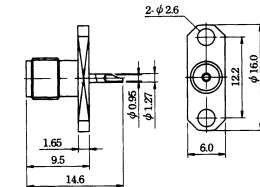

M5006
SMA FEMALE BULKHEAD CRIMP TYPE (RG58U / 174U)

M5014
DOUBLE SMA MALE

M5008
SMA MALE CHASSIS MOUNT

M5015
SMA MALE TO BNC MALE

M5009
SMA MALE CHASSIS MOUNT

M5016
SMA MALE TO BNC FEMALE

M5010
SMA FEMALE CHASSIS MOUNT

M5017
SMA MALE TO N MALE

M5011
SMA FEMALE CHASSIS MOUNT

M5018
SMA MALE TO N FEMALE

M5012
SMA MALE BULKHEAD

M5019
SMA MALE TO TNC MALE