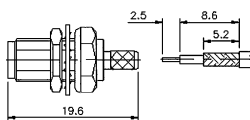

SMA Connectors

M5000
SMA MALE CRIMP TYPE (RG58U/174U)

M5013
SMA FEMALE BULKHEAD

M5001
SMA MALE CLAMP TYPE (RG58U)

M501310
SMA FEMALE PCB MOUNT

M5004
SMA FEMALE CRIMP TYPE (RG58U / 174U)

M501315
RIGHT ANGLE SMA FEMALE PCB MOUNT

M5006
SMA FEMALE BULKHEAD CRIMP TYPE (RG58U / 174U)

M5014
DOUBLE SMA MALE

M5008
SMA MALE CHASSIS MOUNT

M5015
SMA MALE TO BNC MALE

M5009
SMA MALE CHASSIS MOUNT

M5016
SMA MALE TO BNC FEMALE

M5010
SMA FEMALE CHASSIS MOUNT

M5017
SMA MALE TO N MALE

M5011
SMA FEMALE CHASSIS MOUNT

M5018
SMA MALE TO N FEMALE

M5012
SMA MALE BULKHEAD

M5019
SMA MALE TO TNC MALE