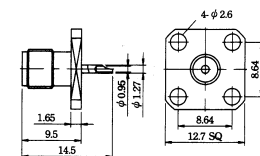

SMA Connectors

M5000
SMA MALE CRIMP TYPE (RG58U/174U)

M5013
SMA FEMALE BULKHEAD

M5001
SMA MALE CLAMP TYPE (RG58U)

M501310
SMA FEMALE PCB MOUNT

M5004
SMA FEMALE CRIMP TYPE (RG58U / 174U)

M501315
RIGHT ANGLE SMA FEMALE PCB MOUNT

M5006
SMA FEMALE BULKHEAD CRIMP TYPE (RG58U / 174U)

M5014
DOUBLE SMA MALE

M5008
SMA MALE CHASSIS MOUNT

M5015
SMA MALE TO BNC MALE

M5009
SMA MALE CHASSIS MOUNT

M5016
SMA MALE TO BNC FEMALE

M5010
SMA FEMALE CHASSIS MOUNT

M5017
SMA MALE TO N MALE

M5011
SMA FEMALE CHASSIS MOUNT

M5018
SMA MALE TO N FEMALE

M5012
SMA MALE BULKHEAD

M5019
SMA MALE TO TNC MALE