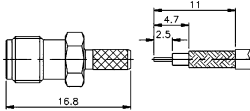

SMA Connectors

M5000
SMA MALE CRIMP TYPE (RG58U/174U)

M5013
SMA FEMALE BULKHEAD

M5001
SMA MALE CLAMP TYPE (RG58U)

M501310
SMA FEMALE PCB MOUNT

M5004
SMA FEMALE CRIMP TYPE (RG58U / 174U)

M501315
RIGHT ANGLE SMA FEMALE PCB MOUNT

M5006
SMA FEMALE BULKHEAD CRIMP TYPE (RG58U / 174U)

M5014
DOUBLE SMA MALE

M5008
SMA MALE CHASSIS MOUNT

M5015
SMA MALE TO BNC MALE

M5009
SMA MALE CHASSIS MOUNT

M5016
SMA MALE TO BNC FEMALE

M5010
SMA FEMALE CHASSIS MOUNT

M5017
SMA MALE TO N MALE

M5011
SMA FEMALE CHASSIS MOUNT

M5018
SMA MALE TO N FEMALE

M5012
SMA MALE BULKHEAD

M5019
SMA MALE TO TNC MALE