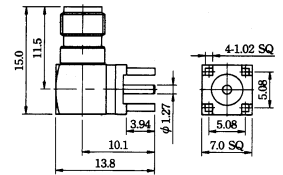

SMA Connectors

M5000
SMA MALE CRIMP TYPE (RG58U/174U)

M5013
SMA FEMALE BULKHEAD

M5001
SMA MALE CLAMP TYPE (RG58U)

M501310
SMA FEMALE PCB MOUNT

M5004
SMA FEMALE CRIMP TYPE (RG58U / 174U)

M501315
RIGHT ANGLE SMA FEMALE PCB MOUNT

M5006
SMA FEMALE BULKHEAD CRIMP TYPE (RG58U / 174U)

M5014
DOUBLE SMA MALE

M5008
SMA MALE CHASSIS MOUNT

M5015
SMA MALE TO BNC MALE

M5009
SMA MALE CHASSIS MOUNT

M5016
SMA MALE TO BNC FEMALE

M5010
SMA FEMALE CHASSIS MOUNT

M5017
SMA MALE TO N MALE

M5011
SMA FEMALE CHASSIS MOUNT

M5018
SMA MALE TO N FEMALE

M5012
SMA MALE BULKHEAD

M5019
SMA MALE TO TNC MALE