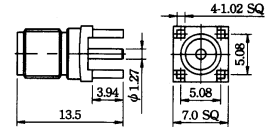

SMA Connectors

M5000
SMA MALE CRIMP TYPE (RG58U/174U)

M5013
SMA FEMALE BULKHEAD

M5001
SMA MALE CLAMP TYPE (RG58U)

M501310
SMA FEMALE PCB MOUNT

M5004
SMA FEMALE CRIMP TYPE (RG58U / 174U)

M501315
RIGHT ANGLE SMA FEMALE PCB MOUNT

M5006
SMA FEMALE BULKHEAD CRIMP TYPE (RG58U / 174U)

M5014
DOUBLE SMA MALE

M5008
SMA MALE CHASSIS MOUNT

M5015
SMA MALE TO BNC MALE

M5009
SMA MALE CHASSIS MOUNT

M5016
SMA MALE TO BNC FEMALE

M5010
SMA FEMALE CHASSIS MOUNT