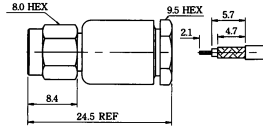

SMA Connectors

M5000
SMA MALE CRIMP TYPE (RG58U/174U)

M5013
SMA FEMALE BULKHEAD

M5001
SMA MALE CLAMP TYPE (RG58U)

M501310
SMA FEMALE PCB MOUNT

M5004
SMA FEMALE CRIMP TYPE (RG58U / 174U)

M501315
RIGHT ANGLE SMA FEMALE PCB MOUNT

M5006
SMA FEMALE BULKHEAD CRIMP TYPE (RG58U / 174U)

M5014
DOUBLE SMA MALE

M5008
SMA MALE CHASSIS MOUNT

M5015
SMA MALE TO BNC MALE

M5009
SMA MALE CHASSIS MOUNT

M5016
SMA MALE TO BNC FEMALE

M5010
SMA FEMALE CHASSIS MOUNT

M5017
SMA MALE TO N MALE

M5011
SMA FEMALE CHASSIS MOUNT

M5018
SMA MALE TO N FEMALE

M5012
SMA MALE BULKHEAD

M5019
SMA MALE TO TNC MALE