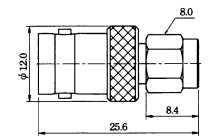

M5006
SMA FEMALE BULKHEAD CRIMP TYPE (RG58U / 174U)

M5014
DOUBLE SMA MALE

M5008
SMA MALE CHASSIS MOUNT

M5015
SMA MALE TO BNC MALE

M5009
SMA MALE CHASSIS MOUNT

M5016
SMA MALE TO BNC FEMALE

M5010
SMA FEMALE CHASSIS MOUNT