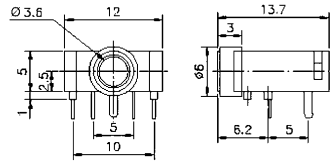

# Phone Jack

FOR K3610 K3612 K3633

**K3624**  
2.5mm MONO PHONE JACK

**K3610A / B / C / D / E**  
3.5mm STEREO PHONE JACK

**K3625**  
2.5mm STEREO PHONE JACK

**K3612A / B / C / D / E**  
3.5mm STEREO PHONE JACK