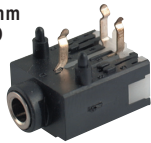

# Phone Jack

FOR K3610 K3612 K3633

**K3624**  
2.5mm MONO PHONE JACK

**K3610A / B / C / D / E**  
3.5mm STEREO PHONE JACK

**K3625**  
2.5mm STEREO PHONE JACK

**K3612A / B / C / D / E**  
3.5mm STEREO PHONE JACK

**K36252**  
2.5mm MONO PHONE JACK

**K3616**  
3P 3.5mm STEREO PHONE JACK

**K3626**  
3.5mm MONO PHONE JACK

**K3617**  
5P 3.5mm STEREO PHONE JACK

**K3618**  
3.5mm STEREO PHONE JACK

**K3630**  
3.5mm MONO PHONE JACK

**K3619**  
3.5mm STEREO PHONE JACK

**K3632**  
3.5mm MONO PHONE JACK

**K3620**  
2.5mm MONO PHONE JACK

**K3633A / B / C / D / E**  
3.5mm PHONE JACK W/SHELL

**K3622**  
2.5mm MONO PHONE JACK

**K3634**  
3.5mm STEREO PHONE JACK