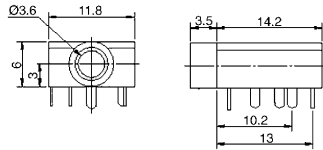

# Phone Jack

FOR K3610 K3612 K3633

**K3624**  
2.5mm MONO PHONE JACK

**K3610A / B / C / D / E**  
3.5mm STEREO PHONE JACK

**K3625**  
2.5mm STEREO PHONE JACK

**K3612A / B / C / D / E**  
3.5mm STEREO PHONE JACK