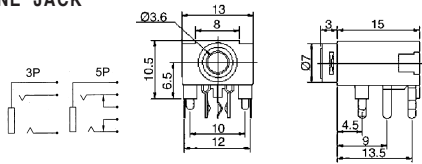

K3616
3P 3.5mm STEREO PHONE JACK