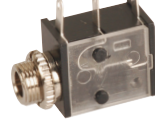

# Phone Jack

FOR K3610 K3612 K3633

**K3624**  
2.5mm MONO PHONE JACK

**K3610A / B / C / D / E**  
3.5mm STEREO PHONE JACK

**K3625**  
2.5mm STEREO PHONE JACK

**K3612A / B / C / D / E**  
3.5mm STEREO PHONE JACK

**K36252**  
2.5mm MONO PHONE JACK

**K3616**  
3P 3.5mm STEREO PHONE JACK

**K3626**  
3.5mm MONO PHONE JACK

**K3617**  
5P 3.5mm STEREO PHONE JACK

**K3618**  
3.5mm STEREO PHONE JACK

**K3630**  
3.5mm MONO PHONE JACK

**K3619**  
3.5mm STEREO PHONE JACK

**K3632**  
3.5mm MONO PHONE JACK

**K3620**  
2.5mm MONO PHONE JACK

**K3633A / B / C / D / E**  
3.5mm PHONE JACK W/SHELL

**K3622**  
2.5mm MONO PHONE JACK

**K3634**  
3.5mm STEREO PHONE JACK