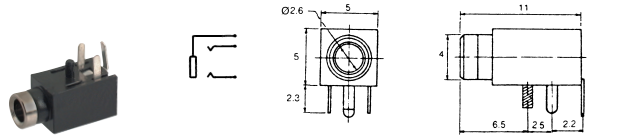

# Phone Jack

FOR K3610 K3612 K3633

**K3624**  
2.5mm MONO PHONE JACK

**K3610A / B / C / D / E**  
3.5mm STEREO PHONE JACK

**K3625**  
2.5mm STEREO PHONE JACK

**K3612A / B / C / D / E**  
3.5mm STEREO PHONE JACK

**K36252**  
2.5mm MONO PHONE JACK

**K3616**  
3P 3.5mm STEREO PHONE JACK

**K3626**  
3.5mm MONO PHONE JACK

**K3617**  
5P 3.5mm STEREO PHONE JACK

**K3618**  
3.5mm STEREO PHONE JACK

**K3630**  
3.5mm MONO PHONE JACK