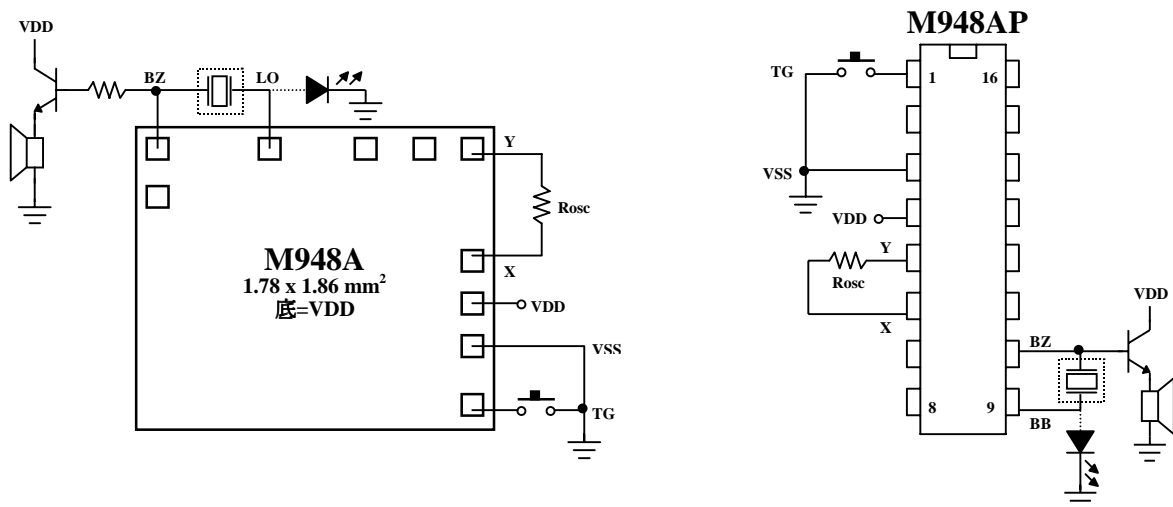

一 華 半 導 體 有 限 公 司
MOSDESIGN SEMICONDUCTOR CORP.

TAIPEI : TEL : 886-2- 22783733

FAX : 886-2- 22783633

H.K. : TEL : 852- 27569109

FAX : 852- 27566961

768 NOTES

1 KEY 24 TUNES

768 音符 24 首歌音乐

MELODY	
M948A	

FEATURES 功能叙述

- Up to 24 tunes.
- 1 sequence trigger key.
- Digital Envelope.

APPLICATION 产品应用

- Toys, Clock melody etc..

ELECTRICAL CHARACTERISTICS 电气规格

(@V_{DD}=3V unless otherwise specified)

Characteristics	Sym.	Min.	Typ.	Max.	Unit	REMARKS
工作电压 Operating Voltage	V_{DD}	—	3	3.5	V	
工作电流 Operating Current	I_{OP}	—	0.1	0.5	mA	No load
静态电流 Quiescent Current	I_{SB}	—	1	5	μ A	
推动电流 BZ Driving Current	I_O	1	—	—	mA	@ V_{DS}=1V
振荡频率 Oscillator Frequency	F_{OSC}	—	100	—	KHz	External ± 30%, R_{osc}=270K Ω
工作温度 Operating Temperature	Temp.	0	25	60	°C	

APPLICATION DIAGRAM 参考电路图

*All specs and applications shown above subject to change without prior notice.
(以上电路及规格仅供参考,本公司得径行修正)