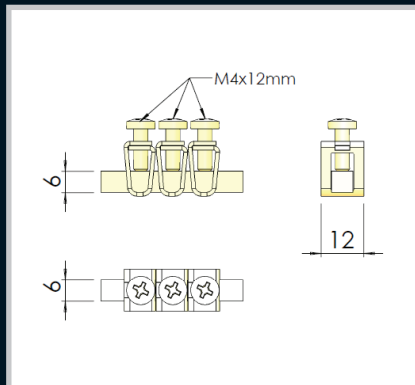

Index

Insulator Support

Remarks:
Recommended as an optional for SE neutral bar series.

Part Number	Description	H (mm)
020-271	Type T5 Support Insulator	24

Part Number	Description	H (mm)
302500	Type T3 Support Insulator	24

Part Number	Description
7WAY/B165	Enclosed 7 way 165 amp Black
7WAY/R165	Enclosed 7 way 165 amp Red

Insulator Support

Part Number	Description	H (mm)
020-254	Type T1 Support Insulator	23
020-255	Type T2 Support Insulator	30

Part Number	Description
010-061	16mm Fitsalls
011-028	25mm Saddles

Part Number	Description	H (mm)
020-268	Type T4 Support Insulator	27

Enclosures

Hinges

Locks

Handles

Accessories

Rotary Operating Handles