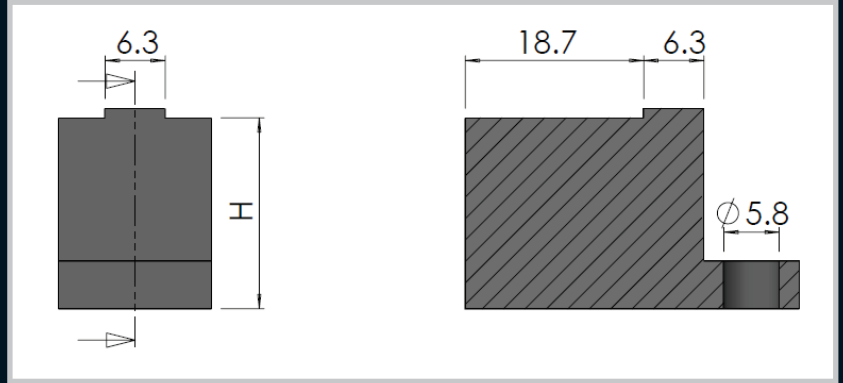

Index

Insulator Support

Remarks:
Recommended as an optional for SE neutral bar series.

Part Number	Description	H (mm)
020-271	Type T5 Support Insulator	24

Part Number	Description	H (mm)
302500	Type T3 Support Insulator	24