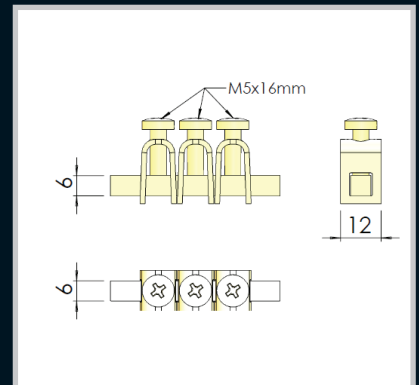

Index

Insulator Support

Remarks:
Recommended as an optional for SE neutral bar series.

Part Number	Description	H (mm)
020-271	Type T5 Support Insulator	24

Part Number	Description	H (mm)
302500	Type T3 Support Insulator	24

Part Number	Description
7WAY/B165	Enclosed 7 way 165 amp Black
7WAY/R165	Enclosed 7 way 165 amp Red

Insulator Support

Part Number	Description	H (mm)
020-254	Type T1 Support Insulator	23
020-255	Type T2 Support Insulator	30

Part Number	Description
010-061	16mm Fitsalls
011-028	25mm Saddles

Part Number	Description	H (mm)
020-268	Type T4 Support Insulator	27

Enclosures

Hinges

Locks

Handles

Accessories

Rotary Operating Handles