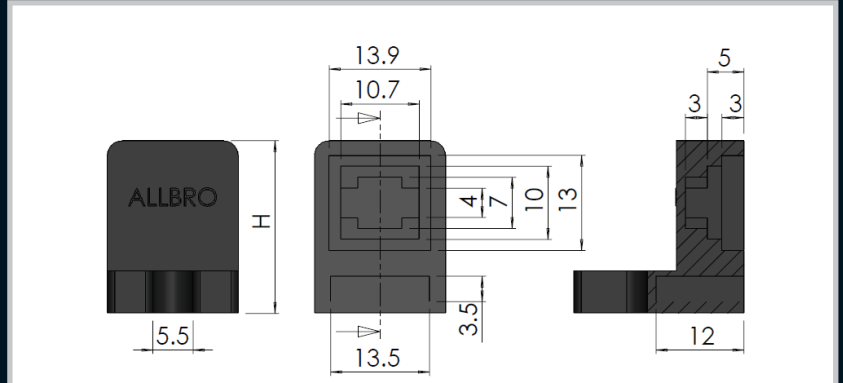

Index

Insulator Support

Remarks:
Recommended as an optional for SE neutral bar series.

Part Number	Description	H (mm)
020-271	Type T5 Support Insulator	24

Part Number	Description	H (mm)
302500	Type T3 Support Insulator	24

Part Number	Description
7WAY/B165	Enclosed 7 way 165 amp Black
7WAY/R165	Enclosed 7 way 165 amp Red

Insulator Support

Part Number	Description	H (mm)
020-254	Type T1 Support Insulator	23
020-255	Type T2 Support Insulator	30

Part Number	Description
010-061	16mm Fitsalls
011-028	25mm Saddles

Part Number	Description	H (mm)
020-268	Type T4 Support Insulator	27

Enclosures

Hinges

Locks

Handles

Accessories

Rotary Operating Handles