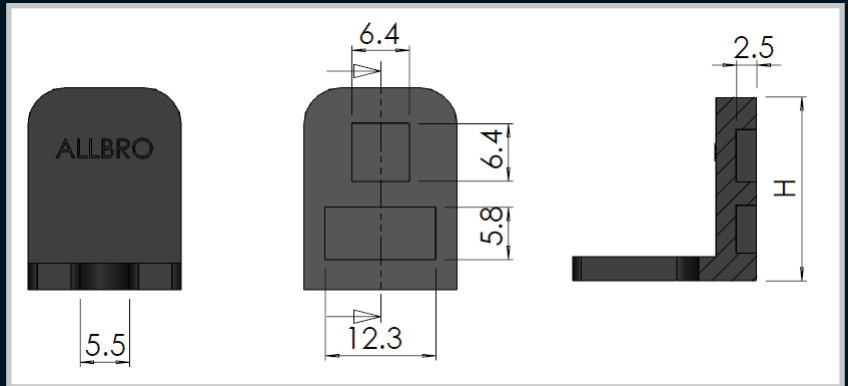

Index

Insulator Support

Remarks:
Recommended as an optional for SE neutral bar series.

Part Number	Description	H (mm)
020-271	Type T5 Support Insulator	24

Part Number	Description	H (mm)
302500	Type T3 Support Insulator	24

Part Number	Description
7WAY/B165	Enclosed 7 way 165 amp Black
7WAY/R165	Enclosed 7 way 165 amp Red

Insulator Support

Part Number	Description	H (mm)
020-254	Type T1 Support Insulator	23
020-255	Type T2 Support Insulator	30

Part Number	Description
010-061	16mm Fitsalls
011-028	25mm Saddles

Part Number	Description	H (mm)
020-268	Type T4 Support Insulator	27

Enclosures

Hinges

Locks

Handles

Accessories

Rotary Operating Handles