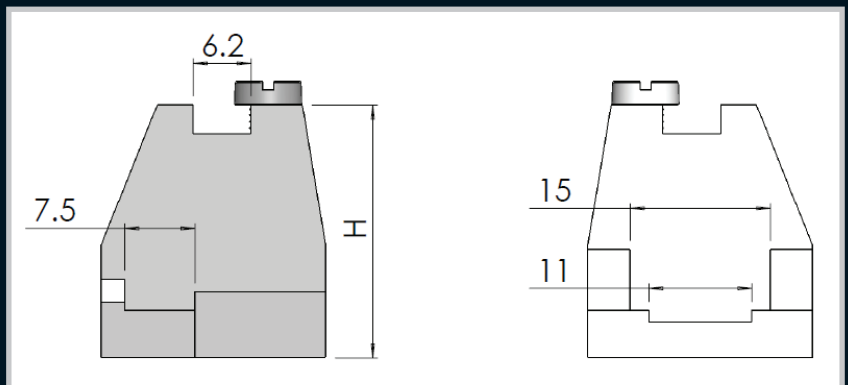

Part Number	Description	H (mm)
020-268	Type T4 Support Insulator	27

Enclosures

Hinges

Locks

Handles

Accessories

Rotary Operating Handles

Insulators

Transformer Equipment

Index