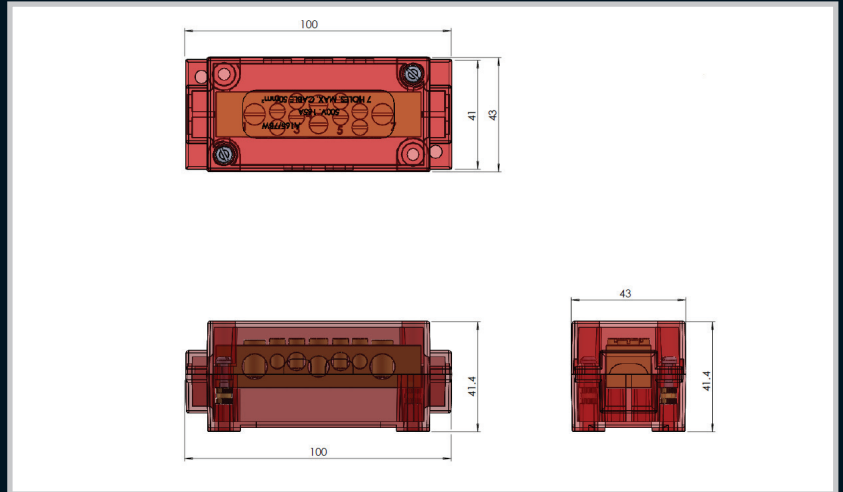

Index

Insulator Support

Remarks:
Recommended as an optional for SE neutral bar series.

Part Number	Description	H (mm)
020-271	Type T5 Support Insulator	24

Part Number	Description	H (mm)
302500	Type T3 Support Insulator	24

Part Number	Description
7WAY/B165	Enclosed 7 way 165 amp Black
7WAY/R165	Enclosed 7 way 165 amp Red

Insulator Support

Part Number	Description	H (mm)
020-254	Type T1 Support Insulator	23
020-255	Type T2 Support Insulator	30

Part Number	Description
010-061	16mm Fitsalls
011-028	25mm Saddles

Part Number	Description	H (mm)
020-268	Type T4 Support Insulator	27

Enclosures

Hinges

Locks

Handles

Accessories

Rotary Operating Handles