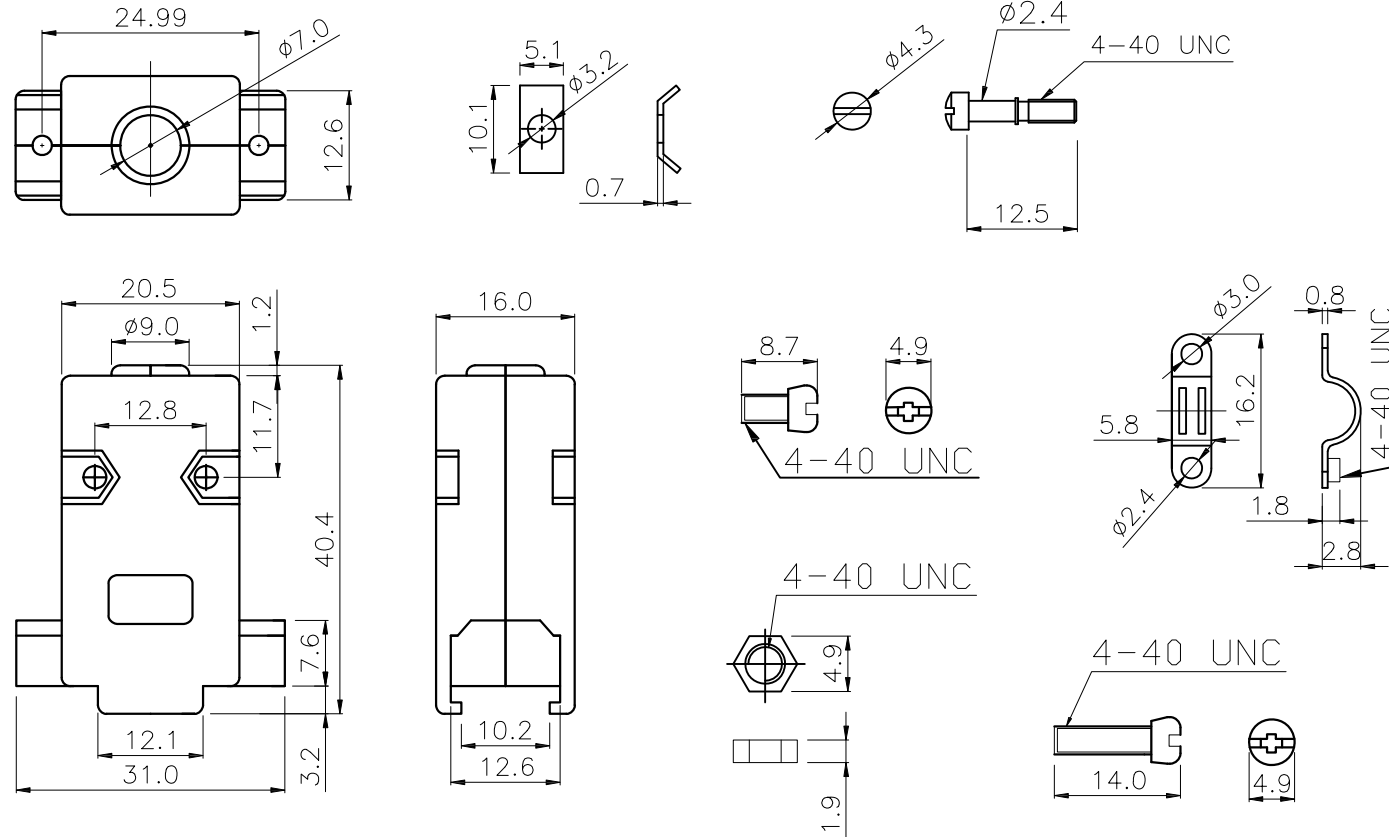

**MATERIAL**

Insulator: ABS, UL94HB  
Screw: Steel, Nickel plated

**ORDER INFORMATION**

HD101      X      -      09

Standard Type Short Screw	B=Black	No. of Contacts
	G=Grey	
	P=Beige	
	C=Chromate plated	

**M** Morecrafts Technology  
TEL: +886-2-2966-1326  
FAX: +886-2-2966-1352  
www.morecrafts.com.tw

PART NO.	HD101X-09	DRAWN	Andrew
DRAWING NO.	HD101X-09	CHECKED	Claudia
DATE	2013/09/24	APPROVED	Brian

TITLE: D-sub plastic hood, 9P standard type, short screw	REV. A0	TOLERANCE .X ±0.25 .XX ±0.20	SCALE 1:1	UNIT mm	NO.	DESCRIPTION	DATE
--	---------	---------------------------------	-----------	---------	-----	-------------	------