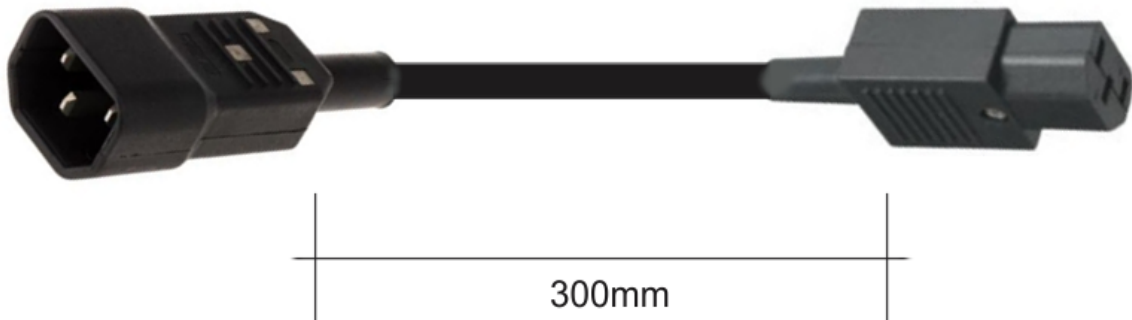

EIE34-003-01

**MOULDED IEC MAINS LEAD / CORD
MALE TO FEMALE 300mm,**

SPECIFICATIONS

CONNECTORS	MOULDED C14 and C15 / 13 IEC (MALE AND FEMALE)
CABLE	3-CORE BLACK CABTYRE 0.75mm ²
VOLTAGE	220V AC
CURRENT	6A continuous max. (Cable rating)
LENGTH	300mm (CABLE ONLY)