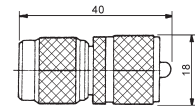

**M5767**  
TNC male to N female gold-pin

**M57713**  
Right angle TNC male crimp type gold-pin (RG58U/59U)

**M5768**  
Double TNC male gold-pin

**M57714**  
Right angle TNC male twist on type gold-pin (RG58U/59U)

**M5769**  
TNC male for 8mm cable gold-pin

**M57715**  
Right angle TNC female bulkhead gold-pin

**M57700**  
TNC male crimp type gold-pin (RG58U/59U)

**M57717**  
TNC male to UHF male

**M57703**  
TNC female chassis mount clamp type gold-pin (RG58U/59U)