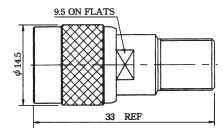

M57719
TNC male to F female gold-pin