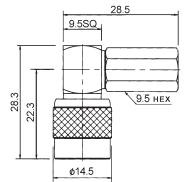

**M5767**  
TNC male to N female gold-pin

**M57713**  
Right angle TNC male crimp type gold-pin (RG58U/59U)

**M5768**  
Double TNC male gold-pin

**M57714**  
Right angle TNC male twist on type gold-pin (RG58U/59U)

**M5769**  
TNC male for 8mm cable gold-pin

**M57715**  
Right angle TNC female bulkhead gold-pin

**M57700**  
TNC male crimp type gold-pin (RG58U/59U)

**M57717**  
TNC male to UHF male

**M57703**  
TNC female chassis mount clamp type gold-pin (RG58U/59U)

**M57719**  
TNC male to F female gold-pin

**M57705**  
TNC female to TNC male push on gold-pin

**M57720**  
TNC male to RCA plug

**M57708**  
TNC male bulkhead gold-pin

**M57721**  
TNC male to RCA jack

**M57709**  
TNC female bulkhead gold-pin

**M57722**  
TNC male to TNC female gold-pin

**M57711**  
Right angle TNC male clamp type gold-pin (RG58U/59U)

**M57723**  
TNC female to UHF female gold-pin