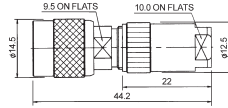

M5769
TNC male for 8mm cable gold-pin