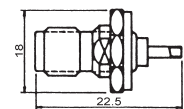

**M5767**  
TNC male to N female gold-pin

**M57713**  
Right angle TNC male crimp type gold-pin (RG58U/59U)

**M5768**  
Double TNC male gold-pin

**M57714**  
Right angle TNC male twist on type gold-pin (RG58U/59U)

**M57719**  
TNC male to F female gold-pin

**M57705**  
TNC female to TNC male push on gold-pin

**M57720**  
TNC male to RCA plug

**M57708**  
TNC male bulkhead gold-pin

**M57721**  
TNC male to RCA jack

**M57709**  
TNC female bulkhead gold-pin