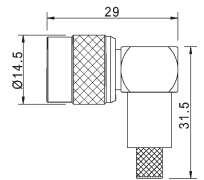

**M5767**  
TNC male to N female gold-pin

**M57713**  
Right angle TNC male crimp type gold-pin (RG58U/59U)

**M5768**  
Double TNC male gold-pin

**M57714**  
Right angle TNC male twist on type gold-pin (RG58U/59U)

**M5769**  
TNC male for 8mm cable gold-pin

**M57715**  
Right angle TNC female bulkhead gold-pin

**M57700**  
TNC male crimp type gold-pin (RG58U/59U)

**M57717**  
TNC male to UHF male

**M57703**  
TNC female chassis mount clamp type gold-pin (RG58U/59U)

**M57719**  
TNC male to F female gold-pin

**M57705**  
TNC female to TNC male push on gold-pin

**M57720**  
TNC male to RCA plug

**M57708**  
TNC male bulkhead gold-pin

**M57721**  
TNC male to RCA jack

**M57709**  
TNC female bulkhead gold-pin

**M57722**  
TNC male to TNC female gold-pin

**M57711**  
Right angle TNC male clamp type gold-pin (RG58U/59U)

**M57723**  
TNC female to UHF female gold-pin