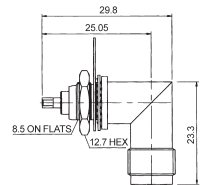

**M5767**  
TNC male to N female gold-pin

**M57713**  
Right angle TNC male crimp type gold-pin (RG58U/59U)

**M5768**  
Double TNC male gold-pin

**M57714**  
Right angle TNC male twist on type gold-pin (RG58U/59U)

**M5769**  
TNC male for 8mm cable gold-pin

**M57715**  
Right angle TNC female bulkhead gold-pin

**M57700**  
TNC male crimp type gold-pin (RG58U/59U)

**M57717**  
TNC male to UHF male

**M57703**  
TNC female chassis mount clamp type gold-pin (RG58U/59U)