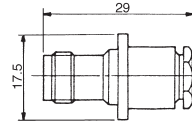

**M5767**  
TNC male to N female gold-pin

**M57713**  
Right angle TNC male crimp type gold-pin (RG58U/59U)

**M5768**  
Double TNC male gold-pin

**M57714**  
Right angle TNC male twist on type gold-pin (RG58U/59U)

**M5769**  
TNC male for 8mm cable gold-pin

**M57715**  
Right angle TNC female bulkhead gold-pin

**M57700**  
TNC male crimp type gold-pin (RG58U/59U)

**M57717**  
TNC male to UHF male

**M57703**  
TNC female chassis mount clamp type gold-pin (RG58U/59U)

**M57719**  
TNC male to F female gold-pin

**M57705**  
TNC female to TNC male push on gold-pin

**M57720**  
TNC male to RCA plug

**M57708**  
TNC male bulkhead gold-pin

**M57721**  
TNC male to RCA jack

**M57709**  
TNC female bulkhead gold-pin