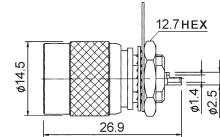

**M5767**  
TNC male to N female gold-pin

**M57713**  
Right angle TNC male crimp type gold-pin (RG58U/59U)

**M5768**  
Double TNC male gold-pin

**M57714**  
Right angle TNC male twist on type gold-pin (RG58U/59U)

**M5769**  
TNC male for 8mm cable gold-pin

**M57715**  
Right angle TNC female bulkhead gold-pin

**M57700**  
TNC male crimp type gold-pin (RG58U/59U)

**M57717**  
TNC male to UHF male

**M57703**  
TNC female chassis mount clamp type gold-pin (RG58U/59U)

**M57719**  
TNC male to F female gold-pin

**M57705**  
TNC female to TNC male push on gold-pin

**M57720**  
TNC male to RCA plug

**M57708**  
TNC male bulkhead gold-pin

**M57721**  
TNC male to RCA jack

**M57709**  
TNC female bulkhead gold-pin

**M57722**  
TNC male to TNC female gold-pin

**M57711**  
Right angle TNC male clamp type gold-pin (RG58U/59U)

**M57723**  
TNC female to UHF female gold-pin