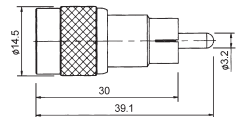

M57720
TNC male to RCA plug