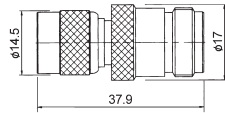

**M5767**  
TNC male to N female gold-pin

**M57713**  
Right angle TNC male crimp type gold-pin (RG58U/59U)

**M5768**  
Double TNC male gold-pin

**M57714**  
Right angle TNC male twist on type gold-pin (RG58U/59U)

**M5769**  
TNC male for 8mm cable gold-pin

**M57715**  
Right angle TNC female bulkhead gold-pin

**M57700**  
TNC male crimp type gold-pin (RG58U/59U)

**M57717**  
TNC male to UHF male

**M57703**  
TNC female chassis mount clamp type gold-pin (RG58U/59U)