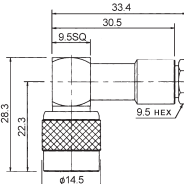

**M5767**  
TNC male to N female gold-pin

**M57713**  
Right angle TNC male crimp type gold-pin (RG58U/59U)

**M5768**  
Double TNC male gold-pin

**M57714**  
Right angle TNC male twist on type gold-pin (RG58U/59U)

**M5769**  
TNC male for 8mm cable gold-pin

**M57715**  
Right angle TNC female bulkhead gold-pin

**M57700**  
TNC male crimp type gold-pin (RG58U/59U)

**M57717**  
TNC male to UHF male

**M57703**  
TNC female chassis mount clamp type gold-pin (RG58U/59U)

**M57719**  
TNC male to F female gold-pin

**M57705**  
TNC female to TNC male push on gold-pin

**M57720**  
TNC male to RCA plug

**M57708**  
TNC male bulkhead gold-pin

**M57721**  
TNC male to RCA jack

**M57709**  
TNC female bulkhead gold-pin

**M57722**  
TNC male to TNC female gold-pin

**M57711**  
Right angle TNC male clamp type gold-pin (RG58U/59U)

**M57723**  
TNC female to UHF female gold-pin