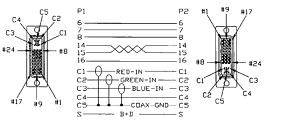

ZR07030

DVI 18+5 digital/analog single link cable (6ft)

ZR0722MM /MF

DB25 to V.35 cable (6ft)
MM: DB25 male to V.35 male
MF: DB25 male to V.35 female

ZR07032

DVI 24+5 digital/analog dual link cable (6ft)

ZR0723

HDB26 male to V.35 male cable (6ft)

ZR07040

DVI 12+5 analog cable (6ft)

ZR0724MM /MF

HDB60 to V.35 cable (6ft)
MM: HDB60 male to V.35 male
MF: HDB60 male to V.35 female

ZR07042

DVI 12+5 analog to DB15M cable (6ft)

ZR0721MM /MF

V.35 extension cable (6ft)
MM: V.35 male to V.35 male
MF: V.35 male to V.35 female