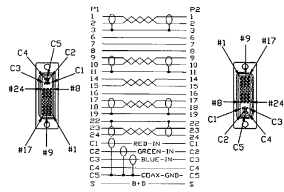

ZR07030

DVI 18+5 digital/analog single link cable (6ft)

ZR0722MM /MF

DB25 to V.35 cable (6ft)
MM: DB25 male to V.35 male
MF: DB25 male to V.35 female

ZR07032

DVI 24+5 digital/analog dual link cable (6ft)

ZR0723

HDB26 male to V.35 male cable (6ft)

ZR07040

DVI 12+5 analog cable (6ft)

ZR0724MM /MF

HDB60 to V.35 cable (6ft)
MM: HDB60 male to V.35 male
MF: HDB60 male to V.35 female

ZR07042

DVI 12+5 analog to DB15M cable (6ft)

ZR0721MM /MF

V.35 extension cable (6ft)
MM: V.35 male to V.35 male
MF: V.35 male to V.35 female