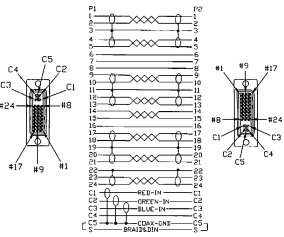

ZR07030

DVI 18+5 digital/analog single link cable (6ft)

ZR0722MM /MF

DB25 to V.35 cable (6ft)
MM: DB25 male to V.35 male
MF: DB25 male to V.35 female

ZR07032

DVI 24+5 digital/analog dual link cable (6ft)

ZR0723

HDB26 male to V.35 male cable (6ft)

ZR07040

DVI 12+5 analog cable (6ft)

ZR0724MM /MF

HDB60 to V.35 cable (6ft)
MM: HDB60 male to V.35 male
MF: HDB60 male to V.35 female

ZR07042

DVI 12+5 analog to DB15M cable (6ft)

ZR0721MM /MF

V.35 extension cable (6ft)
MM: V.35 male to V.35 male
MF: V.35 male to V.35 female