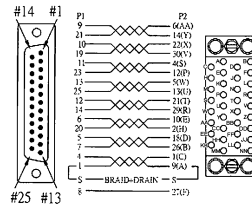

ZR07030

DVI 18+5 digital/analog single link cable (6ft)

ZR0722MM /MF

DB25 to V.35 cable (6ft)
MM: DB25 male to V.35 male
MF: DB25 male to V.35 female

ZR07032

DVI 24+5 digital/analog dual link cable (6ft)

ZR0723

HDB26 male to V.35 male cable (6ft)

ZR07040

DVI 12+5 analog cable (6ft)

ZR0724MM /MF

HDB60 to V.35 cable (6ft)
MM: HDB60 male to V.35 male
MF: HDB60 male to V.35 female

ZR07042

DVI 12+5 analog to DB15M cable (6ft)

ZR0721MM /MF

V.35 extension cable (6ft)
MM: V.35 male to V.35 male
MF: V.35 male to V.35 female