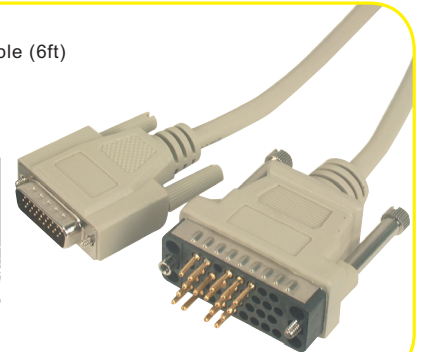

ZR07030

DVI 18+5 digital/analog single link cable (6ft)

ZR0722MM /MF

DB25 to V.35 cable (6ft)
MM: DB25 male to V.35 male
MF: DB25 male to V.35 female

ZR07032

DVI 24+5 digital/analog dual link cable (6ft)

ZR0723

HDB26 male to V.35 male cable (6ft)

ZR07040

DVI 12+5 analog cable (6ft)

ZR0724MM /MF

HDB60 to V.35 cable (6ft)
MM: HDB60 male to V.35 male
MF: HDB60 male to V.35 female

ZR07042

DVI 12+5 analog to DB15M cable (6ft)

ZR0721MM /MF

V.35 extension cable (6ft)
MM: V.35 male to V.35 male
MF: V.35 male to V.35 female