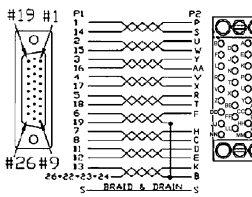

ZR07030

DVI 18+5 digital/analog single link cable (6ft)

ZR0722MM /MF

DB25 to V.35 cable (6ft)
MM: DB25 male to V.35 male
MF: DB25 male to V.35 female

ZR07032

DVI 24+5 digital/analog dual link cable (6ft)

ZR0723

HDB26 male to V.35 male cable (6ft)

ZR07040

DVI 12+5 analog cable (6ft)

ZR0724MM /MF

HDB60 to V.35 cable (6ft)
MM: HDB60 male to V.35 male
MF: HDB60 male to V.35 female

ZR07042

DVI 12+5 analog to DB15M cable (6ft)

ZR0721MM /MF

V.35 extension cable (6ft)
MM: V.35 male to V.35 male
MF: V.35 male to V.35 female