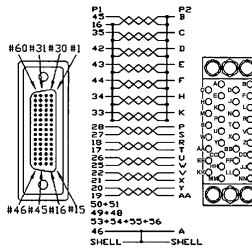

ZR07030

DVI 18+5 digital/analog single link cable (6ft)

ZR0722MM /MF

DB25 to V.35 cable (6ft)
MM: DB25 male to V.35 male
MF: DB25 male to V.35 female

ZR07032

DVI 24+5 digital/analog dual link cable (6ft)

ZR0723

HDB26 male to V.35 male cable (6ft)

ZR07040

DVI 12+5 analog cable (6ft)

ZR0724MM /MF

HDB60 to V.35 cable (6ft)
MM: HDB60 male to V.35 male
MF: HDB60 male to V.35 female

ZR07042

DVI 12+5 analog to DB15M cable (6ft)

ZR0721MM /MF

V.35 extension cable (6ft)
MM: V.35 male to V.35 male
MF: V.35 male to V.35 female