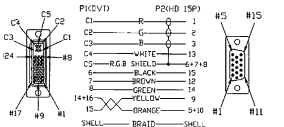

HDB26 male to V.35 male cable (6ft)

ZR07040

DVI 12+5 analog cable (6ft)

ZR0724MM /MF

HDB60 to V.35 cable (6ft)
MM: HDB60 male to V.35 male
MF: HDB60 male to V.35 female

ZR07042

DVI 12+5 analog to DB15M cable (6ft)

ZR0721MM /MF

V.35 extension cable (6ft)
MM: V.35 male to V.35 male
MF: V.35 male to V.35 female