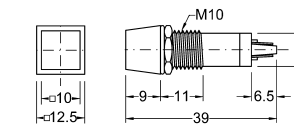

R768F
Fluo (blue, green)

R760
Neon indicator light
W/resistor 110V/220V