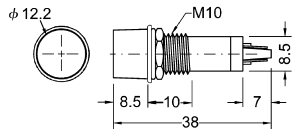

R756
Neon indicator light
W/resistor 110V/220V

R756F
Fluo (blue, green)
R75612V
12V

R765
Neon indicator light
W/resistor 110V/220V

R765F
Fluo (blue, green)

R757
Neon indicator light
W/resistor 110V/220V

R757F
Fluo (blue, green)