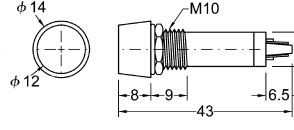

R767F
Fluo (blue, green)

R758
Neon indicator light
W/resistor 110V/220V