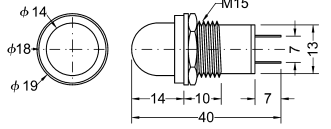

R757F
Fluo (blue, green)

R767
Neon indicator light
W/resistor 110V/220V