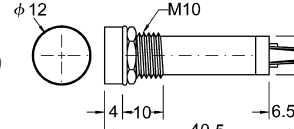

R772F
Fluo (blue, green)

R762
Neon indicator light
W/resistor 110V/220V