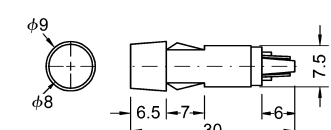

R764AF
Fluo (blue, green)

R7790
Miniature neon indicator light
W/resistor 110V/220V