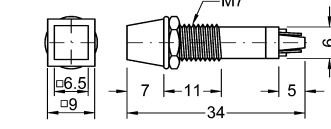

R763F
Fluo (blue, green)

R778
Miniature neon indicator light
W/resistor 110V/220V