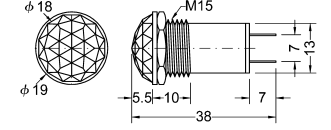

R767
Neon indicator light
W/resistor 110V/220V

R767F
Fluo (blue, green)

R758
Neon indicator light
W/resistor 110V/220V

R758F
Fluo (blue, green)

R768
Neon indicator light
W/resistor 110V/220V

R768F
Fluo (blue, green)