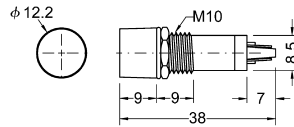

R756
Neon indicator light
W/resistor 110V/220V

R756F
Fluo (blue, green)
R75612V
12V

R765
Neon indicator light
W/resistor 110V/220V

R765F
Fluo (blue, green)

R757
Neon indicator light
W/resistor 110V/220V

R757F
Fluo (blue, green)