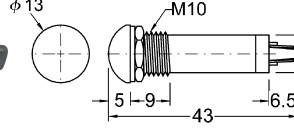

R77712V
12V

R763
Neon indicator light
W/resistor 110V/220V