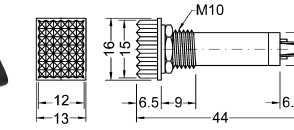

R760
Neon indicator light
W/resistor 110V/220V

R760F
Fluo (blue, green)
R76012V
12V

R770
Neon indicator light
W/resistor 110V/220V

R770F
Fluo (blue, green)

R761
Neon indicator light
W/resistor 110V/220V

R761F
Fluo (blue, green)