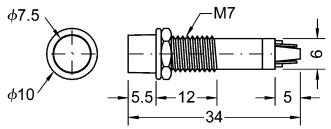

R772
Neon indicator light W/resistor 110V/220V

R772F
Fluo (blue, green)

R762
Neon indicator light
W/resistor 110V/220V

R762F
Fluo (blue, green)

R777
Miniature neon indicator light
W/resistor 110V/220V

R77712V
12V