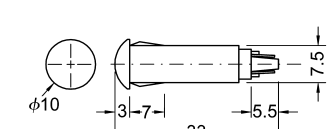

R7790
Miniature neon indicator light
W/resistor 110V/220V

R779012V
12V

R764B
Neon indicator light
W/resistor 110V/220V

R764BF
Fluo (blue, green)

R7791
Miniature neon indicator light
W/resistor 110V/220V

R779112V
12V