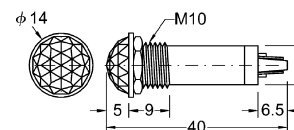

R763
Neon indicator light
W/resistor 110V/220V

R763F
Fluo (blue, green)

R778
Miniature neon indicator light
W/resistor 110V/220V

R77812V
12V

R764A
Neon indicator light
W/resistor 110V/220V

R764AF
Fluo (blue, green)