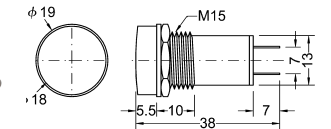

R760F
Fluo (blue, green)
R76012V
12V

R770
Neon indicator light
W/resistor 110V/220V