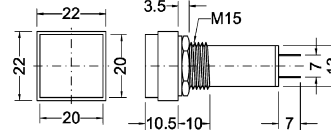

R761F
Fluo (blue, green)

R772
Neon indicator light W/resistor 110V/220V