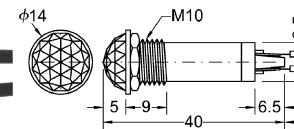

R779012V
12V

R764B
Neon indicator light
W/resistor 110V/220V