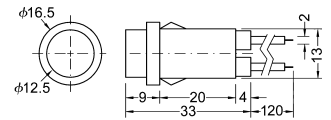

R756
Neon indicator light
W/resistor 110V/220V

R756F
Fluo (blue, green)
R75612V
12V

R765
Neon indicator light
W/resistor 110V/220V

R765F
Fluo (blue, green)

R757
Neon indicator light
W/resistor 110V/220V

R757F
Fluo (blue, green)