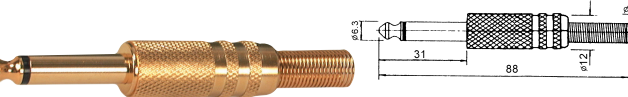

K3040
2.5mm Sub-mini 4 pole plug

K3041
3.5mm Miniature 4 pole plug

K3046(K300E)
2.5mm Sub-mini mono plug

K305A
1/4" Mono plug

K3047(K3050)
2.5mm Sub-mini stereo plug

K305B
1/4" Stereo plug

K304A
3.5mm Miniature mono plug

K305C
1/4" Mono plug
(gold plated)

K304B
3.5mm Miniature stereo plug

K305D
1/4" Stereo plug
(gold plated)

K304C
3.5mm Miniature mono plug
(gold plated)

K305E
1/4" Stereo plug
(gold plated)

K304D
3.5mm Miniature stereo plug
(gold plated)

K305L
1/4" Mono plug
(Plastic screw thread)

K304E
3.5mm Miniature mono plug
(Plastic screw thread)

K305M
1/4" Stereo plug
(Plastic screw thread)

K304F
3.5mm Miniature stereo plug
(Plastic screw thread)

K305N
1/4" Mono plug
(Metal screw thread)

K304G
3.5mm Miniature mono plug
(Metal screw thread)

K305P
1/4" Stereo plug
(Metal screw thread)

K304H
3.5mm Miniature stereo plug
(Metal screw thread)