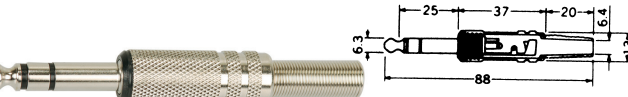

K3040
2.5mm Sub-mini 4 pole plug

K3041
3.5mm Miniature 4 pole plug

K3046(K300E)
2.5mm Sub-mini mono plug

K305A
1/4" Mono plug

K3047(K3050)
2.5mm Sub-mini stereo plug

K305B
1/4" Stereo plug

K304A
3.5mm Miniature mono plug

K305C
1/4" Mono plug
(gold plated)

K304B
3.5mm Miniature stereo plug

K305D
1/4" Stereo plug
(gold plated)

K304C
3.5mm Miniature mono plug
(gold plated)

K305E
1/4" Stereo plug
(gold plated)

K304D
3.5mm Miniature stereo plug
(gold plated)

K305L
1/4" Mono plug
(Plastic screw thread)

K304E
3.5mm Miniature mono plug
(Plastic screw thread)

K305M
1/4" Stereo plug
(Plastic screw thread)

K304F
3.5mm Miniature stereo plug
(Plastic screw thread)

K305N
1/4" Mono plug
(Metal screw thread)

K304G
3.5mm Miniature mono plug
(Metal screw thread)

K305P
1/4" Stereo plug
(Metal screw thread)

K304H
3.5mm Miniature stereo plug
(Metal screw thread)