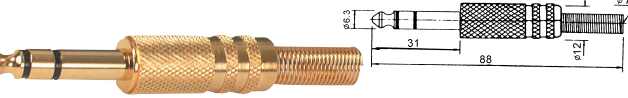

K3040
2.5mm Sub-mini 4 pole plug

K3041
3.5mm Miniature 4 pole plug

K3046(K300E)
2.5mm Sub-mini mono plug

K305A
1/4" Mono plug

K3047(K3050)
2.5mm Sub-mini stereo plug

K305B
1/4" Stereo plug

K304A
3.5mm Miniature mono plug

K305C
1/4" Mono plug
(gold plated)

K304B
3.5mm Miniature stereo plug

K305D
1/4" Stereo plug
(gold plated)

K304C
3.5mm Miniature mono plug
(gold plated)

K305E
1/4" Stereo plug
(gold plated)

K304D
3.5mm Miniature stereo plug
(gold plated)

K305L
1/4" Mono plug
(Plastic screw thread)

K304E
3.5mm Miniature mono plug
(Plastic screw thread)

K305M
1/4" Stereo plug
(Plastic screw thread)

K304F
3.5mm Miniature stereo plug
(Plastic screw thread)

K305N
1/4" Mono plug
(Metal screw thread)

K304G
3.5mm Miniature mono plug
(Metal screw thread)

K305P
1/4" Stereo plug
(Metal screw thread)

K304H
3.5mm Miniature stereo plug
(Metal screw thread)