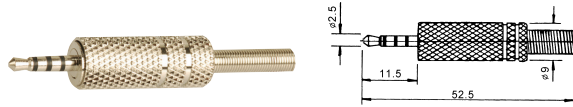

K3040
2.5mm Sub-mini 4 pole plug

K3041
3.5mm Miniature 4 pole plug

K3046(K300E)
2.5mm Sub-mini mono plug

K305A
1/4" Mono plug

K3047(K3050)
2.5mm Sub-mini stereo plug

K305B
1/4" Stereo plug

K304A
3.5mm Miniature mono plug

K305C
1/4" Mono plug
(gold plated)

K304B
3.5mm Miniature stereo plug

K305D
1/4" Stereo plug
(gold plated)

K304C
3.5mm Miniature mono plug
(gold plated)

K305E
1/4" Stereo plug
(gold plated)

K304D
3.5mm Miniature stereo plug
(gold plated)

K305L
1/4" Mono plug
(Plastic screw thread)

K304E
3.5mm Miniature mono plug
(Plastic screw thread)

K305M
1/4" Stereo plug
(Plastic screw thread)

K304F
3.5mm Miniature stereo plug
(Plastic screw thread)

K305N
1/4" Mono plug
(Metal screw thread)

K304G
3.5mm Miniature mono plug
(Metal screw thread)

K305P
1/4" Stereo plug
(Metal screw thread)

K304H
3.5mm Miniature stereo plug
(Metal screw thread)