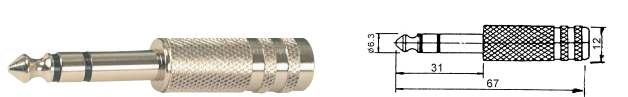

K3040
2.5mm Sub-mini 4 pole plug

K3041
3.5mm Miniature 4 pole plug

K3046(K300E)
2.5mm Sub-mini mono plug

K305A
1/4" Mono plug

K3047(K3050)
2.5mm Sub-mini stereo plug

K305B
1/4" Stereo plug

K304A
3.5mm Miniature mono plug

K305C
1/4" Mono plug
(gold plated)

K304B
3.5mm Miniature stereo plug

K305D
1/4" Stereo plug
(gold plated)

K304C
3.5mm Miniature mono plug
(gold plated)

K305E
1/4" Stereo plug
(gold plated)

K304D
3.5mm Miniature stereo plug
(gold plated)

K305L
1/4" Mono plug
(Plastic screw thread)

K304E
3.5mm Miniature mono plug
(Plastic screw thread)

K305M
1/4" Stereo plug
(Plastic screw thread)

K304F
3.5mm Miniature stereo plug
(Plastic screw thread)

K305N
1/4" Mono plug
(Metal screw thread)

K304G
3.5mm Miniature mono plug
(Metal screw thread)

K305P
1/4" Stereo plug
(Metal screw thread)

K304H
3.5mm Miniature stereo plug
(Metal screw thread)