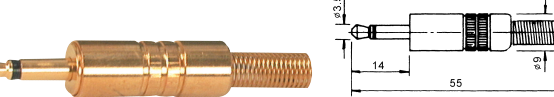

K3040
2.5mm Sub-mini 4 pole plug

K3041
3.5mm Miniature 4 pole plug

K3046(K300E)
2.5mm Sub-mini mono plug

K305A
1/4" Mono plug

K3047(K3050)
2.5mm Sub-mini stereo plug

K305B
1/4" Stereo plug

K304A
3.5mm Miniature mono plug

K305C
1/4" Mono plug
(gold plated)

K304B
3.5mm Miniature stereo plug

K305D
1/4" Stereo plug
(gold plated)

K304C
3.5mm Miniature mono plug
(gold plated)

K305E
1/4" Stereo plug
(gold plated)

K304D
3.5mm Miniature stereo plug
(gold plated)

K305L
1/4" Mono plug
(Plastic screw thread)

K304E
3.5mm Miniature mono plug
(Plastic screw thread)

K305M
1/4" Stereo plug
(Plastic screw thread)

K304F
3.5mm Miniature stereo plug
(Plastic screw thread)

K305N
1/4" Mono plug
(Metal screw thread)

K304G
3.5mm Miniature mono plug
(Metal screw thread)

K305P
1/4" Stereo plug
(Metal screw thread)

K304H
3.5mm Miniature stereo plug
(Metal screw thread)