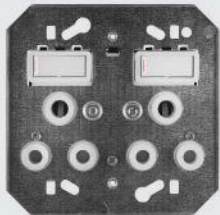

Monoblock Sockets on Yoke 100 x 100mm		
Description	Colour	Part Number
Classic Switch Socket 16A Single	White	6861P
Classic Switch Socket 16A Single	Black	6861/008P
5 Pack Complete with Cover	White	6861/101/5

Sockets on Yoke 100 x 100mm - Separate Sockets		
Description	Colour	Part Number
Classic Switch Socket 16A	White	6897N
Classic Switch Socket 16A	Red	6897N/003
Classic Switch Socket 16A	Blue	6897N/007
Classic Switch Socket 16A	Black	6897N/008

Monoblock Sockets on Yoke 100 x 100mm		
Description	Colour	Part Number
Classic Double 16A Switched Socket	White	6881/001P
Classic Double 16A Switched Socket	Black	6881/008P
5 Pack Complete with Cover	White	6881/101/5

COMING
SOON

Monoblock Sockets on Yoke 100 x 100mm - Polycarb		
Description	Colour	Part Number
Classic Double 16A Switched Socket Polycarb	White	6991/001
Classic Double 16A Switched Socket Polycarb	Red	6991/003
Classic Double 16A Switched Socket Polycarb	Blue	6991/007
Classic Double 16A Switched Socket Polycarb	Black	6991/008

Coverplate 100 x 100mm		
Description	Colour	Part Number
Classic Single Socket Coverplate Steel	White	6547N/101P
Classic Single Socket Coverplate Steel	Red	6547N/103P
Classic Single Socket Coverplate Steel	Blue	6547N/107
Classic Single Socket Coverplate Steel	Black	6547N/108
Classic Single Socket Coverplate Steel	Satin Chrome	6547N/511
Classic Single Socket Coverplate Steel	Stainless Steel	6547N/8
Classic Single Socket Coverplate Plastic	White	6547N/6/601
Classic Single Socket Coverplate Plastic	Red	6547N/6/603