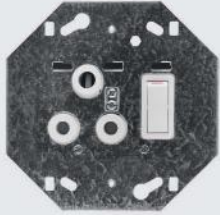

Monoblock Sockets on Yoke 100 x 100mm		
Description	Colour	Part Number
Classic Switch Socket 16A Single	White	6861P
Classic Switch Socket 16A Single	Black	6861/008P
5 Pack Complete with Cover	White	6861/101/5