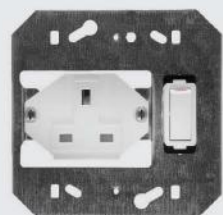

Single Switch Socket 13A White	
Description	Part Number
4x2	4556H

Coverplate 100 x 50mm		
Description	Colour	Part Number
Steel	White	4556H/101