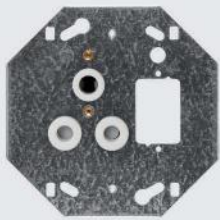

Unswitched Socket on Yoke 100 x 50mm		
Description	Colour	Part Number
Round Earth Pin Single Socket	White	6870H

Coverplate 100 x 50mm		
Description	Colour	Part Number
Classic Single Socket Coverplate Steel	White	6546H/101P