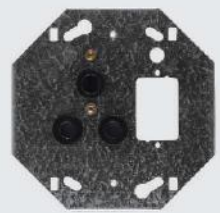

Unswitched Socket on Yoke 100 x 100mm		
Description	Colour	Part Number
Dedicated Earth Pin Single Socket	Red	6871D/003

Coverplate 100 x 100 mm		
Description	Colour	Part Number
Classic Single Socket Coverplate Steel	White	6571/101
Classic Single Socket Coverplate Steel	Black	6571/108