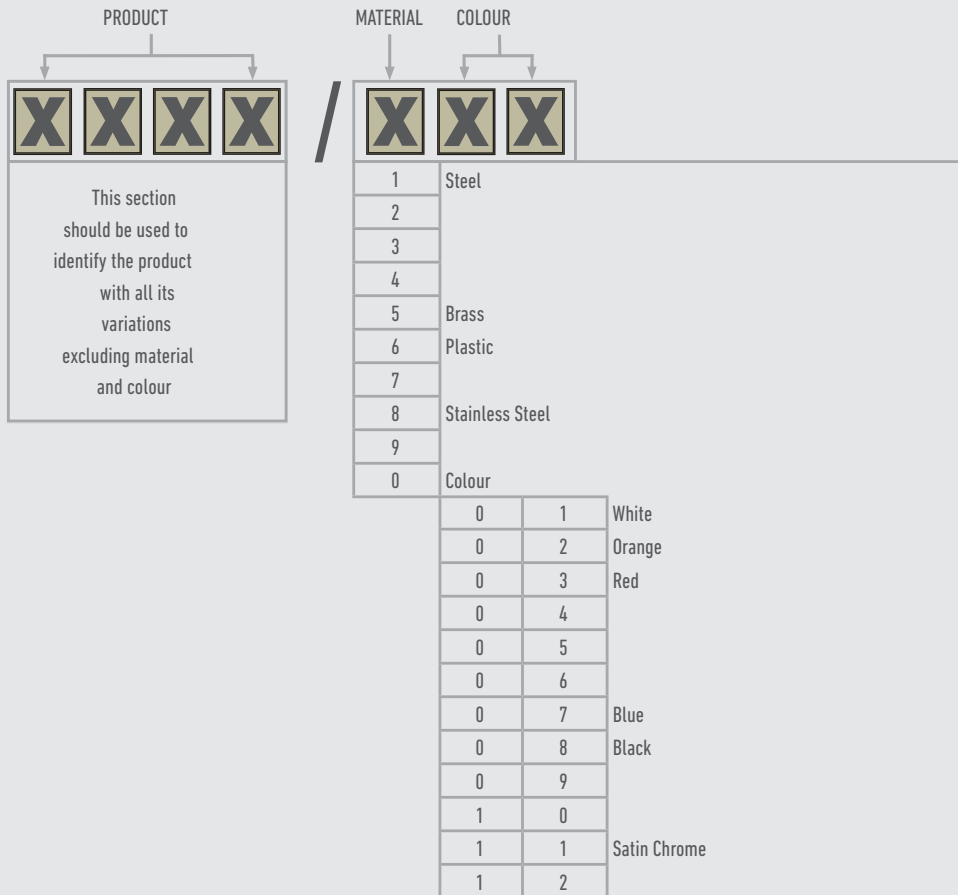

# CLASSIC RANGE

*Classic*  
RANGE

THAT WHICH IS BUILT SOUNDLY  
**ENDURES WELL**

Explanation

STANDARD COLOUR WHITE

Classic 1 Way 20A Switch - Clip in

Colour	Part Number
White	2470P
Red	2470/003
Blue	2470/007
Black	2470/008

Classic 1 Way 20A Switch Screw-on

Colour	Part Number
White	2470CL
Red	2470/003CL
Blue	2470/007CL
Black	2470/008CL

Classic 2 Way 20A Switch - Clip in

Colour	Part Number
White	2570P
Red	2570/003
Blue	2570/007
Black	2570/008