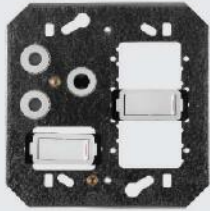

Sockets & Switches 100 x 100mm		
Description	Colour	Part Number
Classic 1 Lever Switch Socket 16A Mixed Circuit + Yoke 4x4	White	2482

Coverplate 100 x 100mm		
Description	Colour	Part Number
Classic 1 Lever Mixed Circuit Coverplate Steel 4x4	White	2482/101

Wall and Extension Box Socket 100 x 50mm	
Description	Part Number
6A-3Pin Unswitched Socket	1431

Coverplate 100 x 50mm		
Description	Colour	Part Number
Steel	White	8530W

Single Switch Socket 13A White	
Description	Part Number
4x2	4556H

Coverplate 100 x 50mm		
Description	Colour	Part Number
Steel	White	4556H/101

Single Switch Socket 13A White	
Description	Part Number
4x4	2940

Coverplate 100 x 50mm		
Description	Colour	Part Number
Steel	White	2940/101