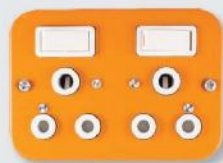

Duo Socket 119 x 83mm	
Description	Part Number
16A - Orange	7392/002