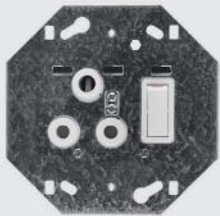

Sockets on Yoke 100 x 100mm - Separate Sockets		
Description	Colour	Part Number
Classic Switch Socket 16A	White	6897N
Classic Switch Socket 16A	Red	6897N/003
Classic Switch Socket 16A	Blue	6897N/007
Classic Switch Socket 16A	Black	6897N/008