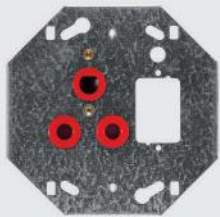

Unswitched Socket on Yoke 100 x 100mm		
Description	Colour	Part Number
Round Earth Pin Single Socket	White	6871

Coverplate 100 x 100mm		
Description	Colour	Part Number
Classic Single Socket Coverplate Steel	White	6571/101
Classic Single Socket Coverplate Steel	Black	6571/108