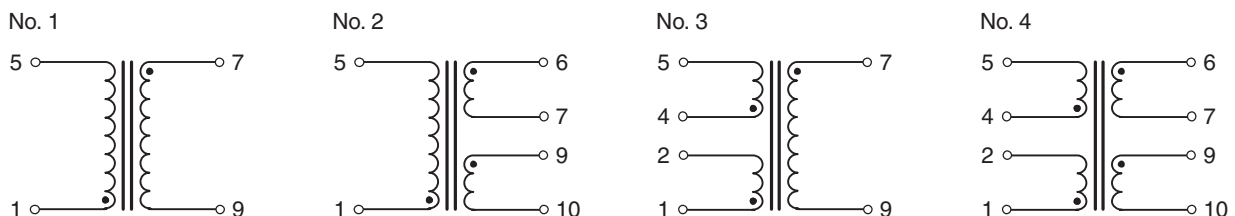

Primary (V)	Secondary (V / mA)	No-Load Voltage (V)	Schematic No.	Part Number	Agency Approvals
230	6 / 466	10.70	1	030-7584.0	1/3*
230	9 / 311	14.80	1	030-7585.0	1/3*
230	12 / 233	20.80	1	030-7586.0	1/3*
230	15 / 186	24.00	1	030-7587.0	1/3*
230	18 / 155	29.90	1	030-7588.0	1/3*
230	24 / 116	38.80	1	030-7589.0	1/3*
230	2x6 / 233	2x10.70	2	030-7590.0	1/3*
230	2x9 / 155	2x16.00	2	030-7591.0	1/3*
230	2x12 / 116	2x20.40	2	030-7592.0	1/3*
230	2x15 / 93	2x25.00	2	030-7593.0	1/3*
230	2x18 / 77	2x30.50	2	030-7594.0	1
230	2x24 / 58	2x38.70	2	030-7595.0	1
115	6 / 466	10.70	1	030-7596.0	1/3*
115	9 / 311	14.80	1	030-7597.0	1/3*
115	12 / 233	20.80	1	030-7598.0	1/3*
115	15 / 186	24.00	1	030-7599.0	1/3*
115	18 / 155	29.90	1	030-7600.0	1/3*
115	24 / 116	38.80	1	030-7601.0	1/3*
115	2x6 / 233	2x10.70	2	030-7602.0	1/3*
115	2x9 / 155	2x16.00	2	030-7603.0	1/3*
115	2x12 / 116	2x20.40	2	030-7604.0	1/3*
115	2x15 / 93	2x25.00	2	030-7605.0	1/3*
115	2x18 / 77	2x30.50	2	030-7606.0	1
115	2x24 / 58	2x38.70	2	030-7607.0	1
2x115	6 / 466	10.70	3	030-7723.0	1/3*
2x115	9 / 311	14.80	3	030-7724.0	1/3*
2x115	12 / 233	20.80	3	030-7725.0	1/3*
2x115	15 / 186	24.00	3	030-7726.0	1/3*
2x115	18 / 155	29.90	3	030-7727.0	1/3*
2x115	24 / 116	38.80	3	030-7728.0	1/3*
2x115	2x6 / 233	2x10.70	4	030-7729.0	1/3*
2x115	2x9 / 155	2x16.00	4	030-7730.0	1/3*
2x115	2x12 / 116	2x20.40	4	030-7731.0	1/3*
2x115	2x15 / 93	2x25.00	4	030-7732.0	1/3*
2x115	2x18 / 77	2x30.50	4	030-7733.0	1
2x115	2x24 / 58	2x38.70	4	030-7734.0	1

*NOTE: When checking the approval status of this product with VDE, add the prefix "BV" and the suffix "U" to the orderable Part Number (these letters will also be found on the part label). The prefix and suffix are not part of the orderable Part Number.