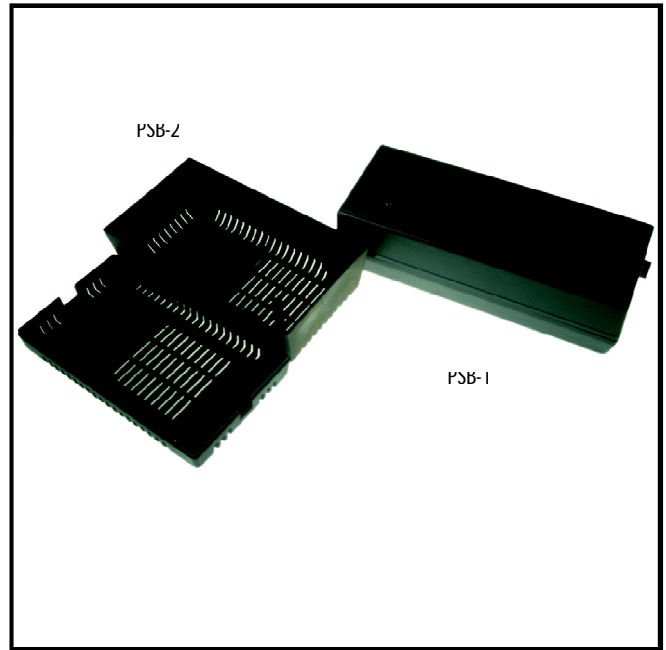

# AP PLASTIC BOXES

05

AP ELECTRONICS PLASTIC BOXES

P & AP 888 BOXES

PSB BOXES

\* All dimensions are in millimeters(mm)

## P & AP 888 BOXES

Name	Width	Depth	Height
P 1 BLACK (new improved version)	56	84	31
P 2 CREAM	54	84	31
AP 888 BLACK / GREY WITH EARS	58	98	26

## PSB BOXES

Name	Width	Depth	Height
PSB-1 BLACK	71	178	55
PSB-2 BLACK	79	143	59

Other colours available on request : Blue, Red, Grey and Yellow

[WWW.MANTECH.CO.ZA](http://WWW.MANTECH.CO.ZA)

EVERYTHING FOR AND ABOUT ELECTRONICS