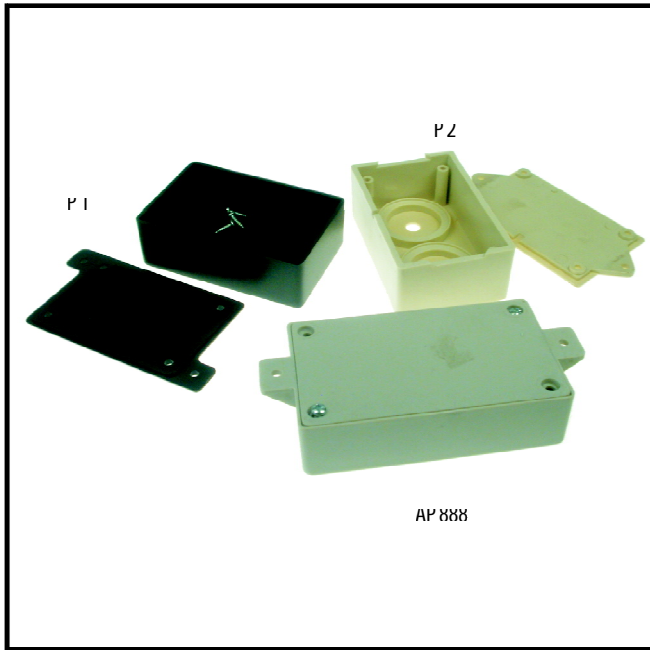

# AP PLASTIC BOXES

05

AP ELECTRONICS PLASTIC BOXES

P & AP 888 BOXES

PSB BOXES

\* All dimensions are in millimeters(mm)

## P & AP 888 BOXES

Name	Width	Depth	Height
P 1 BLACK (new improved version)	56	84	31
P 2 CREAM	54	84	31
AP 888 BLACK / GREY WITH EARS	58	98	26

## PSB BOXES

Name	Width	Depth	Height
PSB-1 BLACK	71	178	55
PSB-2 BLACK	79	143	59

Other colours available on request : Blue, Red, Grey and Yellow

[WWW.MANTECH.CO.ZA](http://WWW.MANTECH.CO.ZA)

EVERYTHING FOR AND ABOUT ELECTRONICS