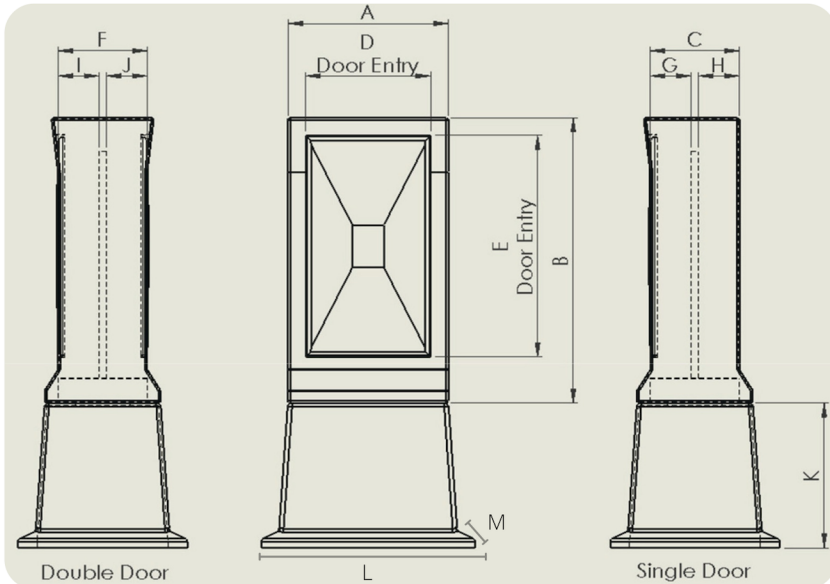

9 WAY S/DOOR

FREE STANDING KIOSK

- Kiosk Removable from Base & Frame
- Hot Dipped Galvanised or Stainless Steel Frame and Gland plate
- Unistrut Available in place of Gland Plate
- Stainless Steel Butt Hinges
- Lever Lock Handle or Stainless Steel Thru Lock
- Vents in Roof Overhang
- Nylon Door Restraints
- Can be Supplied Fully Wired & Fitted
- Phase, Neutral & Earth Bars Supplied as Optional Extras
Busbars Mounted on Colour Coded Insulators

TYPE	DIMENSIONS (mm)															SPACE ON BOARD			
	A	B	C	D	E	F	G	H	I	J	K	L	M	N	O	FRONT		BACK	
																H	W	H	W
9 WAY S/DOOR	720	900	350	515	580		145	115			340	845	505			700	610	700	560

**Kiosks available in Grey or Light Stone as Standard
Other Colours are available on request**