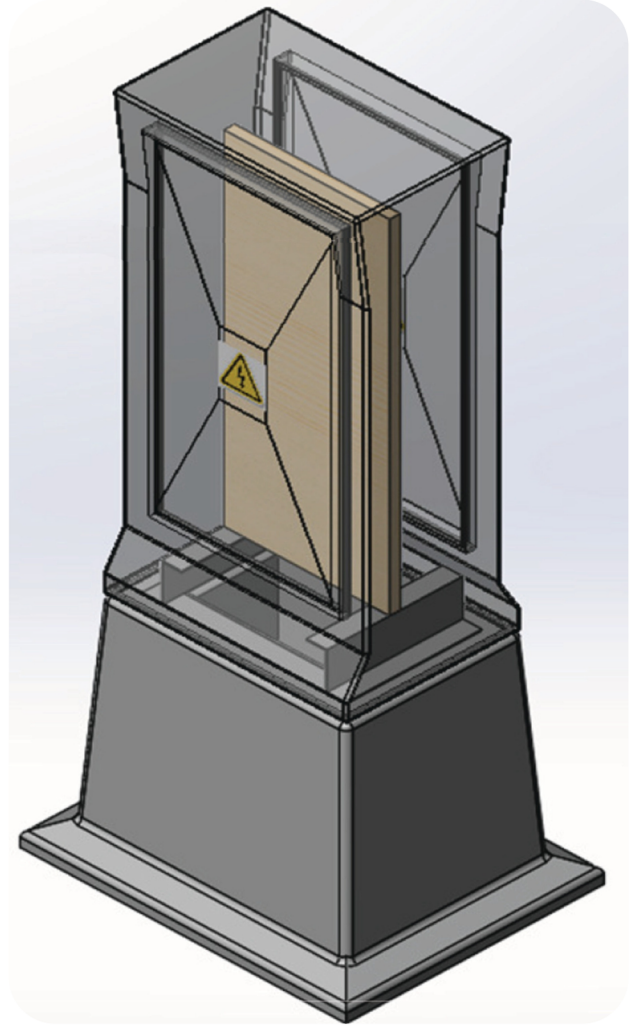

9 WAY S/DOOR

FREE STANDING KIOSK

- Kiosk Removable from Base & Frame
- Hot Dipped Galvanised or Stainless Steel Frame and Gland plate
- Unistrut Available in place of Gland Plate
- Stainless Steel Butt Hinges
- Lever Lock Handle or Stainless Steel Thru Lock
- Vents in Roof Overhang
- Nylon Door Restraints
- Can be Supplied Fully Wired & Fitted
- Phase, Neutral & Earth Bars Supplied as Optional Extras
Busbars Mounted on Colour Coded Insulators

TYPE	DIMENSIONS (mm)															SPACE ON BOARD			
	A	B	C	D	E	F	G	H	I	J	K	L	M	N	O	FRONT		BACK	
																H	W	H	W
9 WAY S/DOOR	720	900	350	515	580		145	115			340	845	505			700	610	700	560

**Kiosks available in Grey or Light Stone as Standard
Other Colours are available on request**