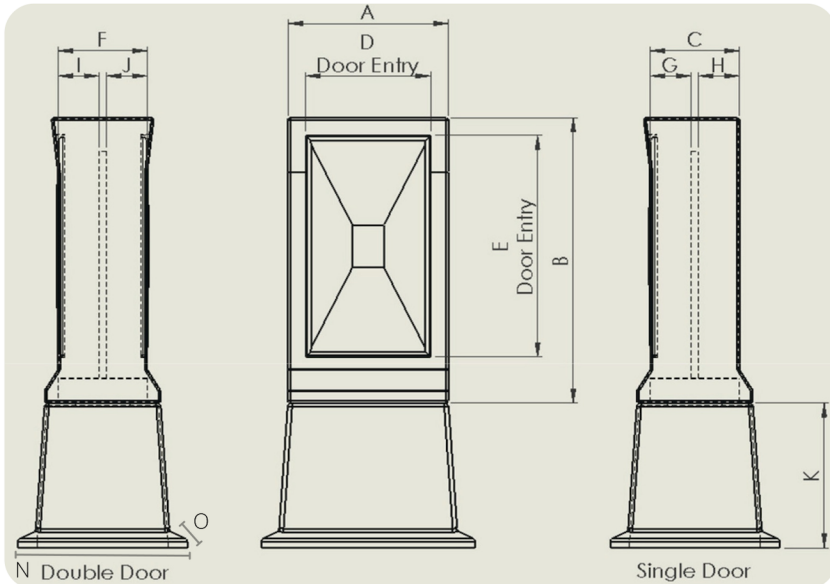

# 9 WAY D/DOOR

## FREE STANDING KIOSK

- Kiosk Removable from Base & Frame
- Hot Dipped Galvanised or Stainless Steel Frame and Gland plate
- Unistrut Available in place of Gland Plate
- Stainless Steel Butt Hinges
- Lever Lock Handle or Stainless Steel Thru Lock
- Vents in Roof Overhang
- Nylon Door Restraints
- Can be Supplied Fully Wired & Fitted
- Phase, Neutral & Earth Bars Supplied as Optional Extras  
Busbars Mounted on Colour Coded Insulators

TYPE	DIMENSIONS (mm)															SPACE ON BOARD				
	A	B	C	D	E	F	G	H	I	J	K	L	M	N	O	FRONT		BACK		
																	H	W	H	W
9 WAY D/DOOR	720	900		515	580	435			145	155	370				785	565	700	610	700	560

**Kiosks available in Grey or Light Stone as Standard  
Other Colours are available on request**