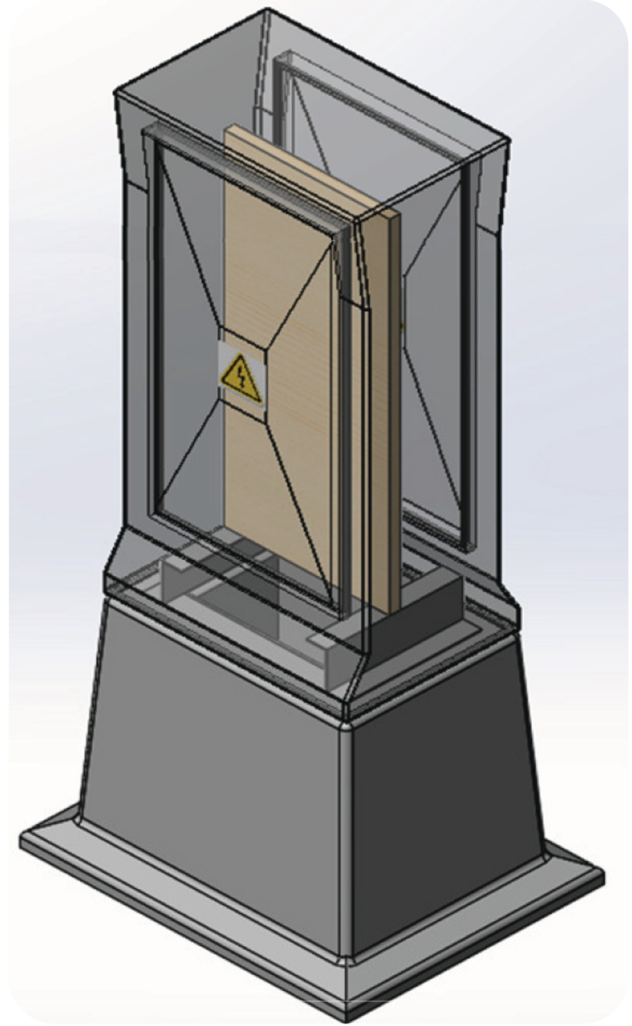

# 9 WAY D/DOOR

## FREE STANDING KIOSK

- Kiosk Removable from Base & Frame
- Hot Dipped Galvanised or Stainless Steel Frame and Gland plate
- Unistrut Available in place of Gland Plate
- Stainless Steel Butt Hinges
- Lever Lock Handle or Stainless Steel Thru Lock
- Vents in Roof Overhang
- Nylon Door Restraints
- Can be Supplied Fully Wired & Fitted
- Phase, Neutral & Earth Bars Supplied as Optional Extras  
Busbars Mounted on Colour Coded Insulators

TYPE	DIMENSIONS (mm)															SPACE ON BOARD				
	A	B	C	D	E	F	G	H	I	J	K	L	M	N	O	FRONT		BACK		
																	H	W	H	W
9 WAY D/DOOR	720	900		515	580	435			145	155	370				785	565	700	610	700	560

**Kiosks available in Grey or Light Stone as Standard  
Other Colours are available on request**